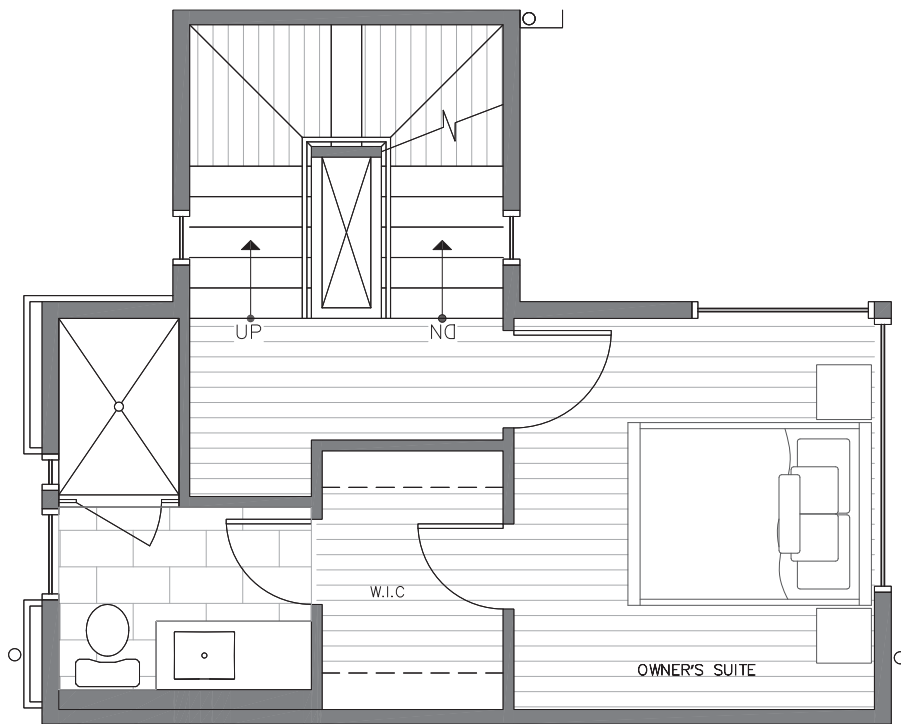

CORE 6.2 AT CAPITOL HILL

418D 10TH AVE E

SEATTLE, WA 98102

1,157

2

1.75

FIRST FLOOR

SECOND FLOOR

PID: 025

ISOLAHOMES.COM | 206.673.3409 | 13555 SE 36TH ST., SUITE 320, BELLEVUE, WA 98006

Disclaimer: Floor plans and site plans are for illustrative purposes only. In a continuing effort to improve products and designs, final construction elevations, square footages, floor plans and/or materials and colors may vary. Buyer to verify to their own satisfaction.

CORE 6.2 AT CAPITOL HILL

418D 10TH AVE E

SEATTLE, WA 98102

1,157

2

1.75

THIRD FLOOR

ROOF DECK