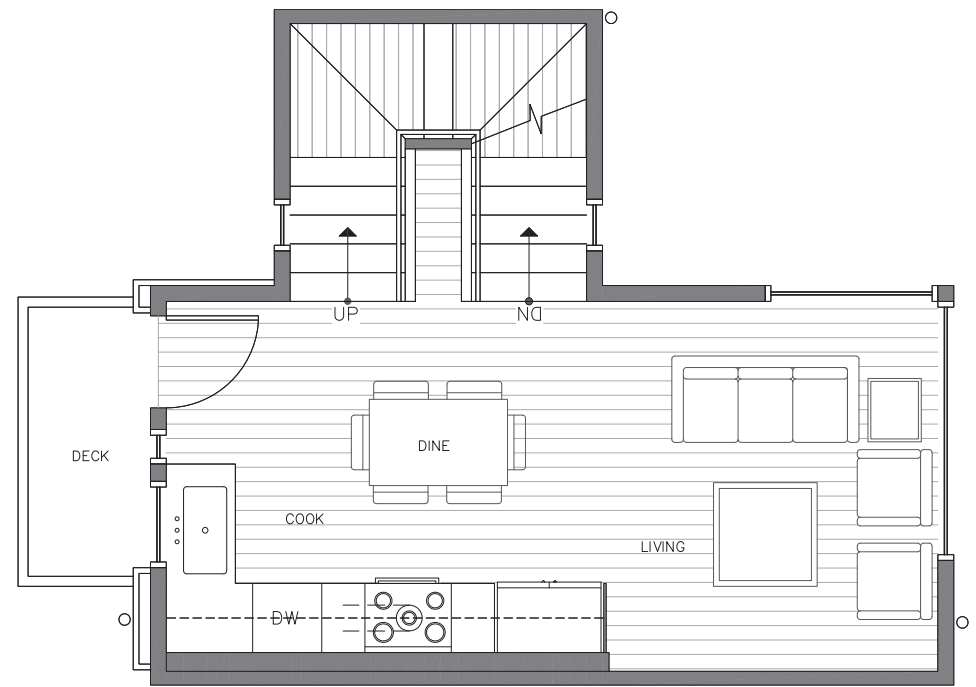

CORE 6.2 AT CAPITOL HILL

418D 10TH AVE E

SEATTLE, WA 98102

1,157

2

1.75

FIRST FLOOR

SECOND FLOOR

PID: 025

ISOLAHOMES.COM | 206.673.3409 | 13555 SE 36TH ST., SUITE 320, BELLEVUE, WA 98006

Disclaimer: Floor plans and site plans are for illustrative purposes only. In a continuing effort to improve products and designs, final construction elevations, square footages, floor plans and/or materials and colors may vary. Buyer to verify to their own satisfaction.

CORE 6.2 AT CAPITOL HILL

418D 10TH AVE E

SEATTLE, WA 98102

1,157

2

1.75

THIRD FLOOR

ROOF DECK