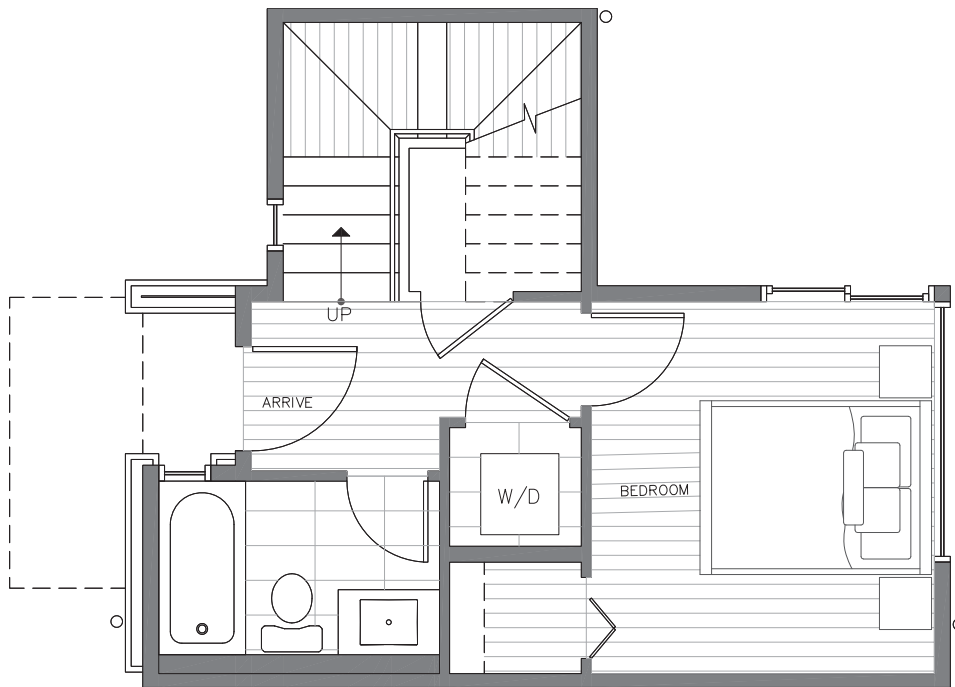

CORE 6.2 AT CAPITOL HILL

418D 10TH AVE E

SEATTLE, WA 98102

1,157

2

1.75

FIRST FLOOR

SECOND FLOOR

PID: 025

ISOLAHOMES.COM | 206.673.3409 | 13555 SE 36TH ST., SUITE 320, BELLEVUE, WA 98006

Disclaimer: Floor plans and site plans are for illustrative purposes only. In a continuing effort to improve products and designs, final construction elevations, square footages, floor plans and/or materials and colors may vary. Buyer to verify to their own satisfaction.

CORE 6.2 AT CAPITOL HILL

418D 10TH AVE E

SEATTLE, WA 98102

1,157

2

1.75

THIRD FLOOR

ROOF DECK