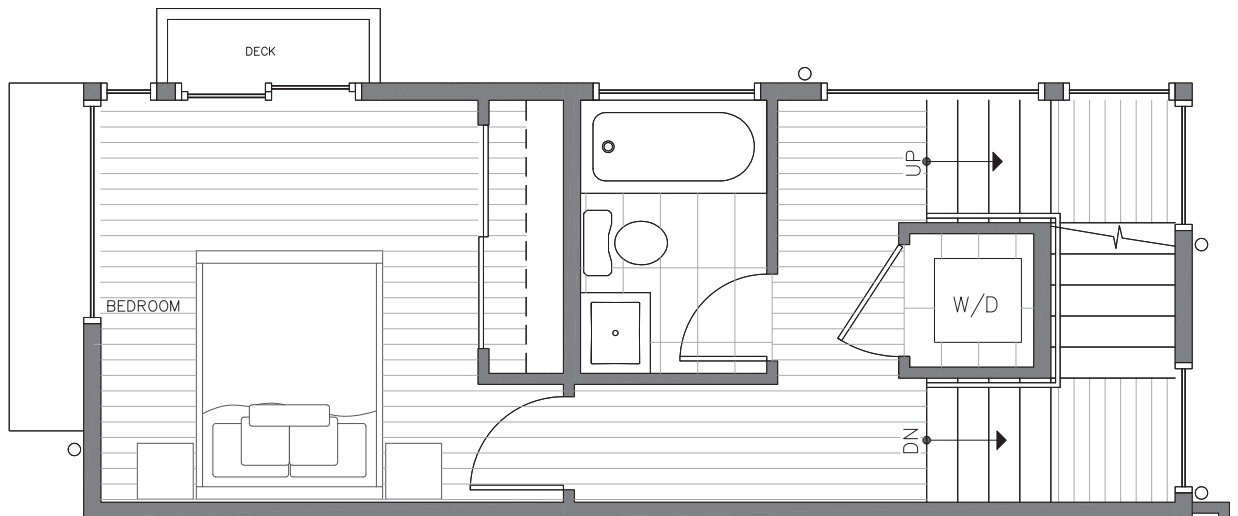

CORE 6.2
AT
CAPITOL HILL

418F 10TH AVE E

970

2

1.75

FIRST FLOOR

SECOND FLOOR

PID: 025

ISOLAHOMES.COM | 206.673.3409 | 13555 SE 36TH ST., SUITE 320, BELLEVUE, WA 98006

Disclaimer: Floor plans and site plans are for illustrative purposes only. In a continuing effort to improve products and designs, final construction elevations, square footages, floor plans and/or materials and colors may vary. Buyer to verify to their own satisfaction.

CORE 6.2
AT
CAPITOL HILL

418F 10TH AVE E
SEATTLE, WA 98102

970

2

1.75

THIRD FLOOR

ROOF DECK

PID: 025