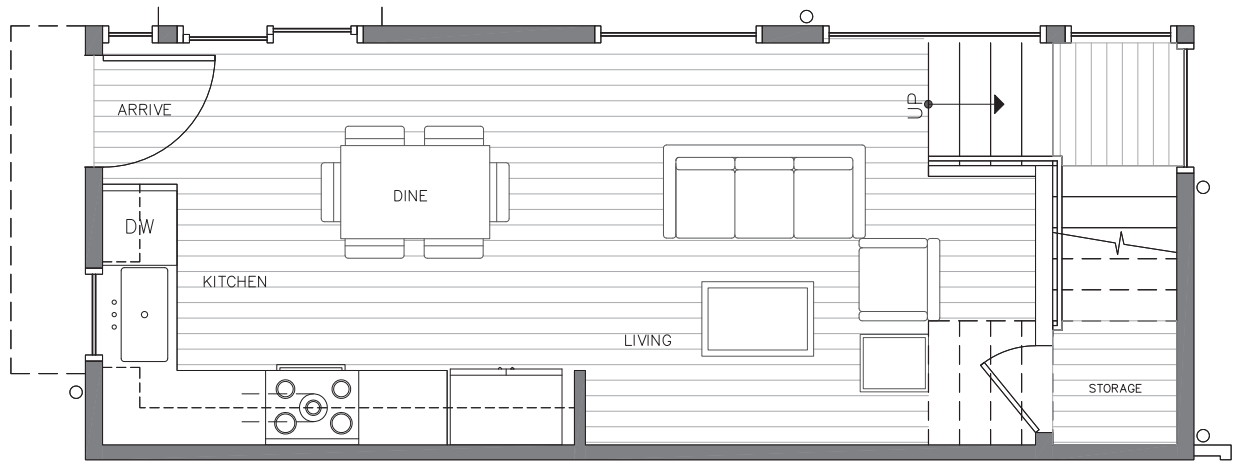

CORE 6.2
AT
CAPITOL HILL

418F 10TH AVE E

970

2

1.75

FIRST FLOOR

SECOND FLOOR

PID: 025

ISOLAHOMES.COM | 206.673.3409 | 13555 SE 36TH ST., SUITE 320, BELLEVUE, WA 98006

Disclaimer: Floor plans and site plans are for illustrative purposes only. In a continuing effort to improve products and designs, final construction elevations, square footages, floor plans and/or materials and colors may vary. Buyer to verify to their own satisfaction.

CORE 6.2
AT
CAPITOL HILL

418F 10TH AVE E
SEATTLE, WA 98102

970

2

1.75

THIRD FLOOR

ROOF DECK

PID: 025