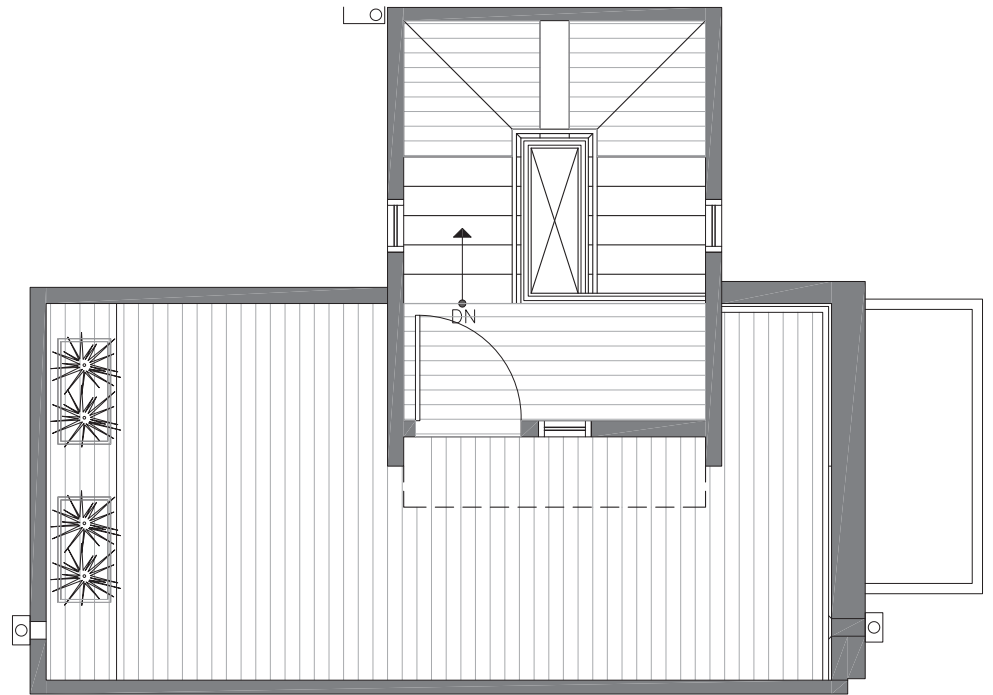

CORE 6.1
AT
CAPITOL HILL

422C 10TH AVE E

SEATTLE, WA 98102

1,157

2

1.75

FIRST FLOOR

SECOND FLOOR

PID: 025

ISOLAHOMES.COM | 206.960.4000 | 13555 SE 36TH ST., SUITE 320, BELLEVUE, WA 98006

Disclaimer: Floor plans and site plans are for illustrative purposes only. In a continuing effort to improve products and designs, final construction elevations, square footages, floor plans and/or materials and colors may vary. Buyer to verify to their own satisfaction.

CORE 6.1
AT
CAPITOL HILL

422C 10TH AVE E

SEATTLE, WA 98102

1,157

2

1.75

THIRD FLOOR

ROOF DECK