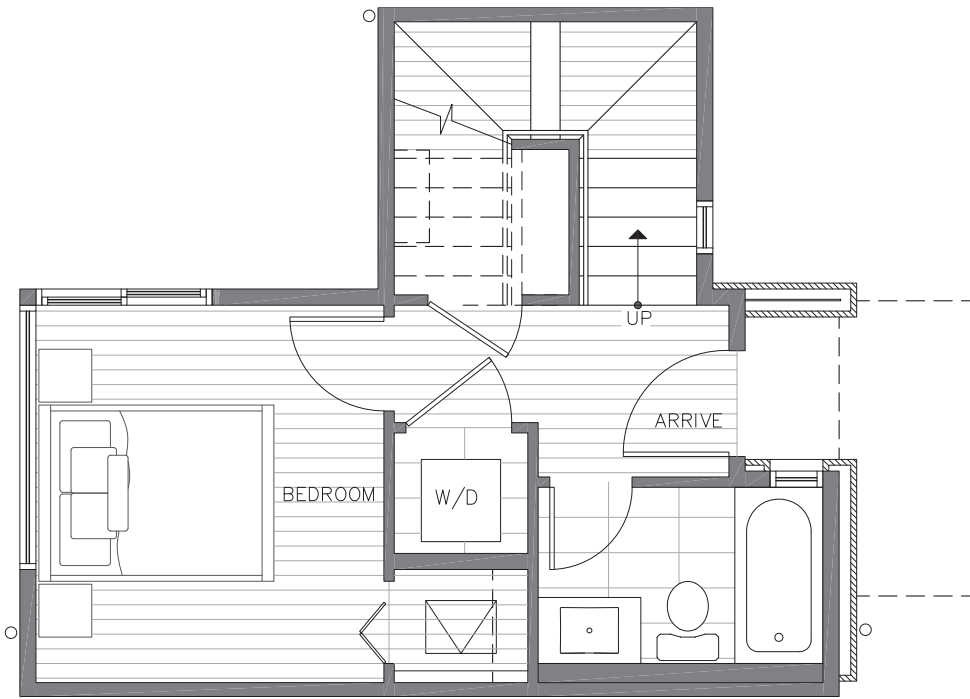

CORE 6.1
AT
CAPITOL HILL

422C 10TH AVE E

SEATTLE, WA 98102

1,157

2

1.75

FIRST FLOOR

SECOND FLOOR

PID: 025

ISOLAHOMES.COM | 206.960.4000 | 13555 SE 36TH ST., SUITE 320, BELLEVUE, WA 98006

Disclaimer: Floor plans and site plans are for illustrative purposes only. In a continuing effort to improve products and designs, final construction elevations, square footages, floor plans and/or materials and colors may vary. Buyer to verify to their own satisfaction.

CORE 6.1
AT
CAPITOL HILL

422C 10TH AVE E

SEATTLE, WA 98102

1,157

2

1.75

THIRD FLOOR

ROOF DECK