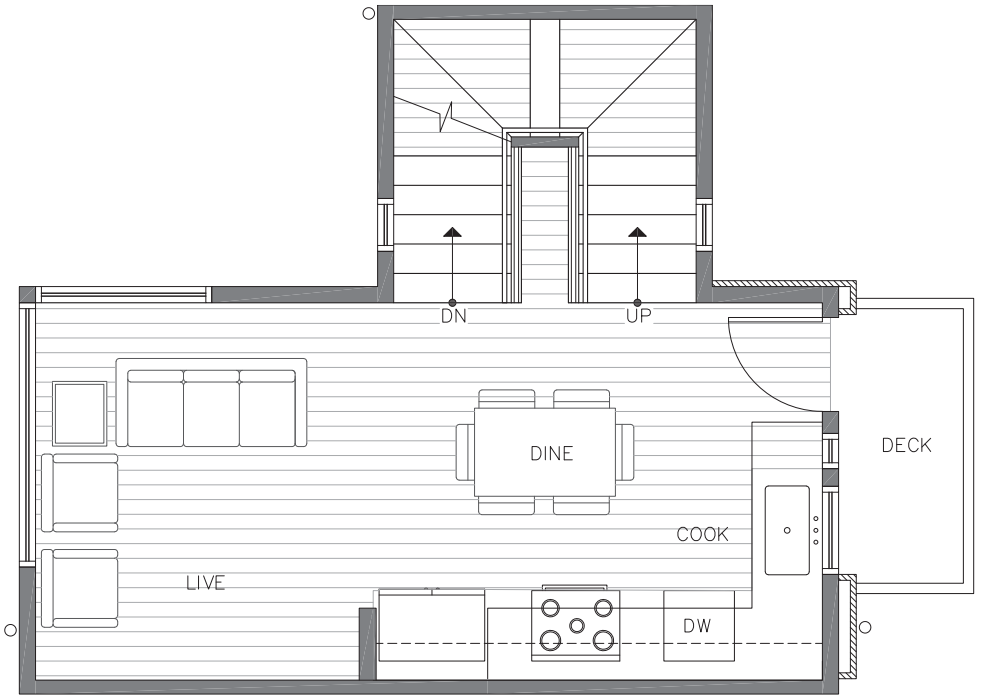

CORE 6.1
AT
CAPITOL HILL

422C 10TH AVE E

SEATTLE, WA 98102

1,157

2

1.75

FIRST FLOOR

SECOND FLOOR

PID: 025

ISOLAHOMES.COM | 206.960.4000 | 13555 SE 36TH ST., SUITE 320, BELLEVUE, WA 98006

Disclaimer: Floor plans and site plans are for illustrative purposes only. In a continuing effort to improve products and designs, final construction elevations, square footages, floor plans and/or materials and colors may vary. Buyer to verify to their own satisfaction.

CORE 6.1
AT
CAPITOL HILL

422C 10TH AVE E

SEATTLE, WA 98102

1,157

2

1.75

THIRD FLOOR

ROOF DECK