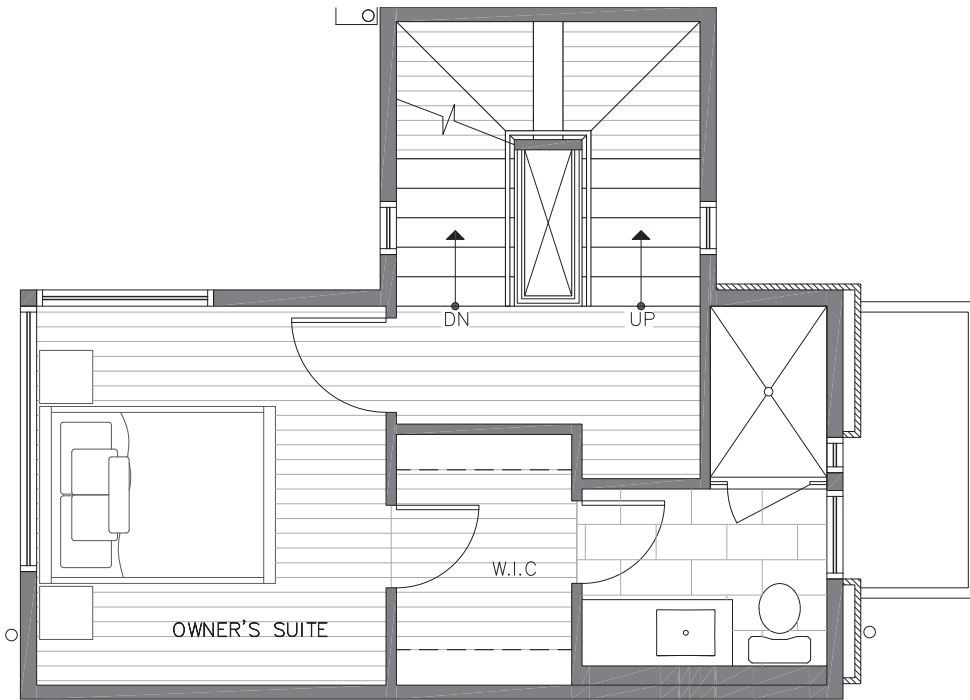

CORE 6.1
AT
CAPITOL HILL

422C 10TH AVE E

SEATTLE, WA 98102

1,157

2

1.75

FIRST FLOOR

SECOND FLOOR

PID: 025

ISOLAHOMES.COM | 206.960.4000 | 13555 SE 36TH ST., SUITE 320, BELLEVUE, WA 98006

Disclaimer: Floor plans and site plans are for illustrative purposes only. In a continuing effort to improve products and designs, final construction elevations, square footages, floor plans and/or materials and colors may vary. Buyer to verify to their own satisfaction.

CORE 6.1
AT
CAPITOL HILL

422C 10TH AVE E

SEATTLE, WA 98102

1,157

2

1.75

THIRD FLOOR

ROOF DECK