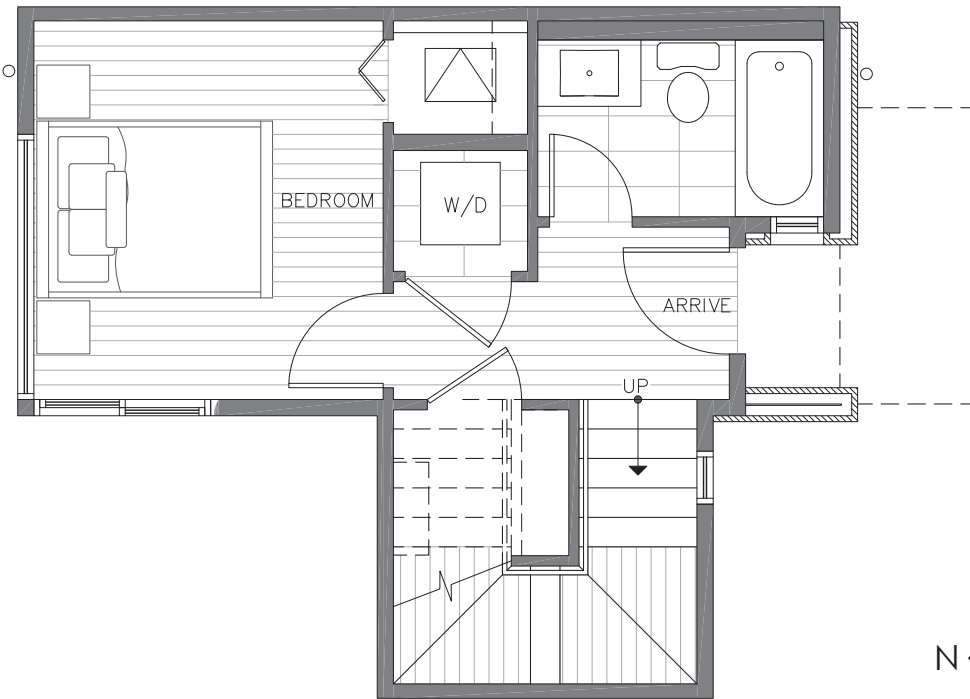

CORE 6.1
AT
CAPITOL HILL

422D 10TH AVE E

SEATTLE, WA 98102

1,157

2

1.75

FIRST FLOOR

SECOND FLOOR

PID: 025

CORE 6.1
AT
CAPITOL HILL

422D 10TH AVE E

SEATTLE, WA 98102

1,157

2

1.75

THIRD FLOOR

ROOF DECK

PID: 025

ISOLAHOMES.COM | 206.960.4000 | 13555 SE 36TH ST., SUITE 320, BELLEVUE, WA 98006

Disclaimer: Floor plans and site plans are for illustrative purposes only. In a continuing effort to improve products and designs, final construction elevations, square footages, floor plans and/or materials and colors may vary. Buyer to verify to their own satisfaction.