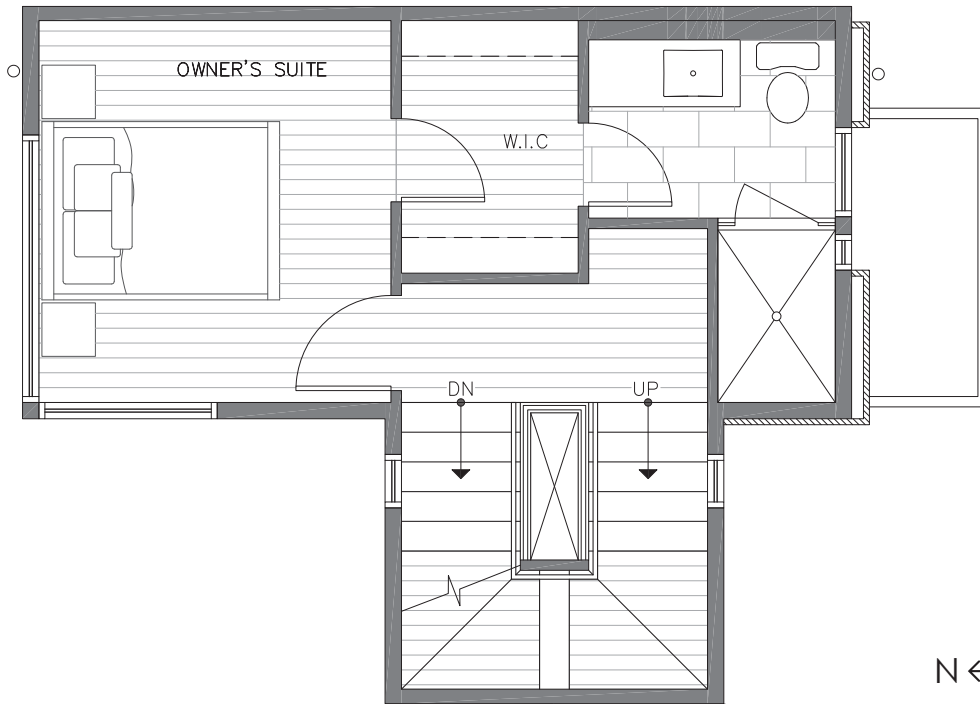

CORE 6.1
AT
CAPITOL HILL

422D 10TH AVE E

SEATTLE, WA 98102

1,157

2

1.75

FIRST FLOOR

SECOND FLOOR

PID: 025

CORE 6.1
AT
CAPITOL HILL

422D 10TH AVE E

SEATTLE, WA 98102

1,157

2

1.75

THIRD FLOOR

ROOF DECK

PID: 025

ISOLAHOMES.COM | 206.960.4000 | 13555 SE 36TH ST., SUITE 320, BELLEVUE, WA 98006

Disclaimer: Floor plans and site plans are for illustrative purposes only. In a continuing effort to improve products and designs, final construction elevations, square footages, floor plans and/or materials and colors may vary. Buyer to verify to their own satisfaction.