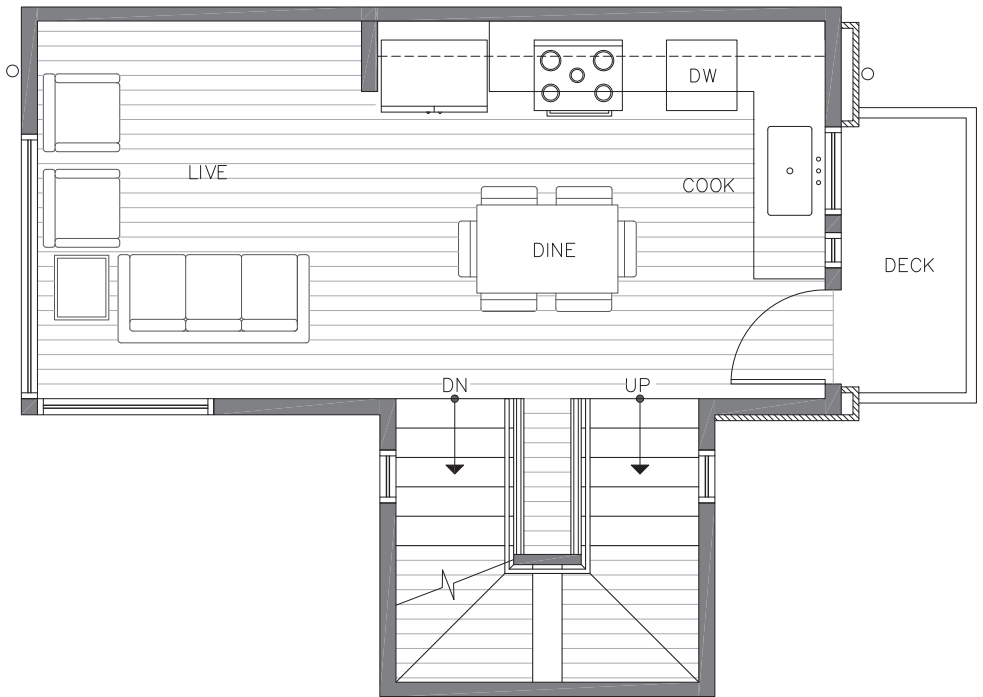

CORE 6.1
AT
CAPITOL HILL

422D 10TH AVE E

SEATTLE, WA 98102

1,157

2

1.75

FIRST FLOOR

SECOND FLOOR

PID: 025

CORE 6.1
AT
CAPITOL HILL

422D 10TH AVE E

SEATTLE, WA 98102

1,157

2

1.75

THIRD FLOOR

ROOF DECK

PID: 025

ISOLAHOMES.COM | 206.960.4000 | 13555 SE 36TH ST., SUITE 320, BELLEVUE, WA 98006

Disclaimer: Floor plans and site plans are for illustrative purposes only. In a continuing effort to improve products and designs, final construction elevations, square footages, floor plans and/or materials and colors may vary. Buyer to verify to their own satisfaction.