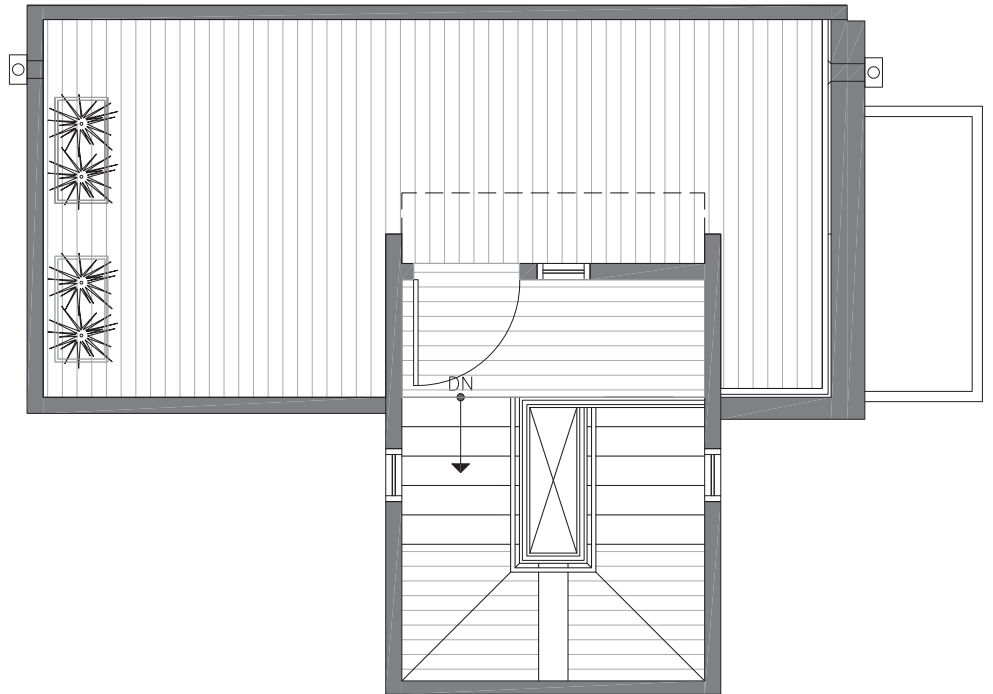

CORE 6.1
AT
CAPITOL HILL

422D 10TH AVE E

SEATTLE, WA 98102

1,157

2

1.75

FIRST FLOOR

SECOND FLOOR

PID: 025

CORE 6.1
AT
CAPITOL HILL

422D 10TH AVE E

SEATTLE, WA 98102

1,157

2

1.75

THIRD FLOOR

ROOF DECK

PID: 025

ISOLAHOMES.COM | 206.960.4000 | 13555 SE 36TH ST., SUITE 320, BELLEVUE, WA 98006

Disclaimer: Floor plans and site plans are for illustrative purposes only. In a continuing effort to improve products and designs, final construction elevations, square footages, floor plans and/or materials and colors may vary. Buyer to verify to their own satisfaction.