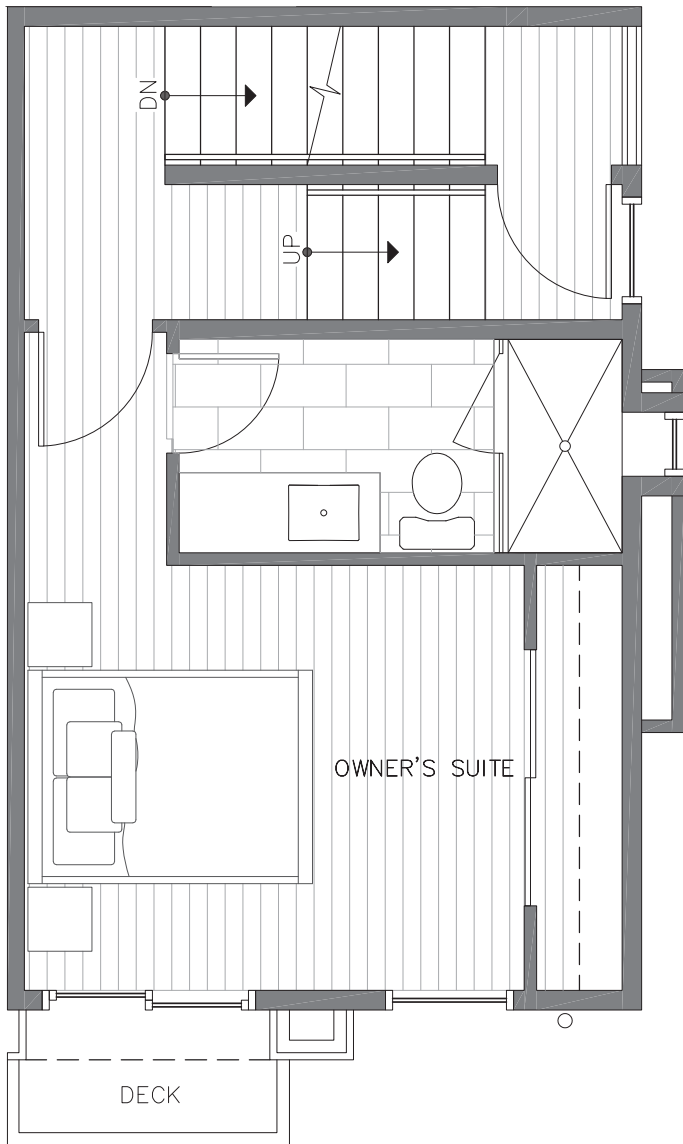

CORE 6.1  
AT  
CAPITOL HILL

422E 10TH AVE E  
SEATTLE, WA 98102

1,055

2

1.75

FIRST FLOOR

SECOND FLOOR

PID: 025

ISOLAHOMES.COM | 206.960.4000 | 13555 SE 36TH ST., SUITE 320, BELLEVUE, WA 98006

Disclaimer: Floor plans and site plans are for illustrative purposes only. In a continuing effort to improve products and designs, final construction elevations, square footages, floor plans and/or materials and colors may vary. Buyer to verify to their own satisfaction.

**CORE 6.1**  
AT  
**CAPITOL HILL**

**422E 10TH AVE E**  
SEATTLE, WA 98102

1,055

2

1.75

THIRD FLOOR

ROOF DECK

PID: 025