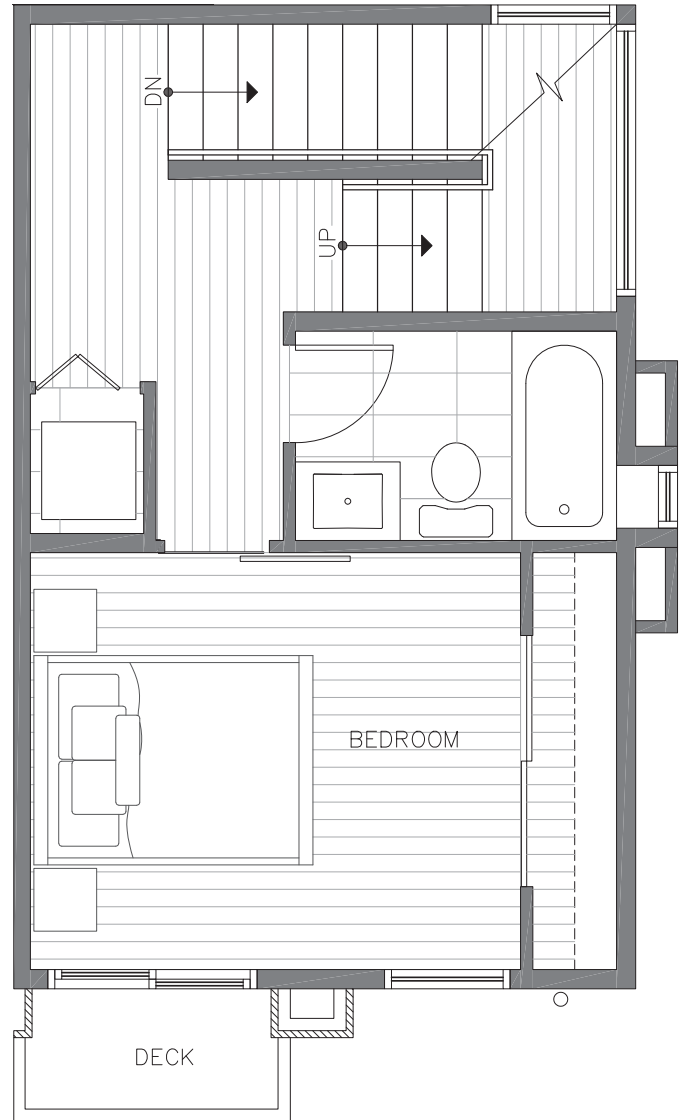

CORE 6.1  
AT  
CAPITOL HILL

422E 10TH AVE E  
SEATTLE, WA 98102

1,055

2

1.75

FIRST FLOOR

SECOND FLOOR

PID: 025

ISOLAHOMES.COM | 206.960.4000 | 13555 SE 36TH ST., SUITE 320, BELLEVUE, WA 98006

Disclaimer: Floor plans and site plans are for illustrative purposes only. In a continuing effort to improve products and designs, final construction elevations, square footages, floor plans and/or materials and colors may vary. Buyer to verify to their own satisfaction.

**CORE 6.1**  
AT  
**CAPITOL HILL**

**422E 10TH AVE E**  
SEATTLE, WA 98102

1,055

2

1.75

THIRD FLOOR

ROOF DECK

PID: 025