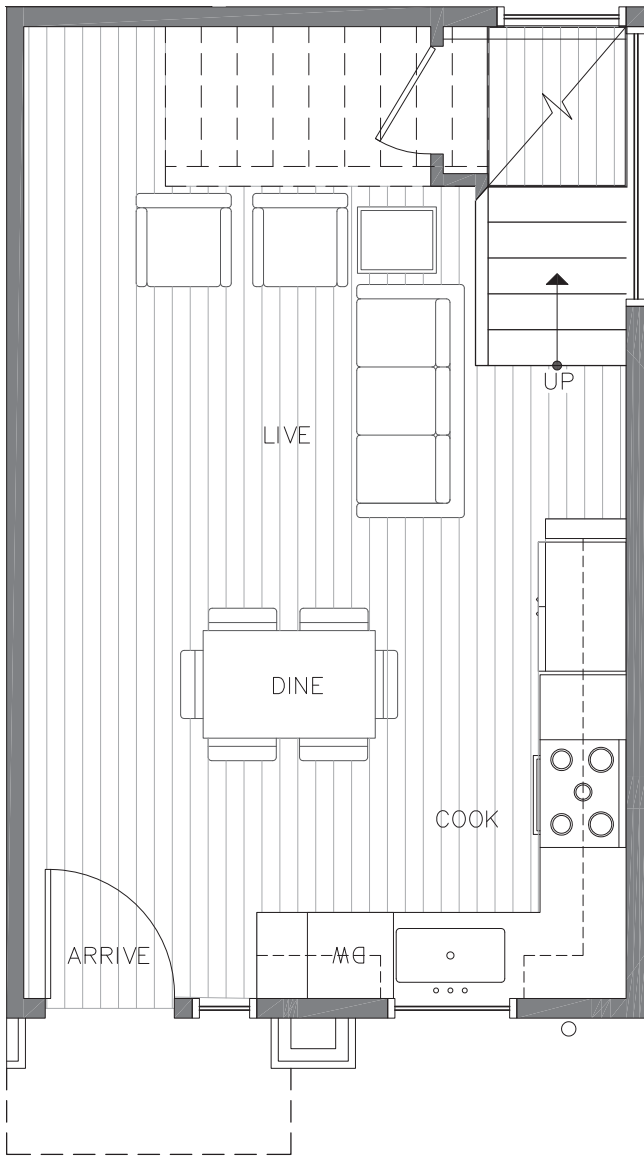

CORE 6.1  
AT  
CAPITOL HILL

422E 10TH AVE E  
SEATTLE, WA 98102

1,055

2

1.75

FIRST FLOOR

SECOND FLOOR

PID: 025

ISOLAHOMES.COM | 206.960.4000 | 13555 SE 36TH ST., SUITE 320, BELLEVUE, WA 98006

Disclaimer: Floor plans and site plans are for illustrative purposes only. In a continuing effort to improve products and designs, final construction elevations, square footages, floor plans and/or materials and colors may vary. Buyer to verify to their own satisfaction.

**CORE 6.1**  
AT  
**CAPITOL HILL**

**422E 10TH AVE E**  
SEATTLE, WA 98102

1,055

2

1.75

THIRD FLOOR

ROOF DECK

PID: 025