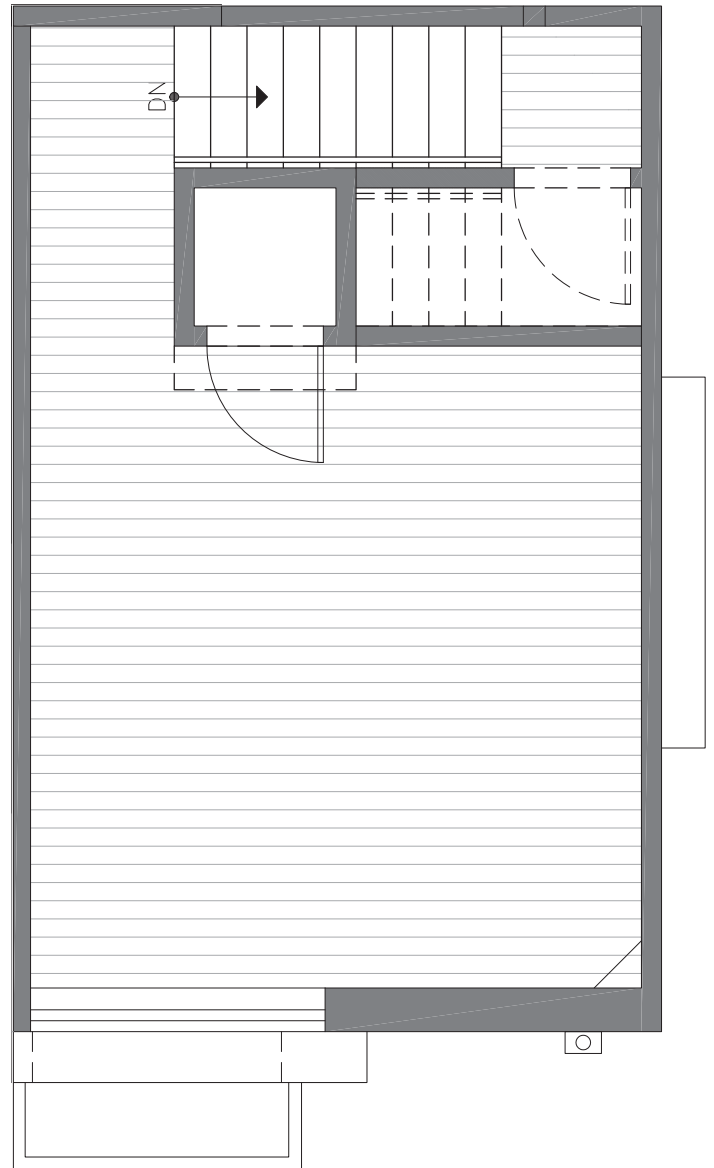

CORE 6.1  
AT  
CAPITOL HILL

422E 10TH AVE E  
SEATTLE, WA 98102

1,055

2

1.75

FIRST FLOOR

SECOND FLOOR

PID: 025

ISOLAHOMES.COM | 206.960.4000 | 13555 SE 36TH ST., SUITE 320, BELLEVUE, WA 98006

Disclaimer: Floor plans and site plans are for illustrative purposes only. In a continuing effort to improve products and designs, final construction elevations, square footages, floor plans and/or materials and colors may vary. Buyer to verify to their own satisfaction.

**CORE 6.1**  
AT  
**CAPITOL HILL**

**422E 10TH AVE E**  
SEATTLE, WA 98102

1,055

2

1.75

THIRD FLOOR

ROOF DECK

PID: 025