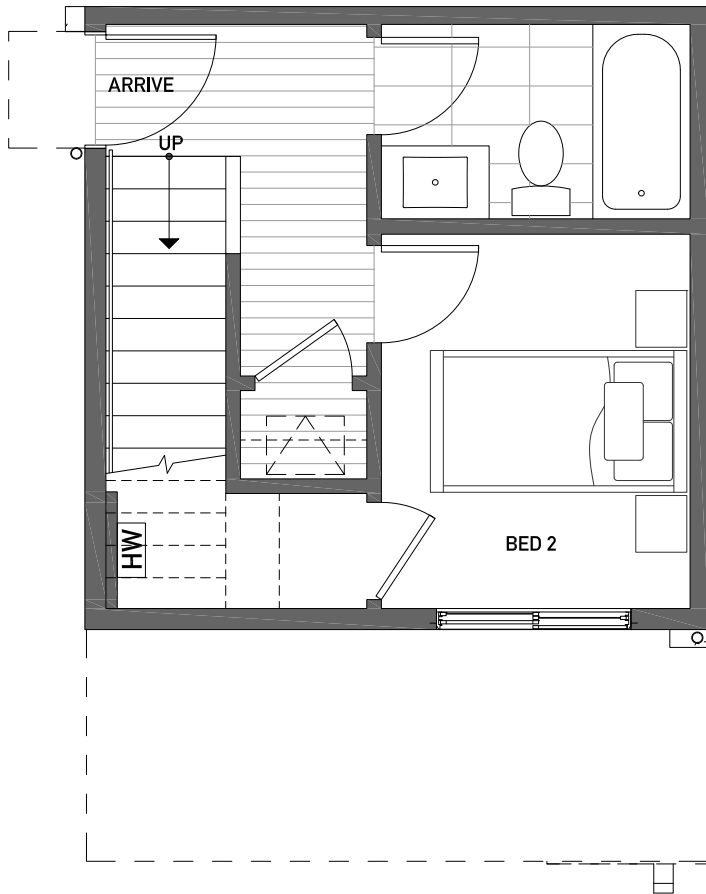

# 437C NE 73RD ST

SEATTLE, WA 98115

OF THE GREEN LAKE Collection

FIRST FLOOR

SECOND FLOOR

NORTH

PID: 029

ISOLAHOMES.COM | 206.413.9555 | 13555 SE 36TH ST., SUITE 320, BELLEVUE, WA 98006

Disclaimer: Floor plans and site plans are for illustrative purposes only. In a continuing effort to improve products and designs, final construction elevations, square footages, floor plans and/or materials and colors may vary. Buyer to verify to their own satisfaction.

# 437C NE 73RD ST

SEATTLE, WA 98115

OF  
THE GREEN LAKE  
Collection

THIRD FLOOR

ROOF DECK

PID: 029

ISOLAHOMES.COM | 206.413.9555 | 13555 SE 36TH ST., SUITE 320, BELLEVUE, WA 98006

Disclaimer: Floor plans and site plans are for illustrative purposes only. In a continuing effort to improve products and designs, final construction elevations, square footages, floor plans and/or materials and colors may vary. Buyer to verify to their own satisfaction.