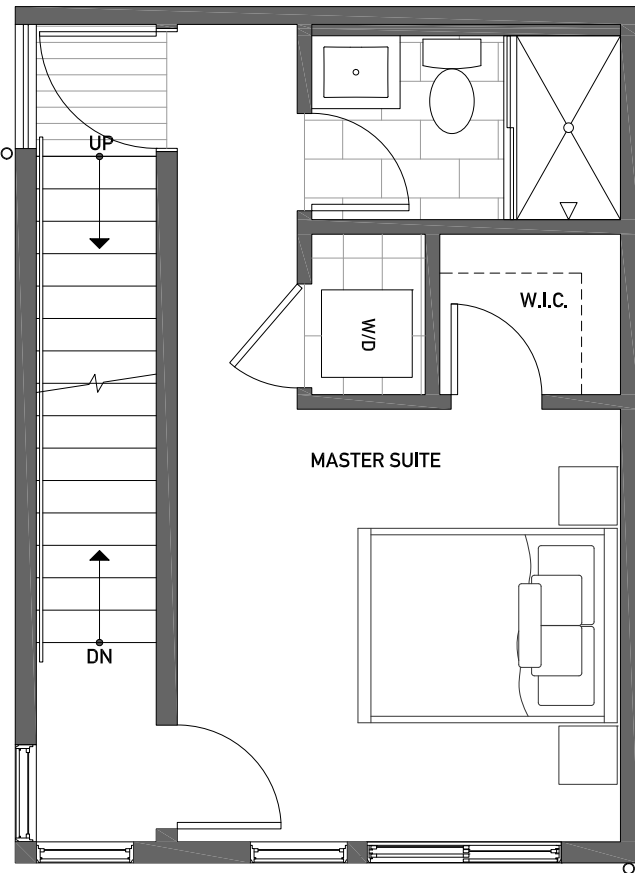

Disclaimer: Floor plans and site plans are for illustrative purposes only. In a continuing effort to improve products and designs, final construction elevations, square footages, floor plans and/or materials and colors may vary. Buyer to verify to their own satisfaction.

# 437C NE 73RD ST

SEATTLE, WA 98115

OF  
THE GREEN LAKE  
Collection

THIRD FLOOR

ROOF DECK

PID: 029

ISOLAHOMES.COM | 206.413.9555 | 13555 SE 36TH ST., SUITE 320, BELLEVUE, WA 98006

Disclaimer: Floor plans and site plans are for illustrative purposes only. In a continuing effort to improve products and designs, final construction elevations, square footages, floor plans and/or materials and colors may vary. Buyer to verify to their own satisfaction.