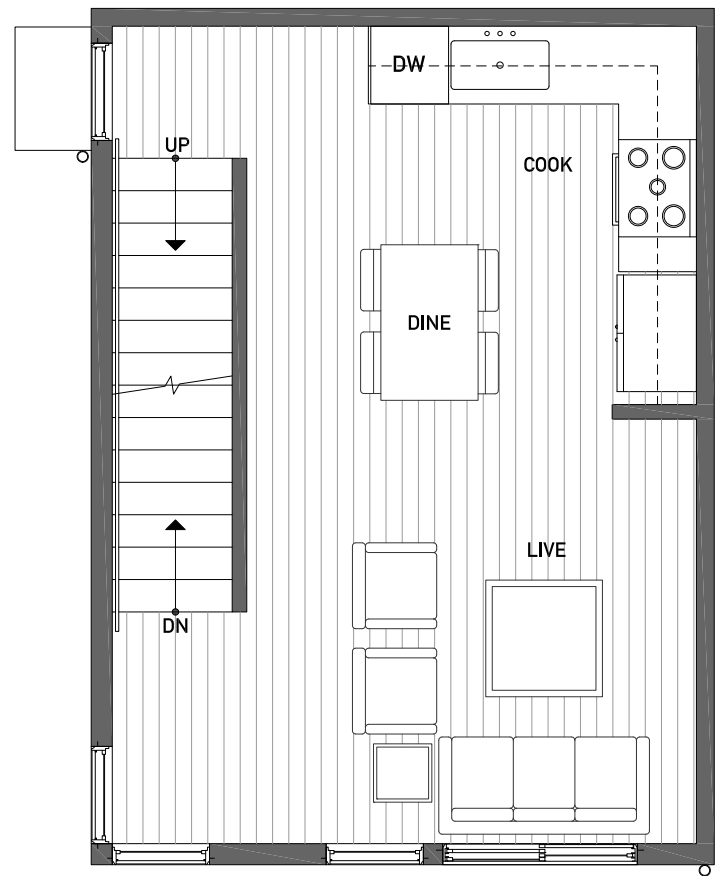

# 437C NE 73RD ST

SEATTLE, WA 98115

OF THE GREEN LAKE Collection

FIRST FLOOR

SECOND FLOOR

NORTH

PID: 029

ISOLAHOMES.COM | 206.413.9555 | 13555 SE 36TH ST., SUITE 320, BELLEVUE, WA 98006

Disclaimer: Floor plans and site plans are for illustrative purposes only. In a continuing effort to improve products and designs, final construction elevations, square footages, floor plans and/or materials and colors may vary. Buyer to verify to their own satisfaction.