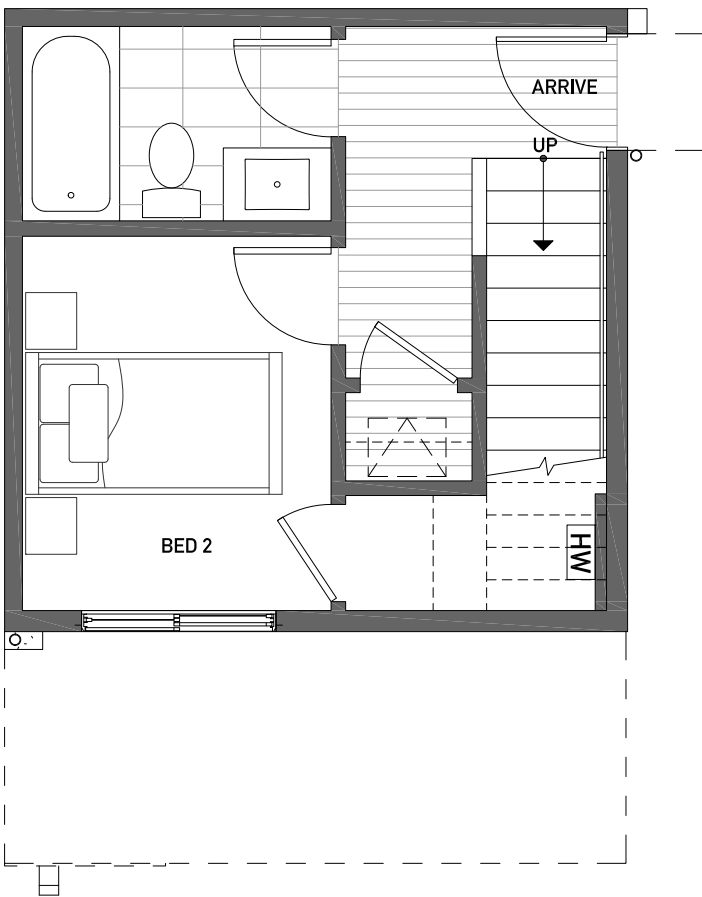

437D NE 73RD ST

SEATTLE, WA 98115

OF
THE GREEN LAKE
Collection

FIRST FLOOR

SECOND FLOOR

PID: 029

ISOLAHOMES.COM | 206.413.9555 | 13555 SE 36TH ST., SUITE 320, BELLEVUE, WA 98006

Disclaimer: Floor plans and site plans are for illustrative purposes only. In a continuing effort to improve products and designs, final construction elevations, square footages, floor plans and/or materials and colors may vary. Buyer to verify to their own satisfaction.

437D NE 73RD ST

SEATTLE, WA 98115

OF
THE GREEN LAKE
Collection

THIRD FLOOR

ROOF DECK

PID: 029

ISOLAHOMES.COM | 206.413.9555 | 13555 SE 36TH ST., SUITE 320, BELLEVUE, WA 98006

Disclaimer: Floor plans and site plans are for illustrative purposes only. In a continuing effort to improve products and designs, final construction elevations, square footages, floor plans and/or materials and colors may vary. Buyer to verify to their own satisfaction.