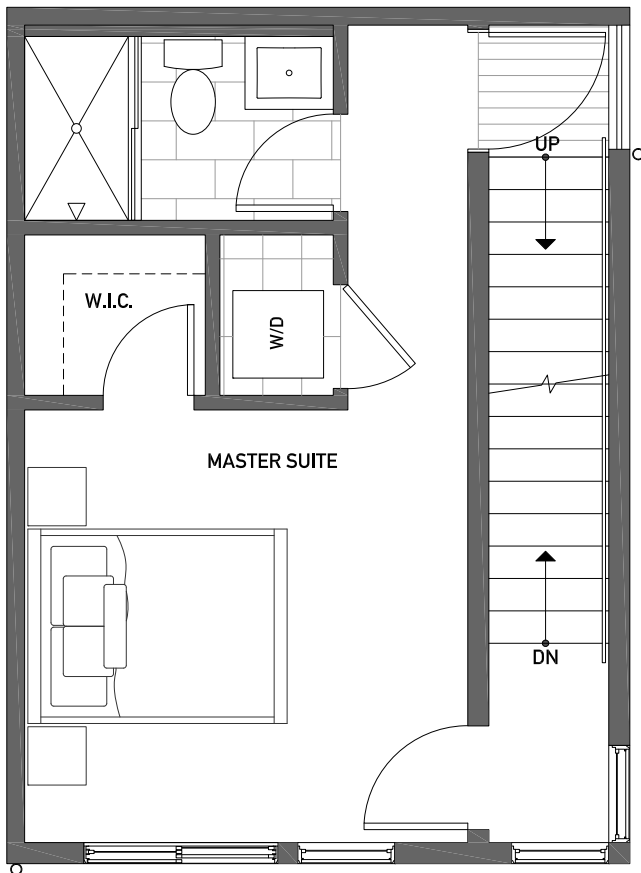

437D NE 73RD ST

SEATTLE, WA 98115

OF
THE GREEN LAKE
Collection

FIRST FLOOR

SECOND FLOOR

PID: 029

ISOLAHOMES.COM | 206.413.9555 | 13555 SE 36TH ST., SUITE 320, BELLEVUE, WA 98006

Disclaimer: Floor plans and site plans are for illustrative purposes only. In a continuing effort to improve products and designs, final construction elevations, square footages, floor plans and/or materials and colors may vary. Buyer to verify to their own satisfaction.

437D NE 73RD ST

SEATTLE, WA 98115

OF
THE GREEN LAKE
Collection

THIRD FLOOR

ROOF DECK

PID: 029

ISOLAHOMES.COM | 206.413.9555 | 13555 SE 36TH ST., SUITE 320, BELLEVUE, WA 98006

Disclaimer: Floor plans and site plans are for illustrative purposes only. In a continuing effort to improve products and designs, final construction elevations, square footages, floor plans and/or materials and colors may vary. Buyer to verify to their own satisfaction.