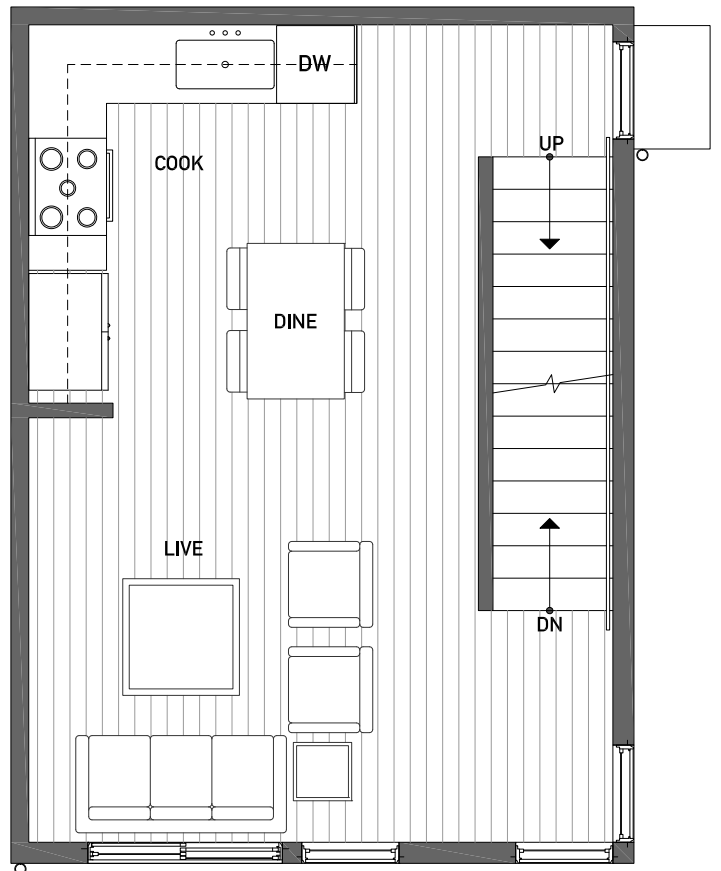

437D NE 73RD ST

SEATTLE, WA 98115

OF
THE GREEN LAKE
Collection

FIRST FLOOR

SECOND FLOOR

PID: 029

ISOLAHOMES.COM | 206.413.9555 | 13555 SE 36TH ST., SUITE 320, BELLEVUE, WA 98006

Disclaimer: Floor plans and site plans are for illustrative purposes only. In a continuing effort to improve products and designs, final construction elevations, square footages, floor plans and/or materials and colors may vary. Buyer to verify to their own satisfaction.

437D NE 73RD ST

SEATTLE, WA 98115

OF
THE GREEN LAKE
Collection

THIRD FLOOR

ROOF DECK

PID: 029

ISOLAHOMES.COM | 206.413.9555 | 13555 SE 36TH ST., SUITE 320, BELLEVUE, WA 98006

Disclaimer: Floor plans and site plans are for illustrative purposes only. In a continuing effort to improve products and designs, final construction elevations, square footages, floor plans and/or materials and colors may vary. Buyer to verify to their own satisfaction.