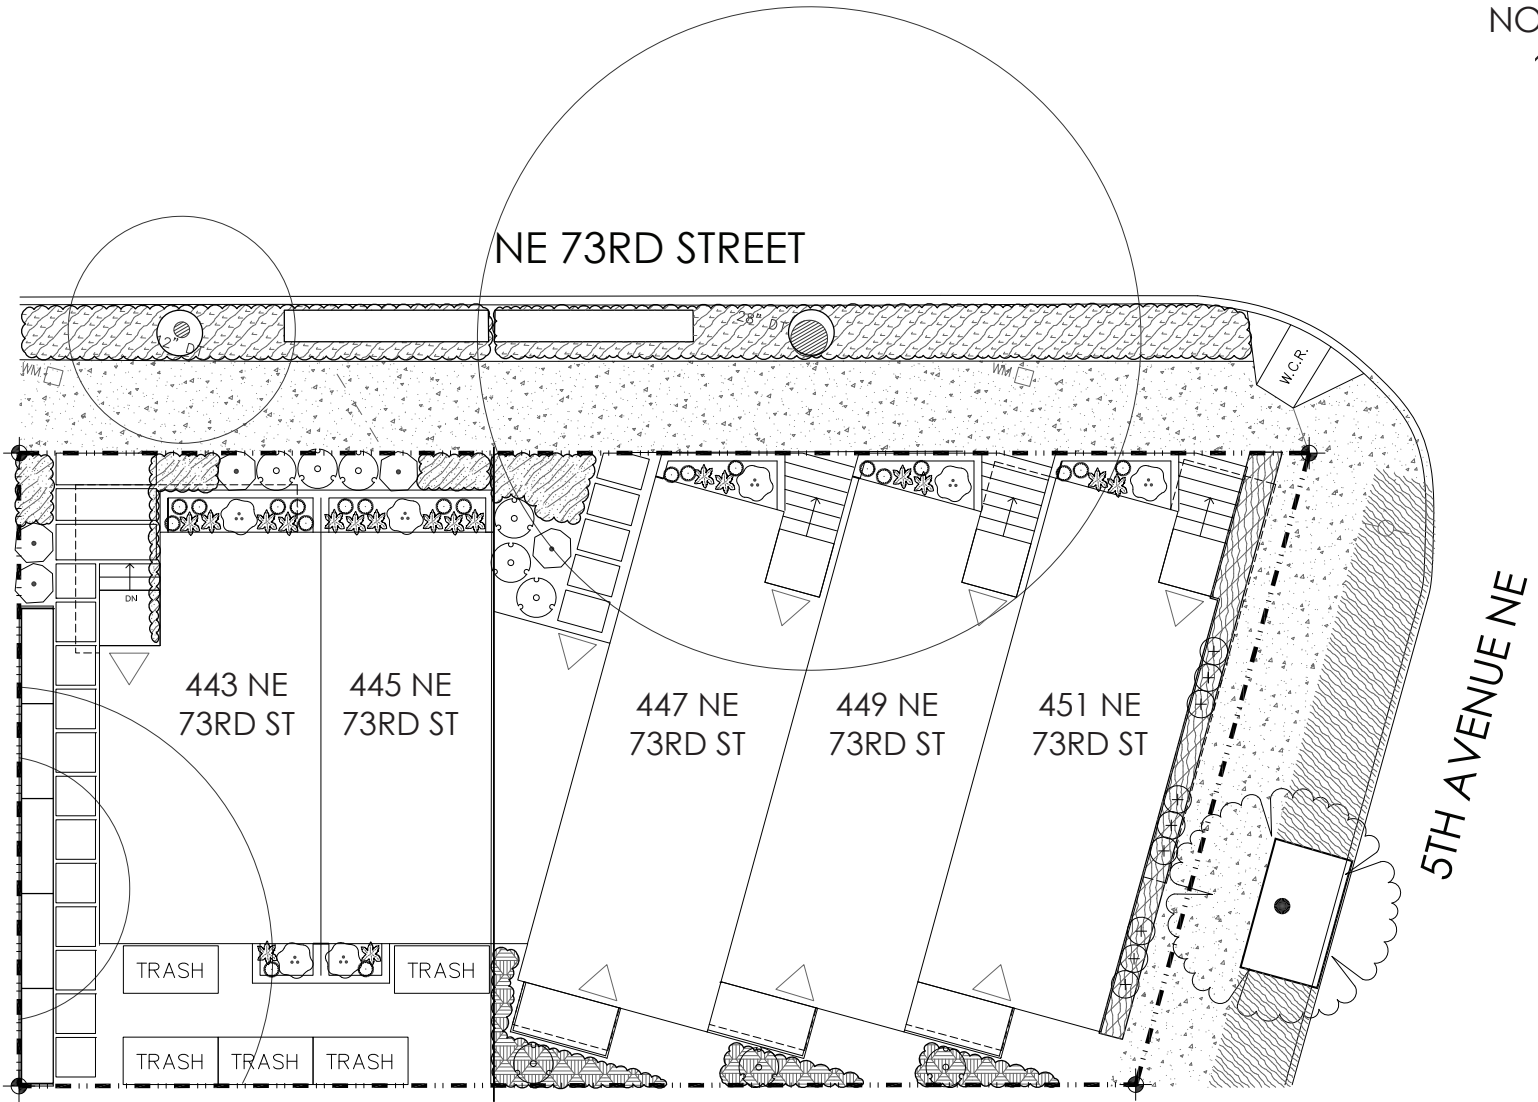

VERDE TOWNS 2 SITE MAP

GREEN LAKE | 443 - 451 NE 73RD ST, SEATTLE, WA 98115
LOCATED ON NE 73RD ST AT 5TH AVE NE

OF
THE GREEN LAKE
Collection

PID: 436

ISOLAHOMES.COM | 206.413.9555 | 13555 SE 36TH ST., SUITE 320, BELLEVUE, WA 98006

Disclaimer: Floor plans and site plans are for illustrative purposes only. In a continuing effort to improve products and designs, final construction elevations, square footages, floor plans and/or materials and colors may vary. Buyer to verify to their own satisfaction.