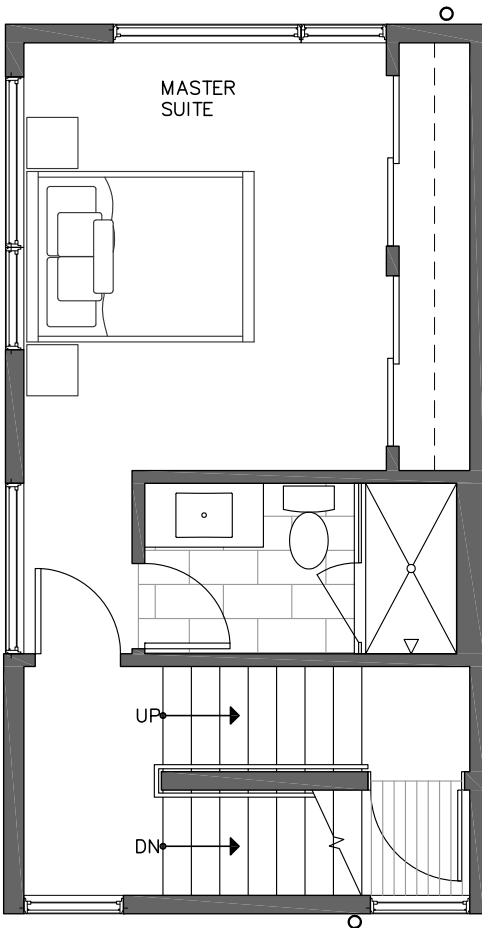

THIRD FLOOR