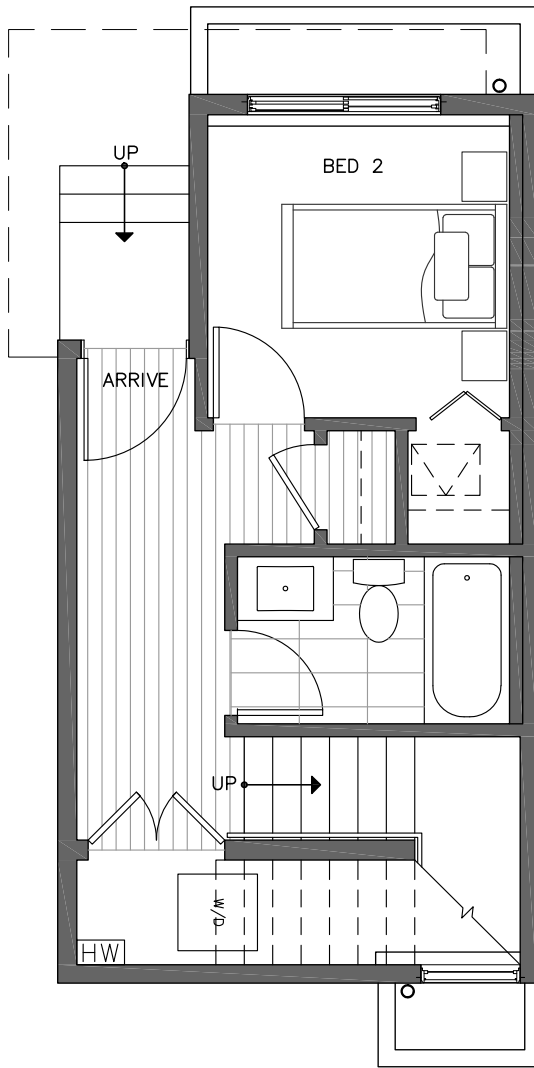

# 443 NE 73RD ST

SEATTLE, WA 98115

OF  
THE GREEN LAKE  
Collection

1,103

2

1.75

FIRST FLOOR

SECOND FLOOR

PID: 436

PID: 436

ISOLAHOMES.COM | 206.413.9555 | 13555 SE 36TH ST., SUITE 320, BELLEVUE, WA 98006

Disclaimer: Floor plans and site plans are for illustrative purposes only. In a continuing effort to improve products and designs, final construction elevations, square footages, floor plans and/or materials and colors may vary. Buyer to verify to their own satisfaction.