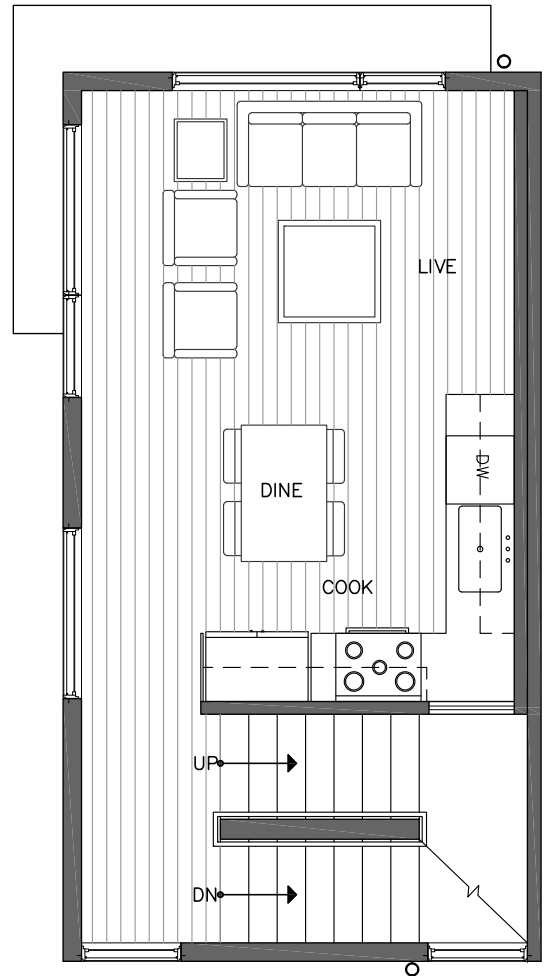

# 443 NE 73RD ST

SEATTLE, WA 98115

OF  
THE GREEN LAKE  
Collection

1,103

2

1.75

FIRST FLOOR

SECOND FLOOR

PID: 436

PID: 436

ISOLAHOMES.COM | 206.413.9555 | 13555 SE 36TH ST., SUITE 320, BELLEVUE, WA 98006

Disclaimer: Floor plans and site plans are for illustrative purposes only. In a continuing effort to improve products and designs, final construction elevations, square footages, floor plans and/or materials and colors may vary. Buyer to verify to their own satisfaction.