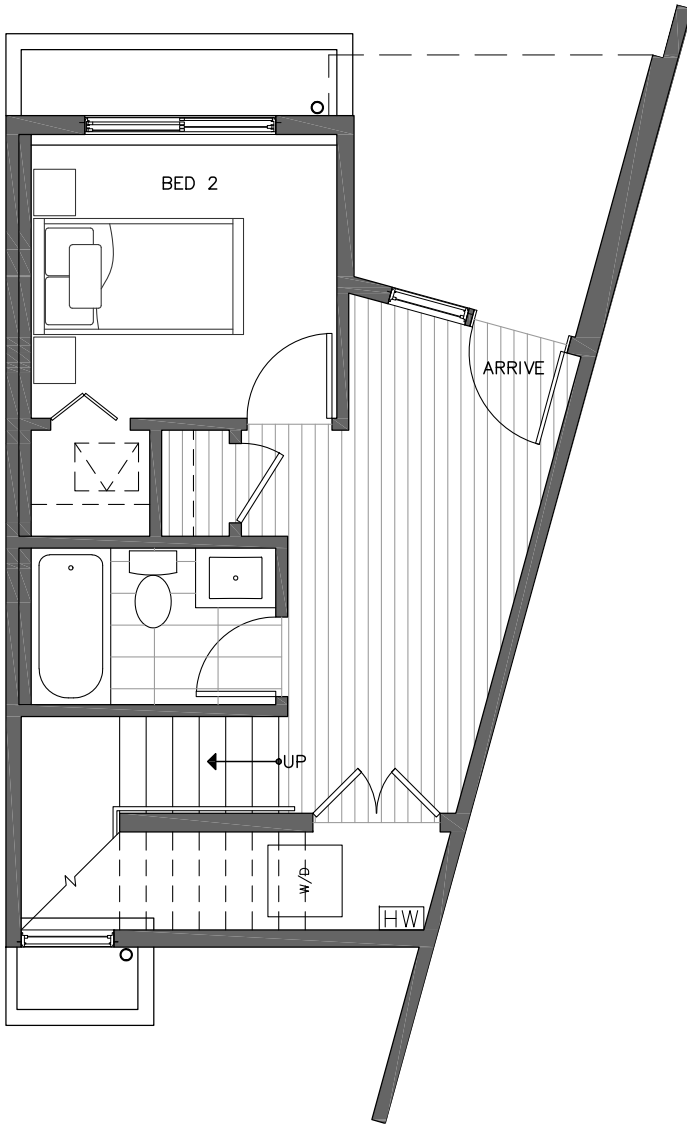

# 445 NE 73RD ST

SEATTLE, WA 98115

OF  
THE GREEN LAKE  
Collection

1,238

2

1.75

FIRST FLOOR

SECOND FLOOR

PID: 436

ISOLAHOMES.COM | 206.413.9555 | 13555 SE 36TH ST., SUITE 320, BELLEVUE, WA 98006

Disclaimer: Floor plans and site plans are for illustrative purposes only. In a continuing effort to improve products and designs, final construction elevations, square footages, floor plans and/or materials and colors may vary. Buyer to verify to their own satisfaction.