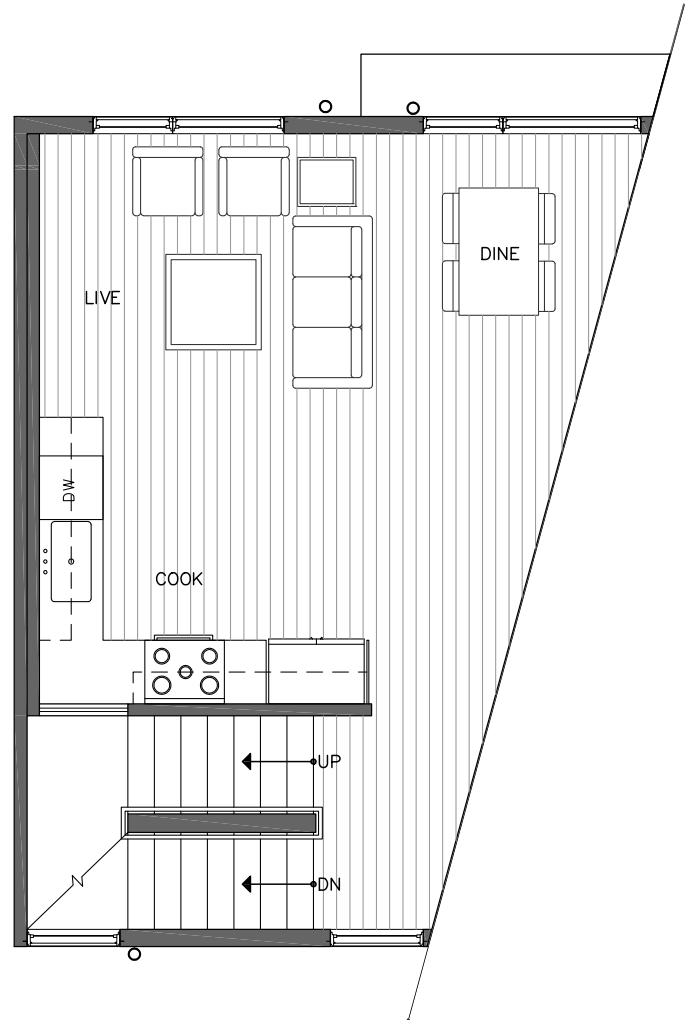

# 445 NE 73RD ST

SEATTLE, WA 98115

OF  
THE GREEN LAKE  
Collection

1,238

2

1.75

FIRST FLOOR

SECOND FLOOR

PID: 436

ISOLAHOMES.COM | 206.413.9555 | 13555 SE 36TH ST., SUITE 320, BELLEVUE, WA 98006

Disclaimer: Floor plans and site plans are for illustrative purposes only. In a continuing effort to improve products and designs, final construction elevations, square footages, floor plans and/or materials and colors may vary. Buyer to verify to their own satisfaction.