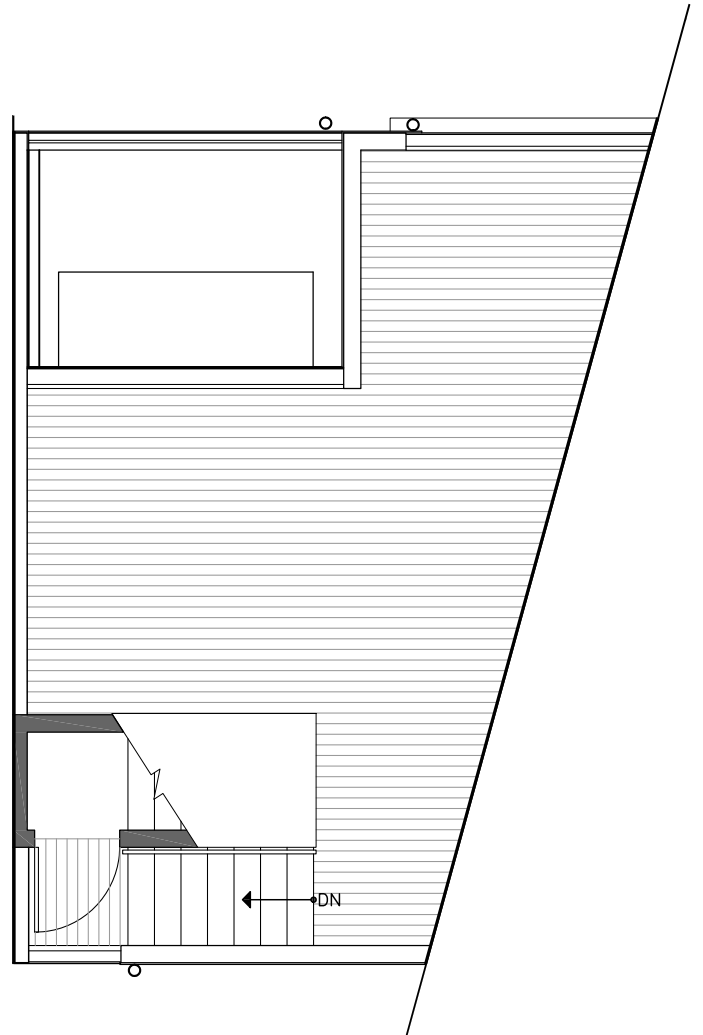

# 445 NE 73RD ST

SEATTLE, WA 98115

OF  
THE GREEN LAKE  
Collection

1,238

2

1.75

THIRD FLOOR

ROOF DECK