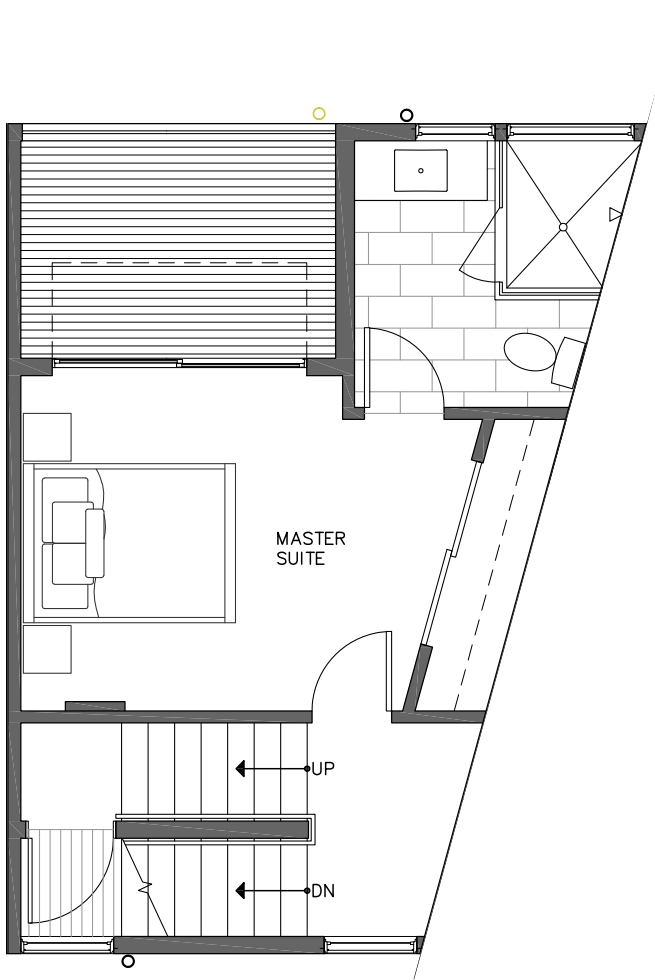

PID: 436

ISOLAHOMES.COM | 206.413.9555 | 13555 SE 36TH ST., SUITE 320, BELLEVUE, WA 98006

Disclaimer: Floor plans and site plans are for illustrative purposes only. In a continuing effort to improve products and designs, final construction elevations, square footages, floor plans and/or materials and colors may vary. Buyer to verify to their own satisfaction.

# 445 NE 73RD ST

SEATTLE, WA 98115

OF  
THE GREEN LAKE  
Collection

1,238

2

1.75

THIRD FLOOR

ROOF DECK