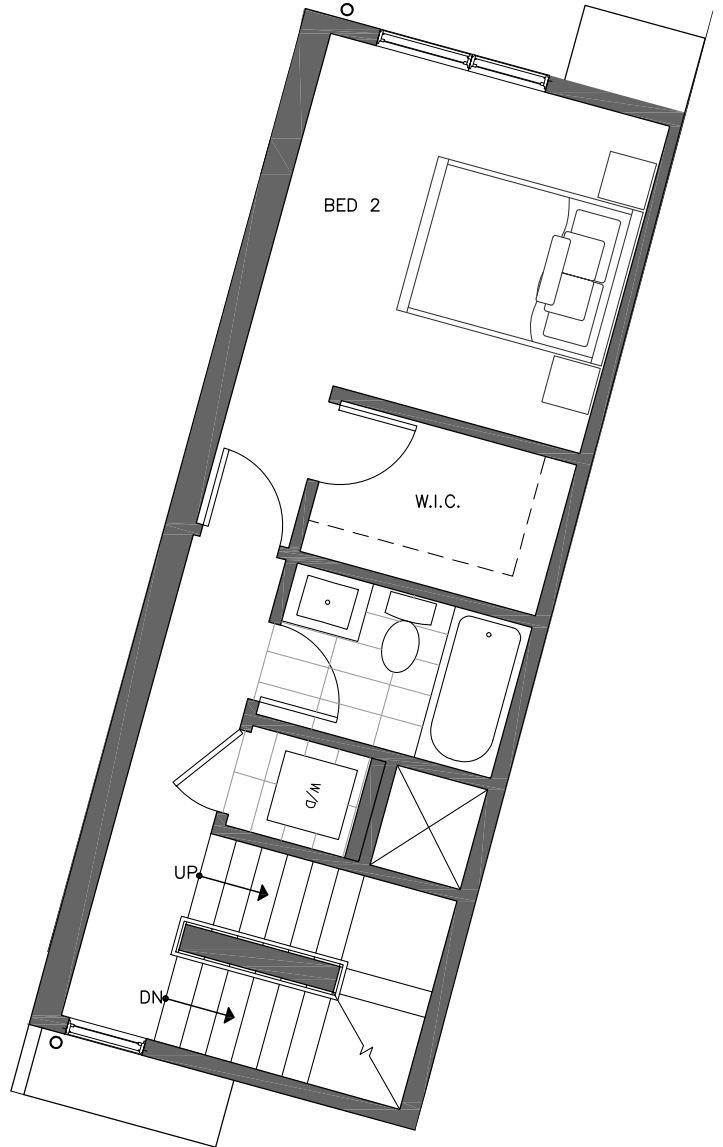

447 NE 73RD ST

SEATTLE, WA 98115

OF THE GREEN LAKE Collection

1,398

2

1.75

FIRST FLOOR

NORTH

SECOND FLOOR

PID: 436

ISOLAHOMES.COM | 206.413.9555 | 13555 SE 36TH ST., SUITE 320, BELLEVUE, WA 98006

Disclaimer: Floor plans and site plans are for illustrative purposes only. In a continuing effort to improve products and designs, final construction elevations, square footages, floor plans and/or materials and colors may vary. Buyer to verify to their own satisfaction.