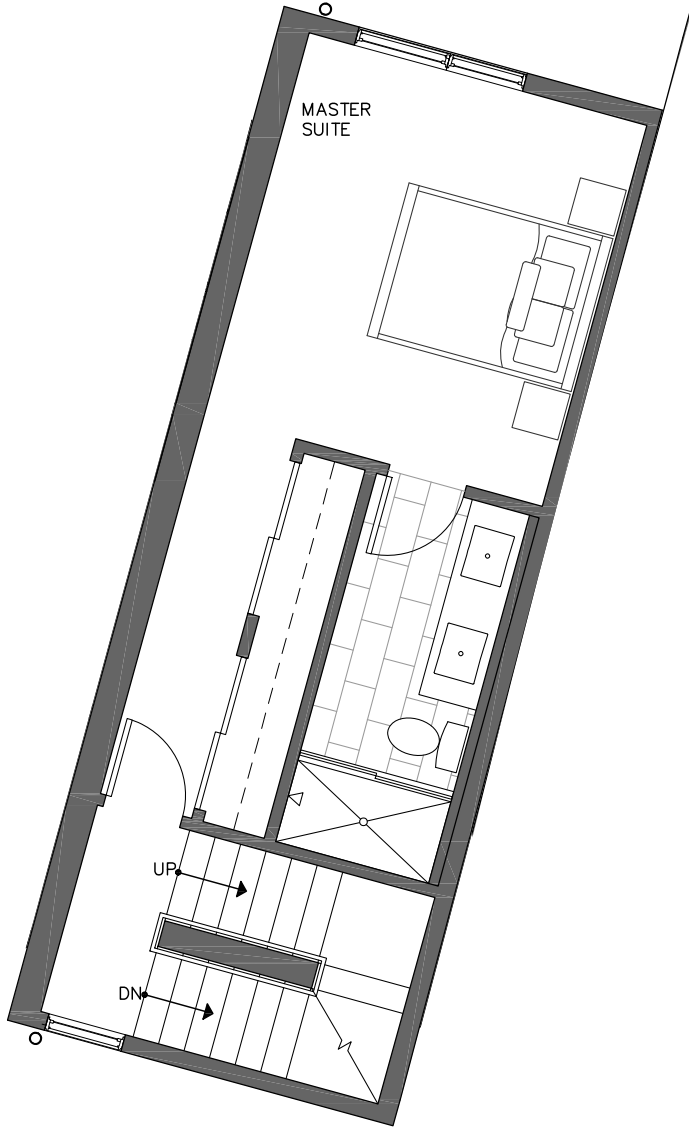

THIRD FLOOR

NORTH

ROOF DECK

PID: 436

ISOLAHOMES.COM | 206.413.9555 | 13555 SE 36TH ST., SUITE 320, BELLEVUE, WA 98006

Disclaimer: Floor plans and site plans are for illustrative purposes only. In a continuing effort to improve products and designs, final construction elevations, square footages, floor plans and/or materials and colors may vary. Buyer to verify to their own satisfaction.