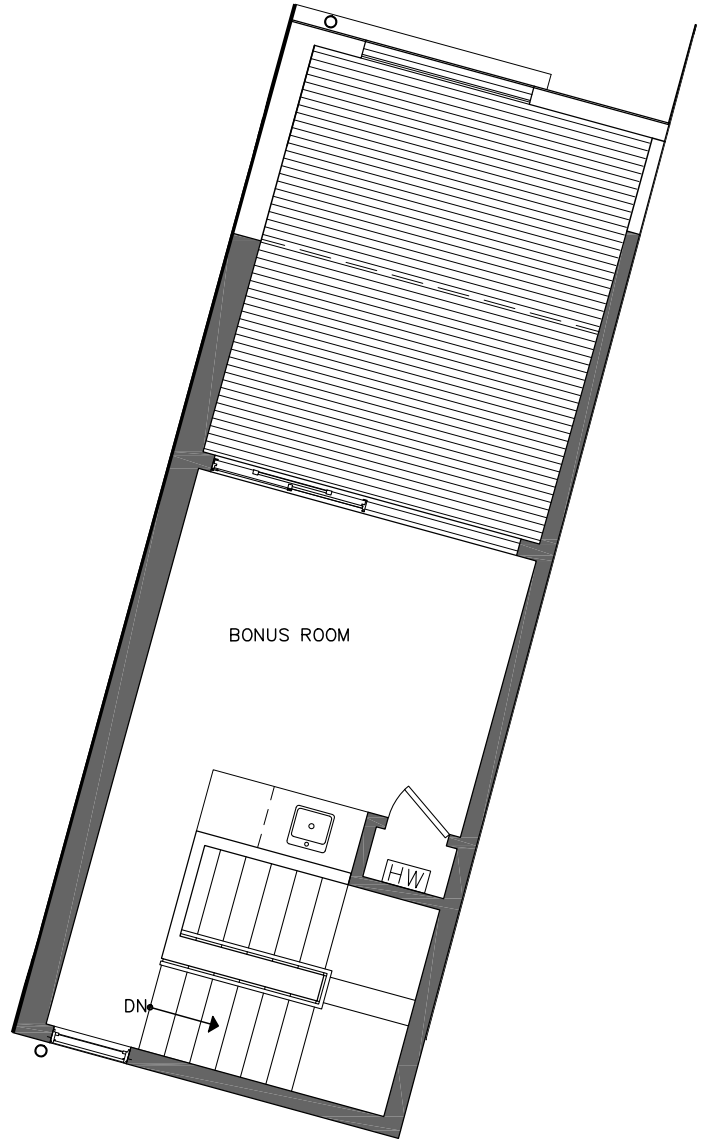

THIRD FLOOR

NORTH

ROOF DECK

PID: 436

ISOLAHOMES.COM | 206.413.9555 | 13555 SE 36TH ST., SUITE 320, BELLEVUE, WA 98006

Disclaimer: Floor plans and site plans are for illustrative purposes only. In a continuing effort to improve products and designs, final construction elevations, square footages, floor plans and/or materials and colors may vary. Buyer to verify to their own satisfaction.