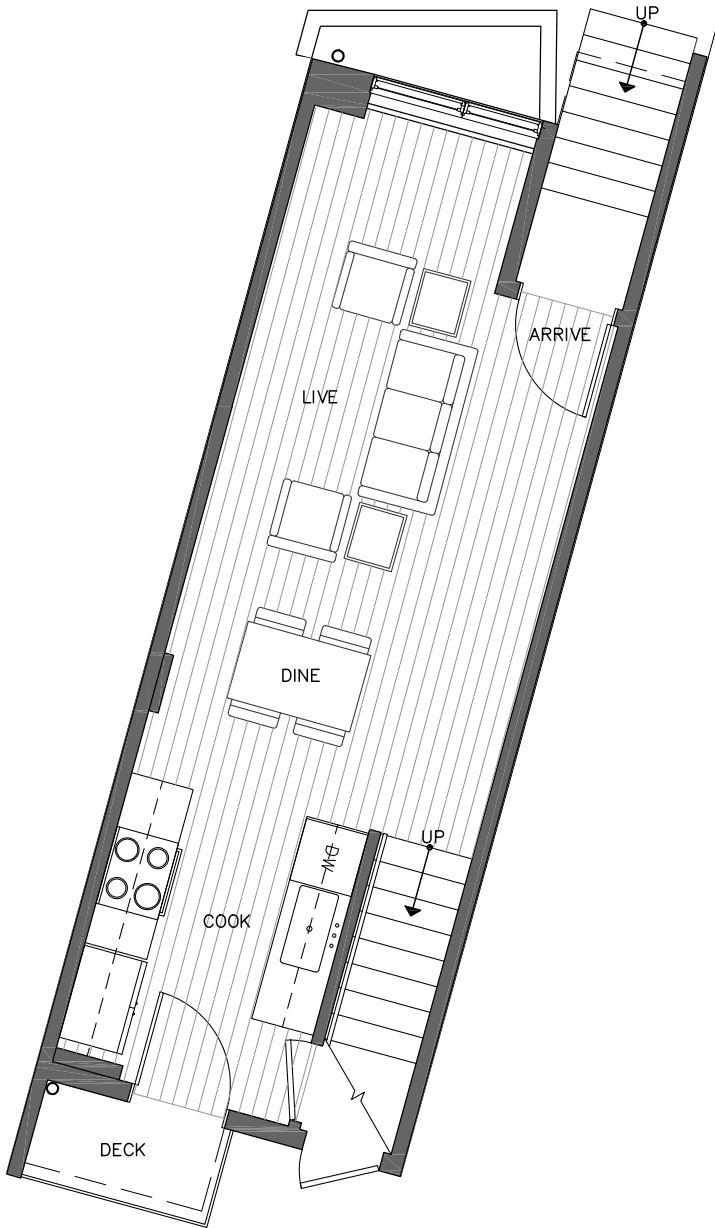

447 NE 73RD ST

SEATTLE, WA 98115

OF THE GREEN LAKE Collection

1,398

2

1.75

FIRST FLOOR

NORTH

SECOND FLOOR

PID: 436

ISOLAHOMES.COM | 206.413.9555 | 13555 SE 36TH ST., SUITE 320, BELLEVUE, WA 98006

Disclaimer: Floor plans and site plans are for illustrative purposes only. In a continuing effort to improve products and designs, final construction elevations, square footages, floor plans and/or materials and colors may vary. Buyer to verify to their own satisfaction.