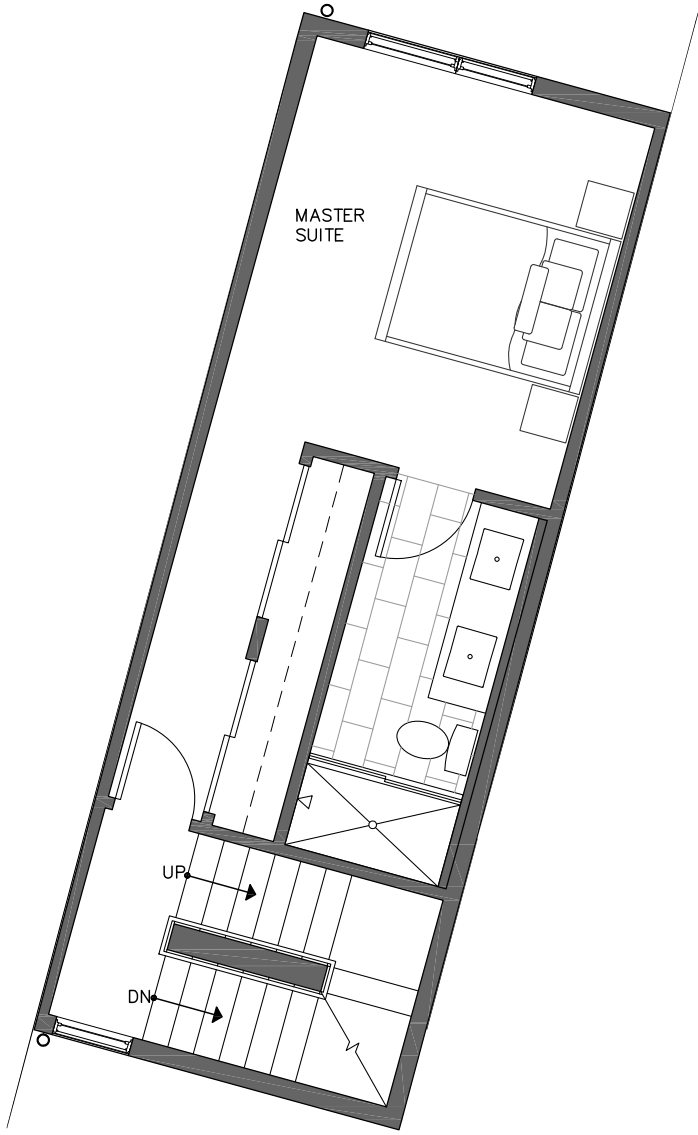

THIRD FLOOR

NORTH

ROOF DECK

PID: 436

ISOLAHOMES.COM | 206.413.9555 | 13555 SE 36TH ST., SUITE 320, BELLEVUE, WA 98006

Disclaimer: Floor plans and site plans are for illustrative purposes only. In a continuing effort to improve products and designs, final construction elevations, square footages, floor plans and/or materials and colors may vary. Buyer to verify to their own satisfaction.