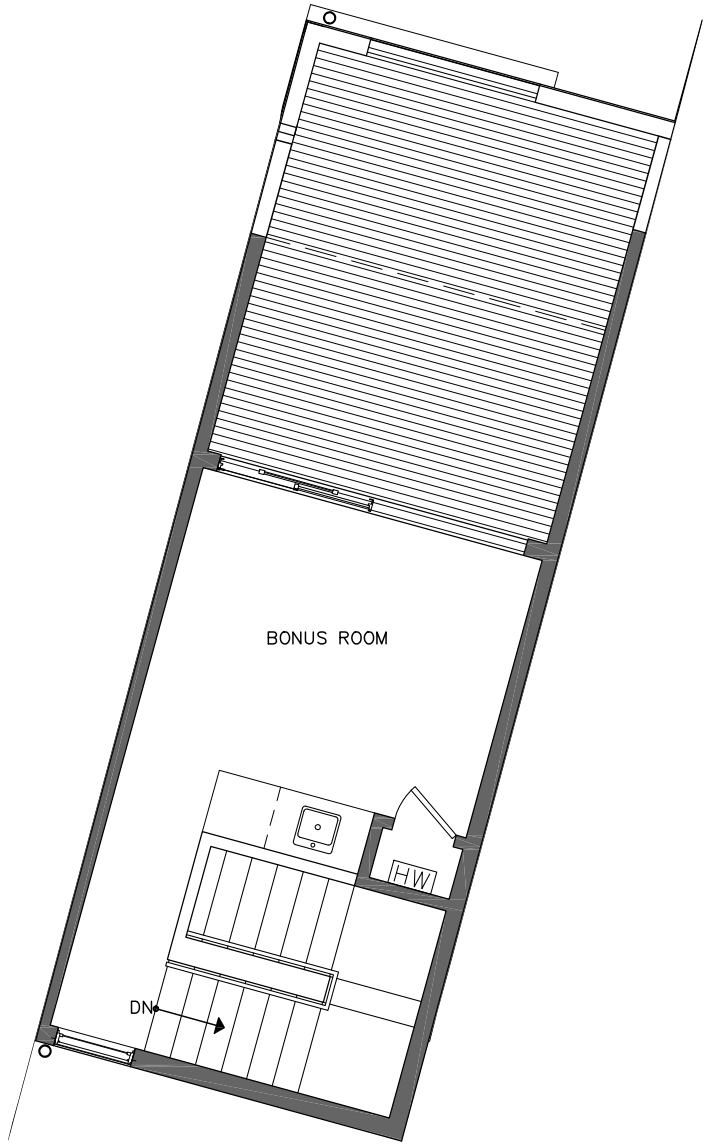

THIRD FLOOR

NORTH

ROOF DECK

PID: 436

ISOLAHOMES.COM | 206.413.9555 | 13555 SE 36TH ST., SUITE 320, BELLEVUE, WA 98006

Disclaimer: Floor plans and site plans are for illustrative purposes only. In a continuing effort to improve products and designs, final construction elevations, square footages, floor plans and/or materials and colors may vary. Buyer to verify to their own satisfaction.