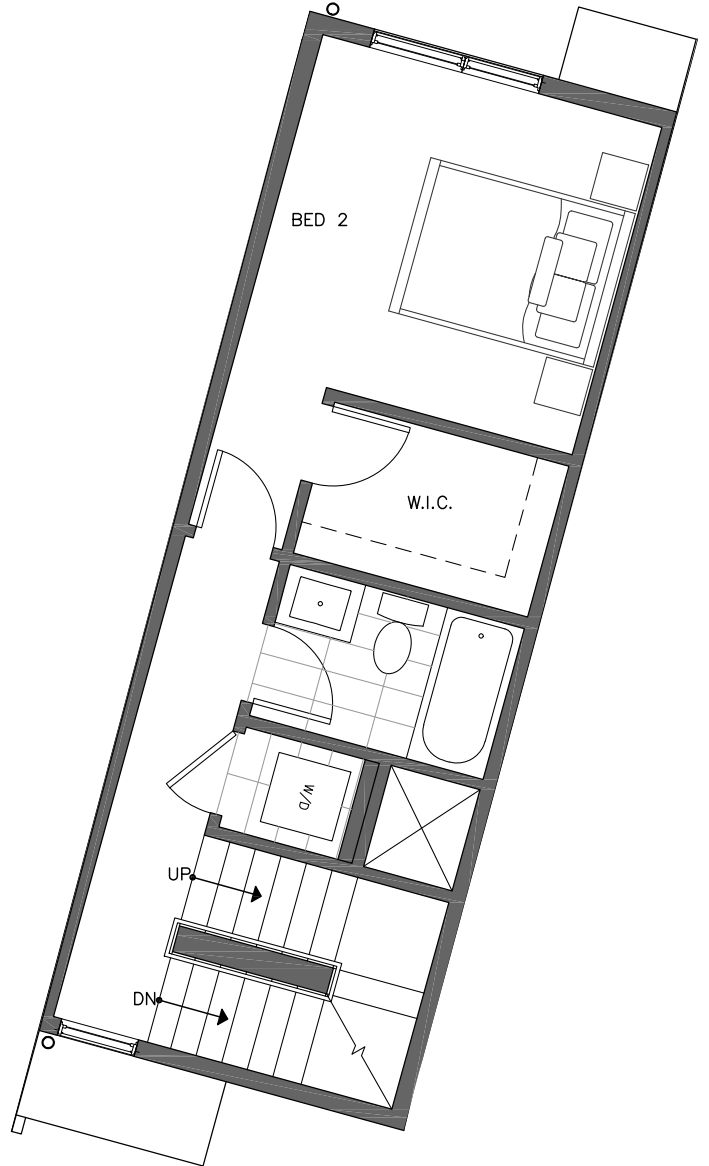

449 NE 73RD ST

SEATTLE, WA 98115

OF
THE GREEN LAKE
Collection

1,398

2

1.75

FIRST FLOOR

SECOND FLOOR

NORTH

PID: 436

ISOLAHOMES.COM | 206.413.9555 | 13555 SE 36TH ST., SUITE 320, BELLEVUE, WA 98006

Disclaimer: Floor plans and site plans are for illustrative purposes only. In a continuing effort to improve products and designs, final construction elevations, square footages, floor plans and/or materials and colors may vary. Buyer to verify to their own satisfaction.