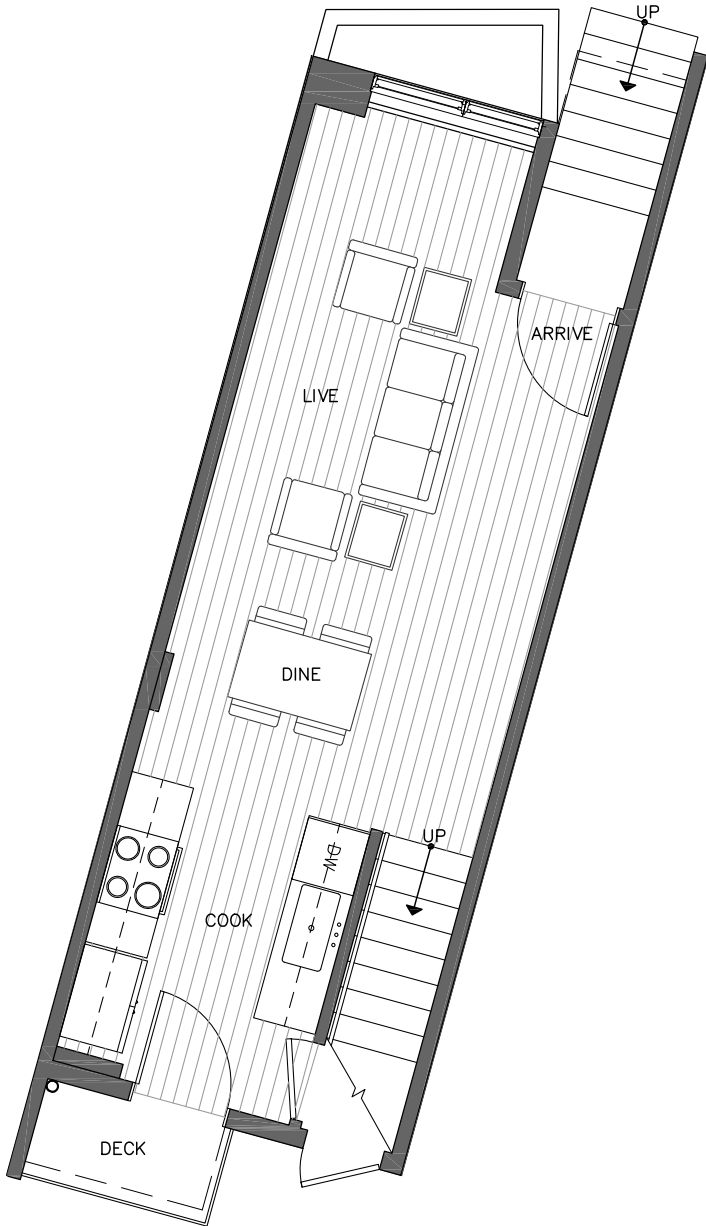

449 NE 73RD ST

SEATTLE, WA 98115

OF
THE GREEN LAKE
Collection

1,398

2

1.75

FIRST FLOOR

SECOND FLOOR

NORTH

PID: 436

ISOLAHOMES.COM | 206.413.9555 | 13555 SE 36TH ST., SUITE 320, BELLEVUE, WA 98006

Disclaimer: Floor plans and site plans are for illustrative purposes only. In a continuing effort to improve products and designs, final construction elevations, square footages, floor plans and/or materials and colors may vary. Buyer to verify to their own satisfaction.