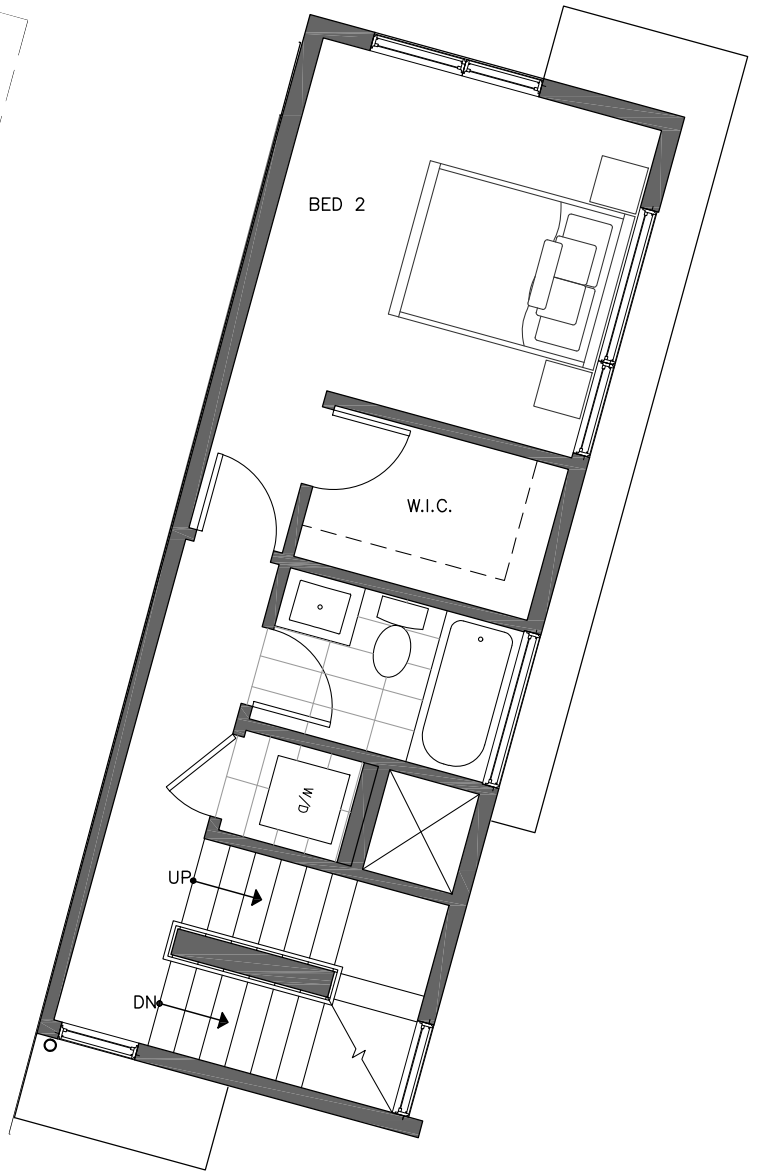

451 NE 73RD ST

SEATTLE, WA 98115

OF
THE GREEN LAKE
Collection

1,398

2

1.75

FIRST FLOOR

SECOND FLOOR

NORTH

PID: 436

ISOLAHOMES.COM | 206.413.9555 | 13555 SE 36TH ST., SUITE 320, BELLEVUE, WA 98006

Disclaimer: Floor plans and site plans are for illustrative purposes only. In a continuing effort to improve products and designs, final construction elevations, square footages, floor plans and/or materials and colors may vary. Buyer to verify to their own satisfaction.

451 NE 73RD ST

SEATTLE, WA 98115

OF
THE GREEN LAKE
Collection

1,398

2

1.75

THIRD FLOOR

ROOF DECK