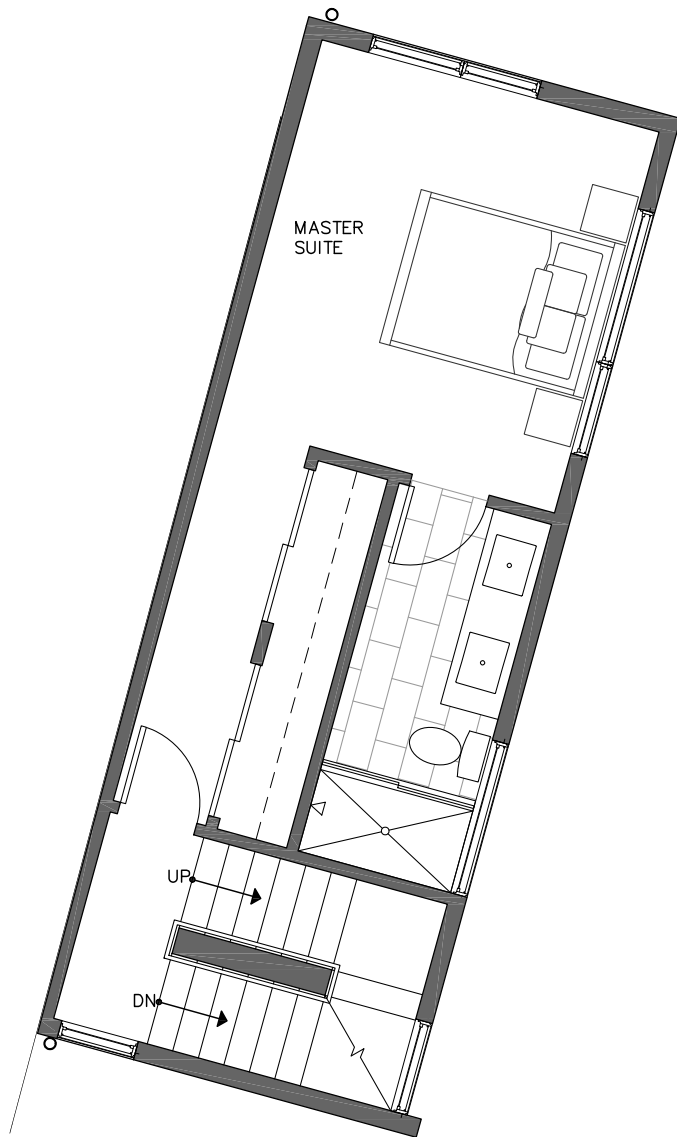

NORTH

PID: 436

ISOLAHOMES.COM | 206.413.9555 | 13555 SE 36TH ST., SUITE 320, BELLEVUE, WA 98006

Disclaimer: Floor plans and site plans are for illustrative purposes only. In a continuing effort to improve products and designs, final construction elevations, square footages, floor plans and/or materials and colors may vary. Buyer to verify to their own satisfaction.

451 NE 73RD ST

SEATTLE, WA 98115

OF
THE GREEN LAKE
Collection

1,398

2

1.75

THIRD FLOOR

ROOF DECK