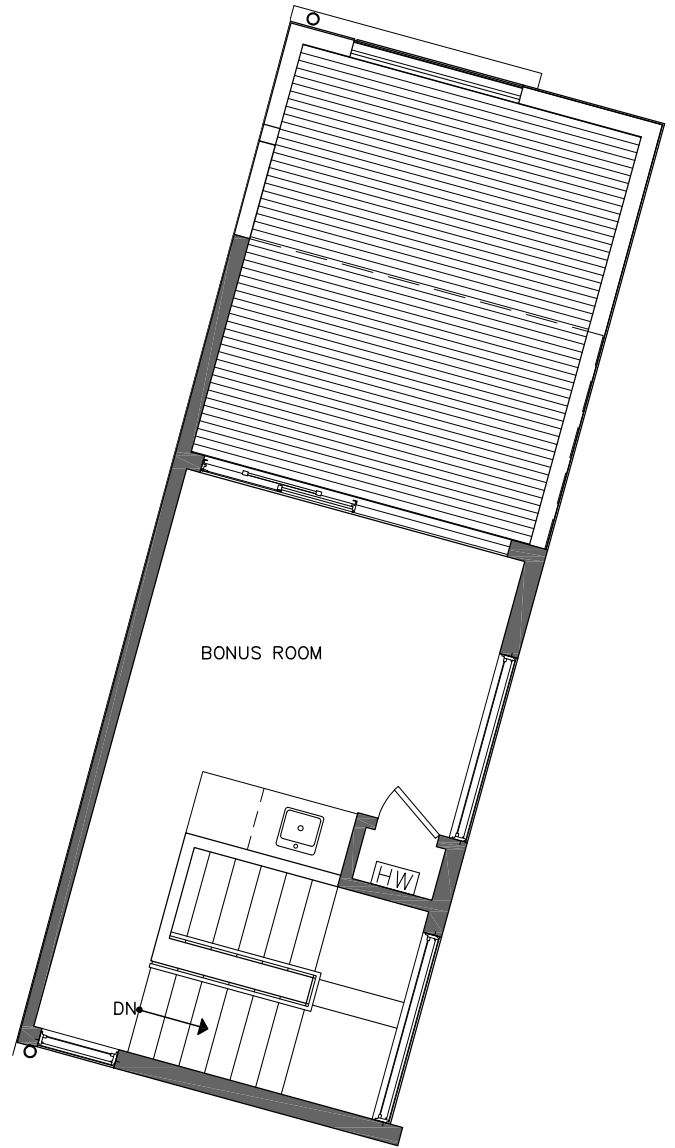

NORTH

PID: 436

ISOLAHOMES.COM | 206.413.9555 | 13555 SE 36TH ST., SUITE 320, BELLEVUE, WA 98006

Disclaimer: Floor plans and site plans are for illustrative purposes only. In a continuing effort to improve products and designs, final construction elevations, square footages, floor plans and/or materials and colors may vary. Buyer to verify to their own satisfaction.

451 NE 73RD ST

SEATTLE, WA 98115

OF
THE GREEN LAKE
Collection

1,398

2

1.75

THIRD FLOOR

ROOF DECK