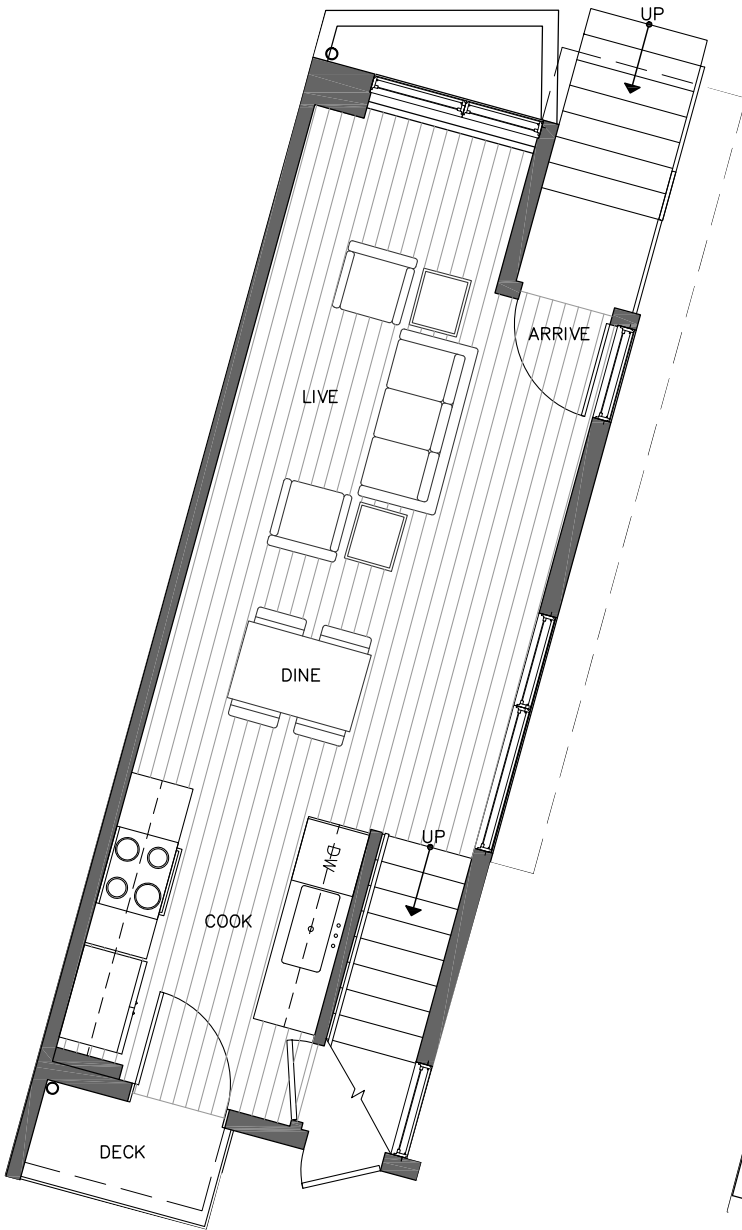

451 NE 73RD ST

SEATTLE, WA 98115

OF
THE GREEN LAKE
Collection

1,398

2

1.75

FIRST FLOOR

SECOND FLOOR

NORTH

PID: 436

ISOLAHOMES.COM | 206.413.9555 | 13555 SE 36TH ST., SUITE 320, BELLEVUE, WA 98006

Disclaimer: Floor plans and site plans are for illustrative purposes only. In a continuing effort to improve products and designs, final construction elevations, square footages, floor plans and/or materials and colors may vary. Buyer to verify to their own satisfaction.