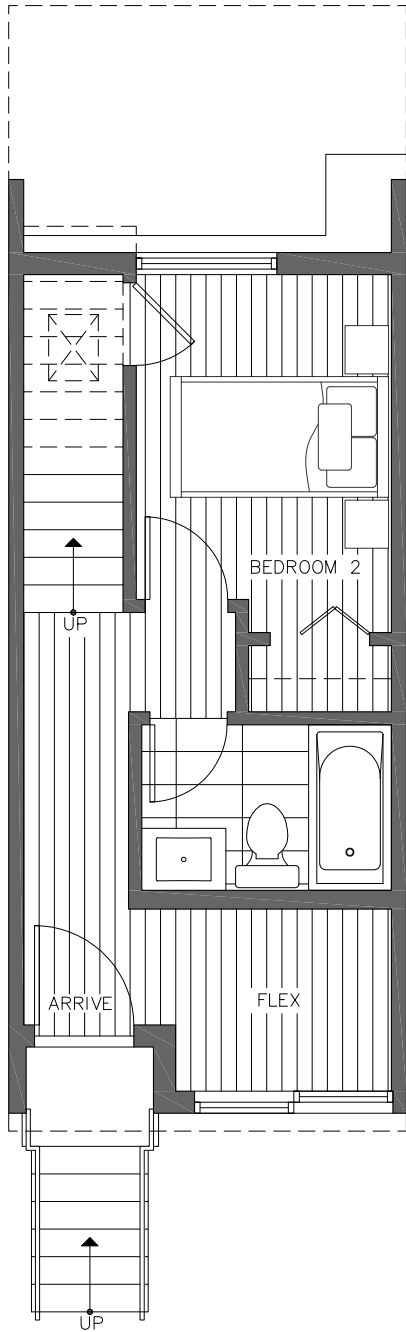

201B 23RD AVE E

SEATTLE, WA 98112

FIRST FLOOR

SECOND FLOOR

PID: 418

201B 23RD AVE E

SEATTLE, WA 98112

1,089

2

1.75

THIRD FLOOR

ROOF DECK

PID: 418