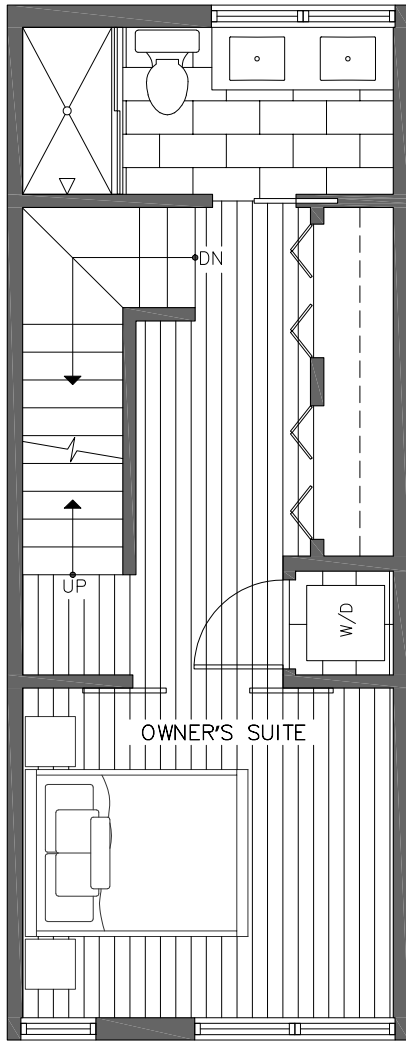

201B 23RD AVE E

SEATTLE, WA 98112

FIRST FLOOR

SECOND FLOOR

PID: 418

201B 23RD AVE E

SEATTLE, WA 98112

1,089

2

1.75

THIRD FLOOR

ROOF DECK

PID: 418