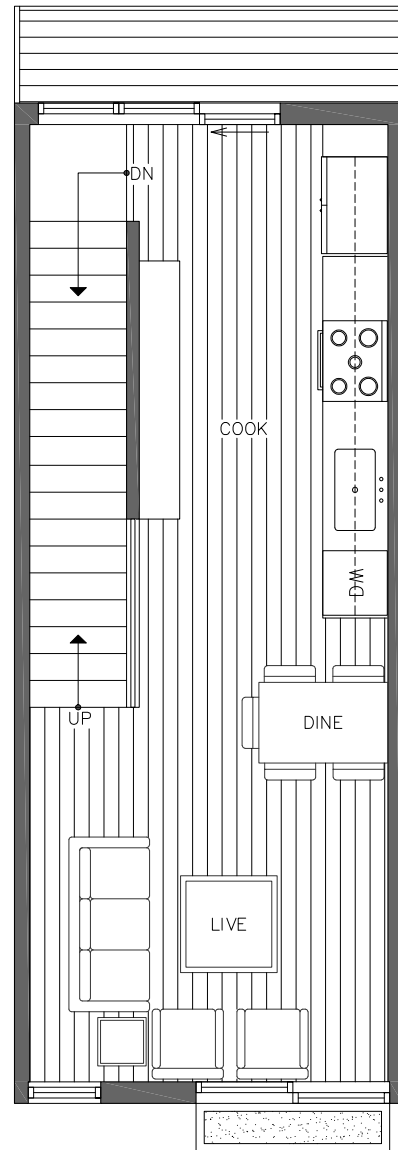

201B 23RD AVE E

SEATTLE, WA 98112

FIRST FLOOR

SECOND FLOOR

PID: 418

201B 23RD AVE E

SEATTLE, WA 98112

1,089

2

1.75

THIRD FLOOR

ROOF DECK

PID: 418