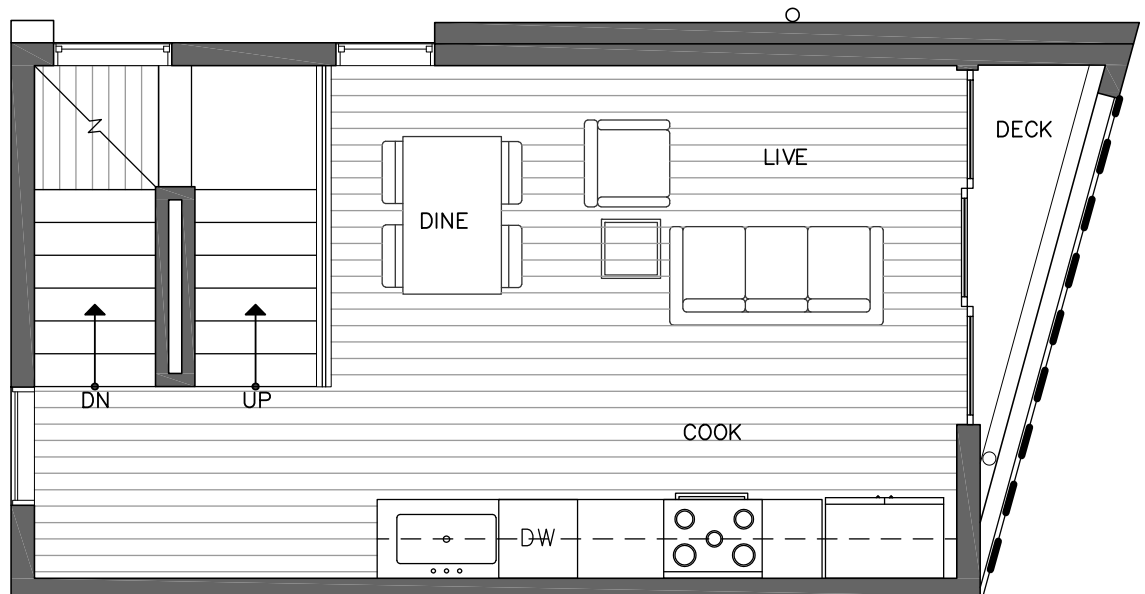

7215 5TH AVE NE

SEATTLE, WA 98115

1,284

2

1.75

OF
THE GREEN LAKE
Collection

FIRST FLOOR

SECOND FLOOR

PID:026

ISOLAHOMES.COM | 206.413.9555 | 13555 SE 36TH ST., SUITE 320, BELLEVUE, WA 98006

Disclaimer: Floor plans and site plans are for illustrative purposes only. In a continuing effort to improve products and designs, final construction elevations, square footages, floor plans and/or materials and colors may vary. Buyer to verify to their own satisfaction.