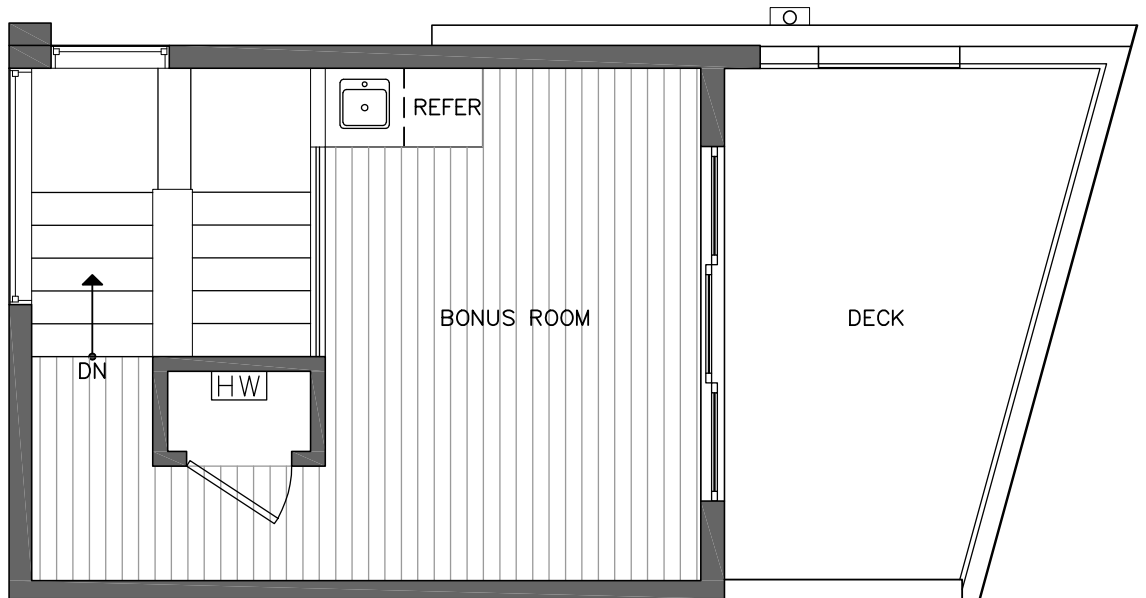

PID:026

ISOLAHOMES.COM | 206.413.9555 | 13555 SE 36TH ST., SUITE 320, BELLEVUE, WA 98006

Disclaimer: Floor plans and site plans are for illustrative purposes only. In a continuing effort to improve products and designs, final construction elevations, square footages, floor plans and/or materials and colors may vary. Buyer to verify to their own satisfaction.