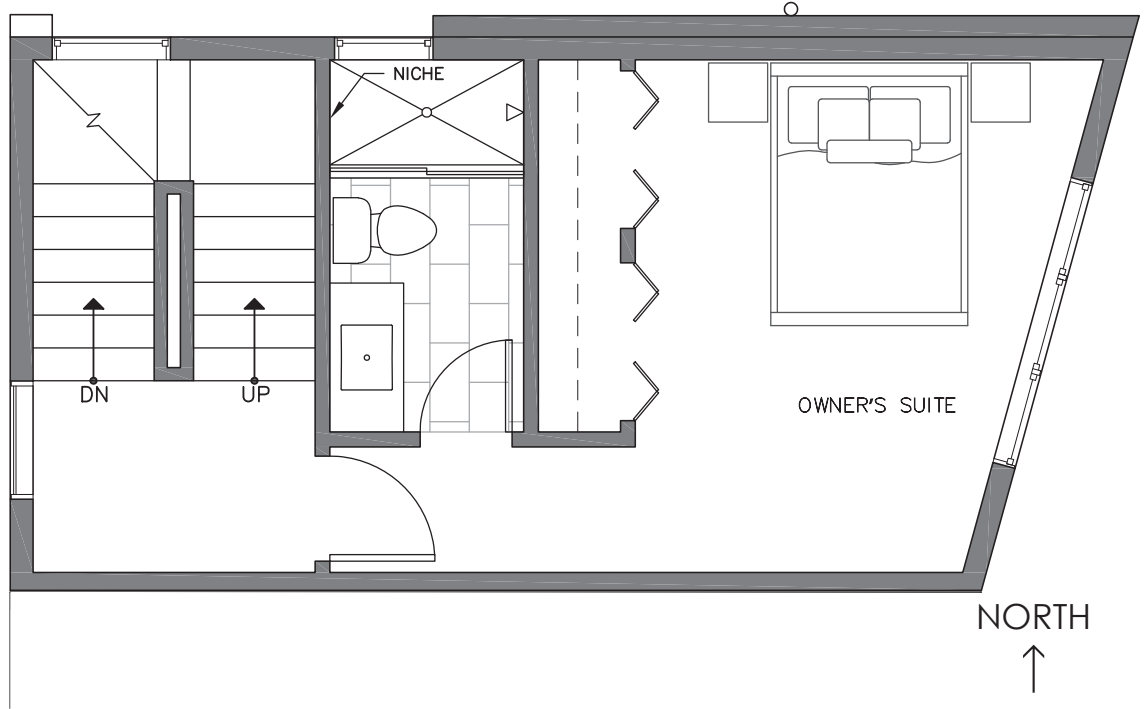

7215 5TH AVE NE

SEATTLE, WA 98115

1,284

2

1.75

OF
THE GREEN LAKE
Collection

THIRD FLOOR

PID:026

ISOLAHOMES.COM | 206.413.9555 | 13555 SE 36TH ST., SUITE 320, BELLEVUE, WA 98006

Disclaimer: Floor plans and site plans are for illustrative purposes only. In a continuing effort to improve products and designs, final construction elevations, square footages, floor plans and/or materials and colors may vary. Buyer to verify to their own satisfaction.