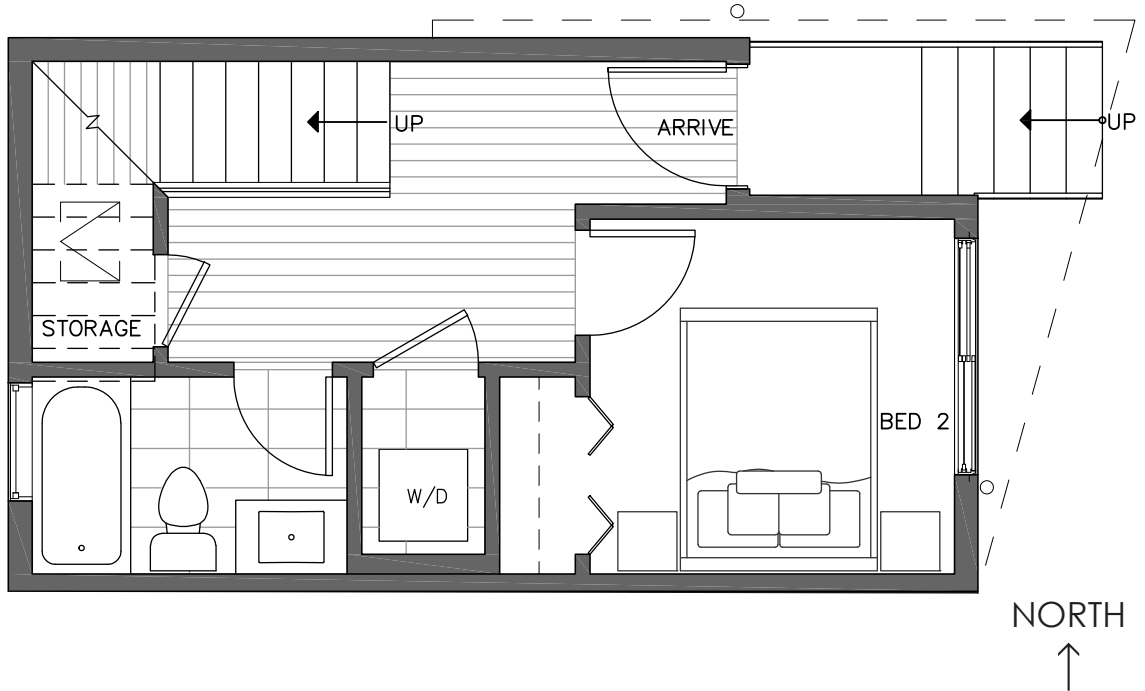

7215 5TH AVE NE

SEATTLE, WA 98115

1,284

2

1.75

OF
THE GREEN LAKE
Collection

FIRST FLOOR

SECOND FLOOR

PID:026

ISOLAHOMES.COM | 206.413.9555 | 13555 SE 36TH ST., SUITE 320, BELLEVUE, WA 98006

Disclaimer: Floor plans and site plans are for illustrative purposes only. In a continuing effort to improve products and designs, final construction elevations, square footages, floor plans and/or materials and colors may vary. Buyer to verify to their own satisfaction.