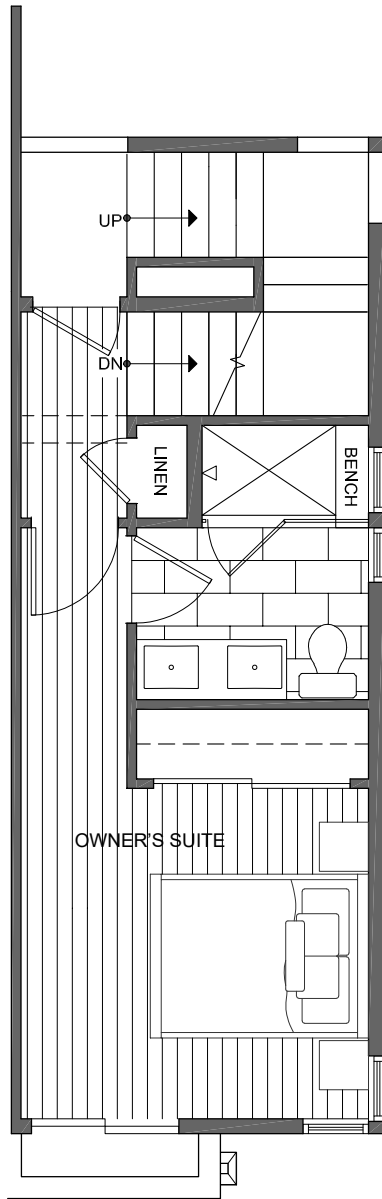

1417 E HOWELL ST

SEATTLE, WA 98122

1,106

2

1.75

FIRST FLOOR

SECOND FLOOR

PID: 442

1417 E HOWELL ST

SEATTLE, WA 98122

1,106

2

1.75

THIRD FLOOR

ROOF DECK

PID: 442