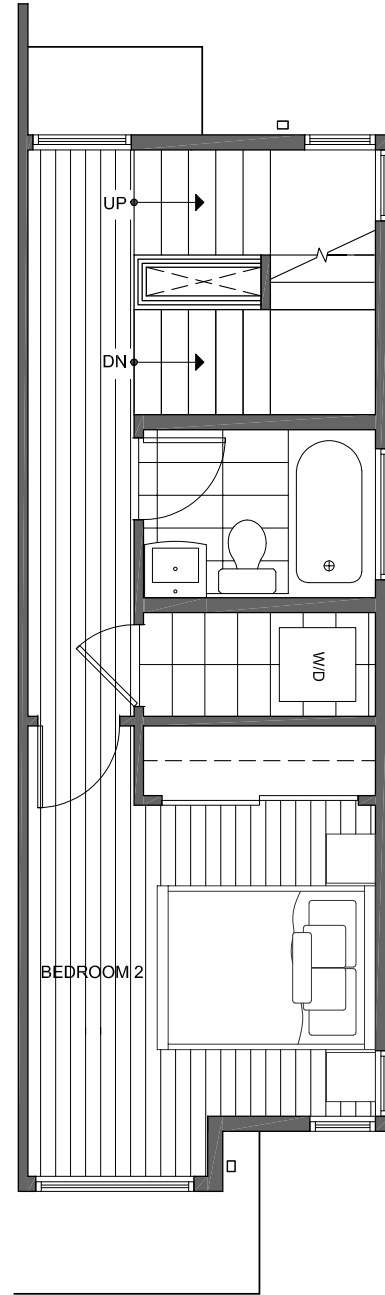

1417 E HOWELL ST

SEATTLE, WA 98122

1,106

2

1.75

FIRST FLOOR

SECOND FLOOR

PID: 442

1417 E HOWELL ST

SEATTLE, WA 98122

1,106

2

1.75

THIRD FLOOR

ROOF DECK

PID: 442