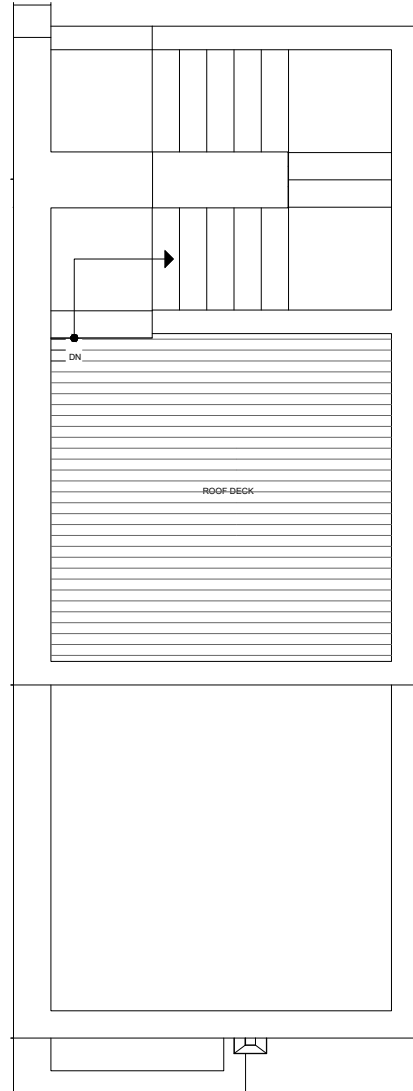

1417 E HOWELL ST

SEATTLE, WA 98122

1,106

2

1.75

FIRST FLOOR

SECOND FLOOR

PID: 442

1417 E HOWELL ST

SEATTLE, WA 98122

1,106

2

1.75

THIRD FLOOR

ROOF DECK

PID: 442