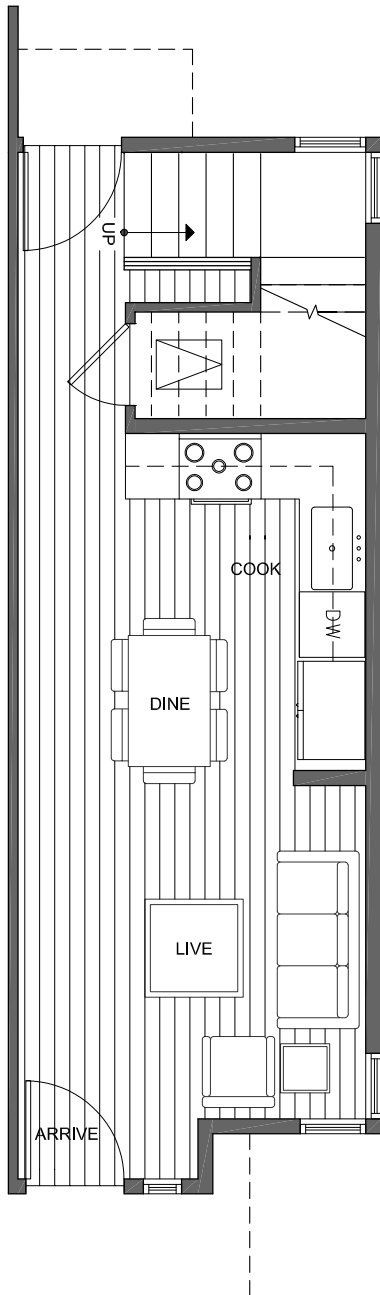

1417 E HOWELL ST

SEATTLE, WA 98122

1,106

2

1.75

FIRST FLOOR

SECOND FLOOR

PID: 442

1417 E HOWELL ST

SEATTLE, WA 98122

1,106

2

1.75

THIRD FLOOR

ROOF DECK

PID: 442