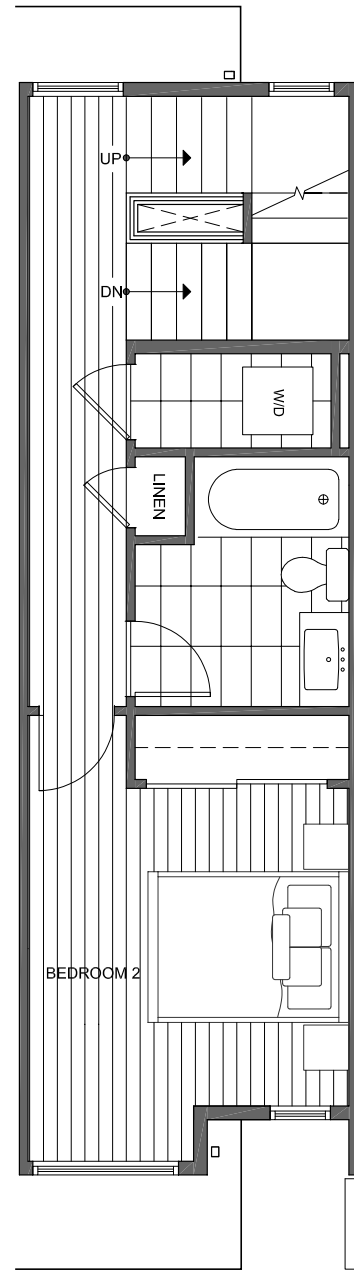

# 1419 E HOWELL ST

SEATTLE, WA 98122

1,224

2

1.75

FIRST FLOOR

SECOND FLOOR

N

# 1419 E HOWELL ST

SEATTLE, WA 98122

1,224

2

1.75

THIRD FLOOR

ROOF DECK

PID: 442