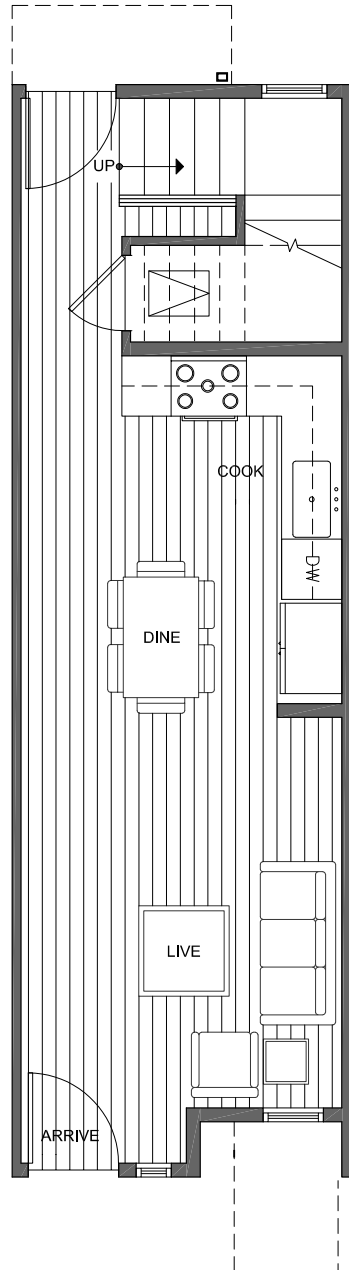

# 1419 E HOWELL ST

SEATTLE, WA 98122

1,224

2

1.75

FIRST FLOOR

SECOND FLOOR

N

# 1419 E HOWELL ST

SEATTLE, WA 98122

1,224

2

1.75

THIRD FLOOR

ROOF DECK

PID: 442