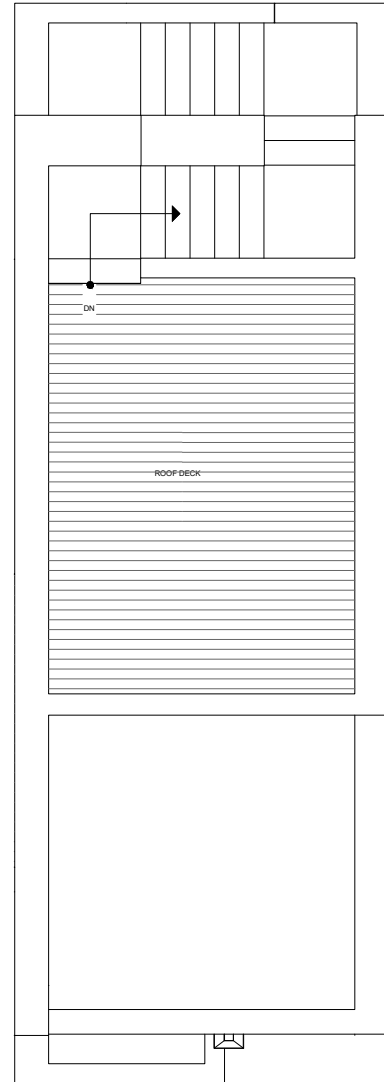

# 1419 E HOWELL ST

SEATTLE, WA 98122

1,224

2

1.75

FIRST FLOOR

SECOND FLOOR

N

# 1419 E HOWELL ST

SEATTLE, WA 98122

1,224

2

1.75

THIRD FLOOR

ROOF DECK

PID: 442