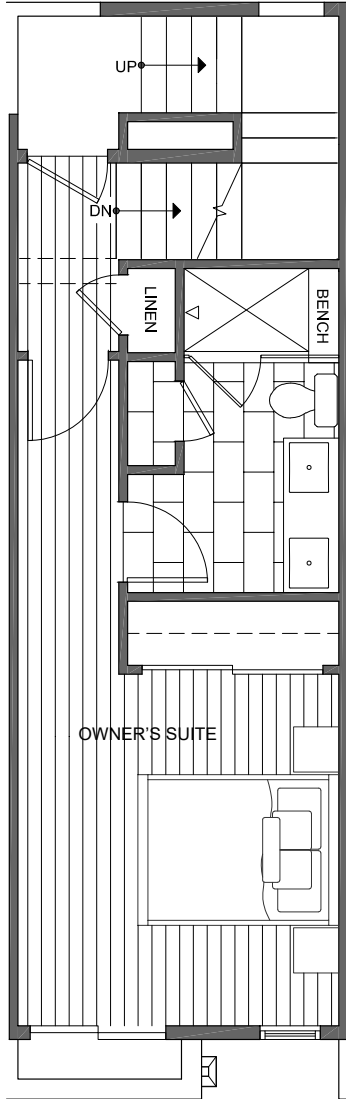

# 1419 E HOWELL ST

SEATTLE, WA 98122

1,224

2

1.75

FIRST FLOOR

SECOND FLOOR

N

# 1419 E HOWELL ST

SEATTLE, WA 98122

1,224

2

1.75

THIRD FLOOR

ROOF DECK

PID: 442