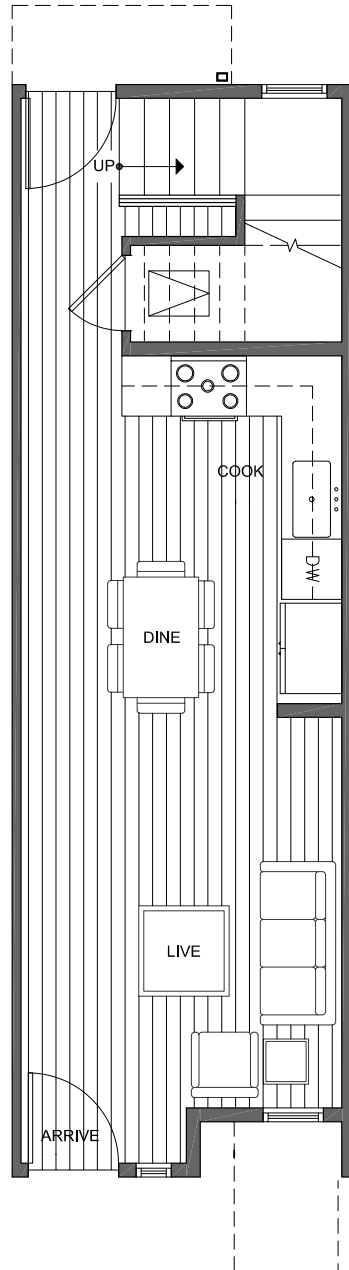

1421 E HOWELL ST

SEATTLE, WA 98122

1,223

2

1.75

FIRST FLOOR

SECOND FLOOR

N

PID: 442

1421 E HOWELL ST

SEATTLE, WA 98122

1,223

2

1.75

THIRD FLOOR

ROOF DECK