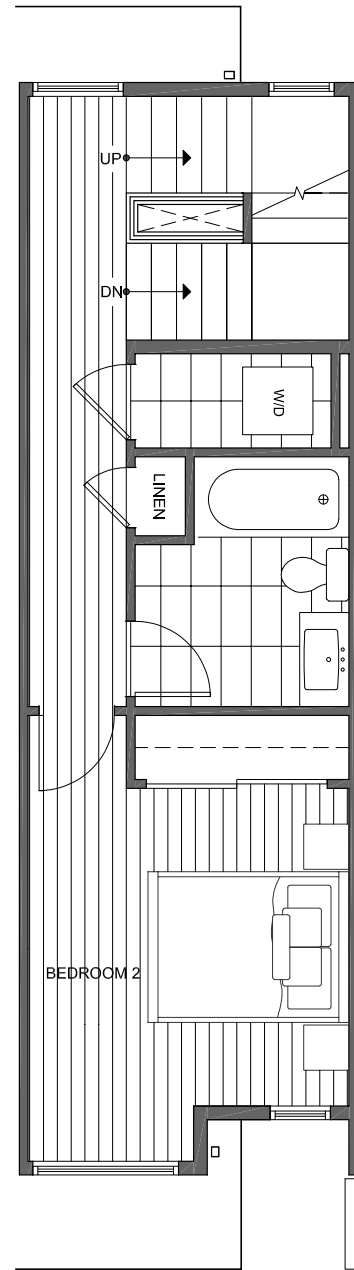

1421 E HOWELL ST

SEATTLE, WA 98122

1,223

2

1.75

FIRST FLOOR

SECOND FLOOR

N

PID: 442

1421 E HOWELL ST

SEATTLE, WA 98122

1,223

2

1.75

THIRD FLOOR

ROOF DECK