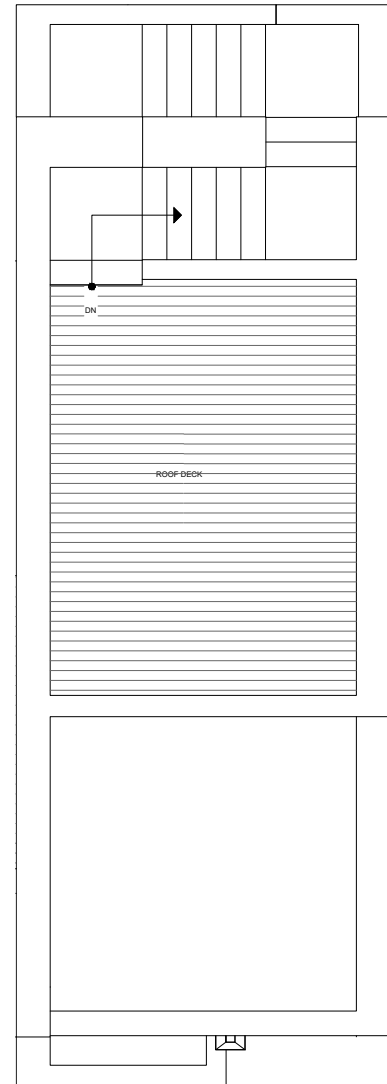

1421 E HOWELL ST

SEATTLE, WA 98122

1,223

2

1.75

FIRST FLOOR

SECOND FLOOR

N

PID: 442

1421 E HOWELL ST

SEATTLE, WA 98122

1,223

2

1.75

THIRD FLOOR

ROOF DECK