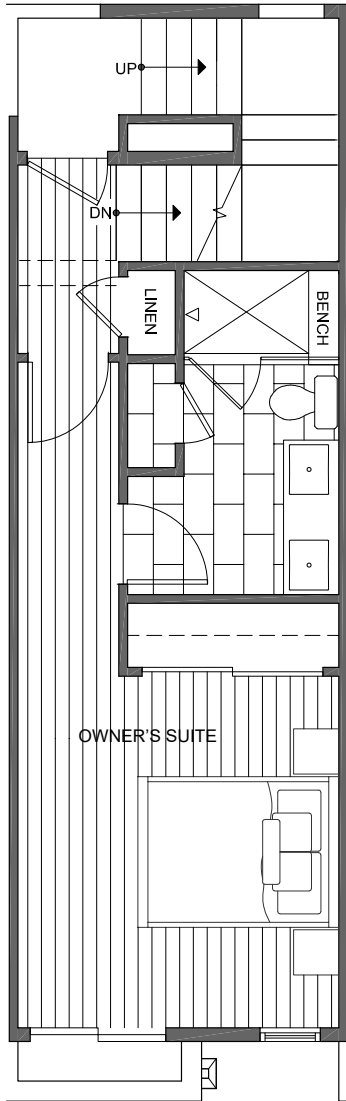

1421 E HOWELL ST

SEATTLE, WA 98122

1,223

2

1.75

FIRST FLOOR

SECOND FLOOR

N

PID: 442

1421 E HOWELL ST

SEATTLE, WA 98122

1,223

2

1.75

THIRD FLOOR

ROOF DECK