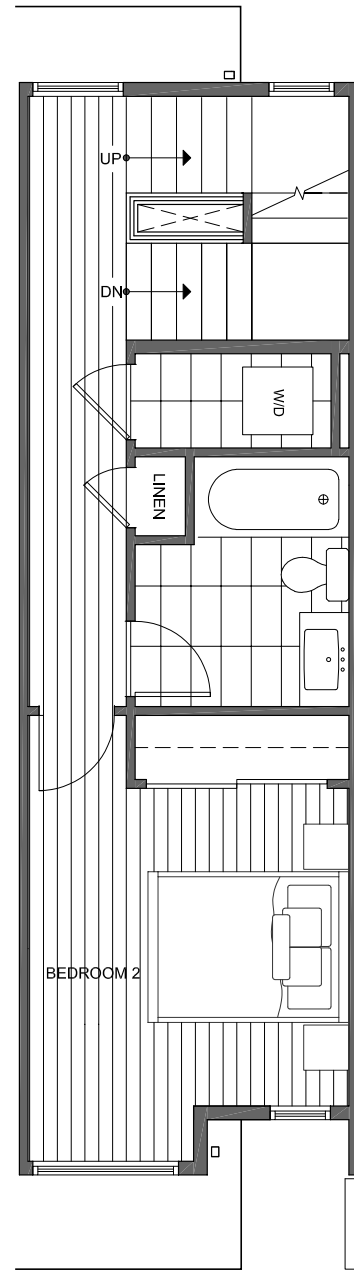

# 1423 E HOWELL ST

SEATTLE, WA 98122

1,225

2

1.75

FIRST FLOOR

SECOND FLOOR

N

# 1423 E HOWELL ST

SEATTLE, WA 98122

1,225

2

1.75

THIRD FLOOR

ROOF DECK

PID: 442