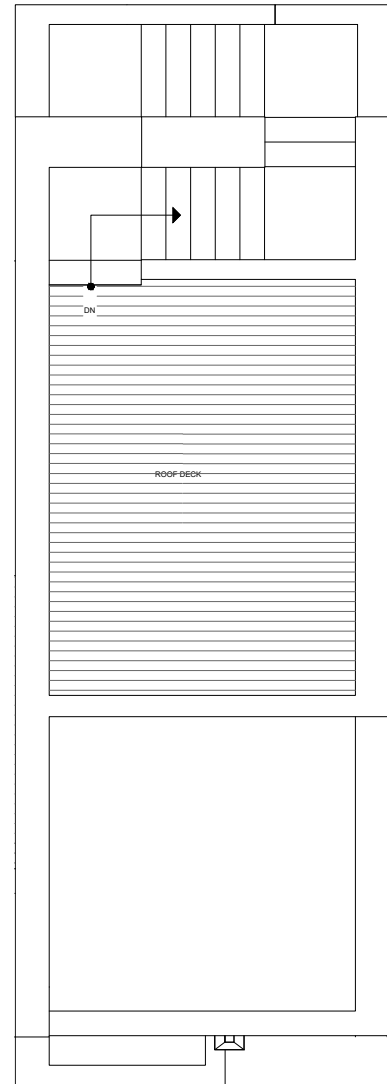

# 1423 E HOWELL ST

SEATTLE, WA 98122

1,225

2

1.75

FIRST FLOOR

SECOND FLOOR

N

# 1423 E HOWELL ST

SEATTLE, WA 98122

1,225

2

1.75

THIRD FLOOR

ROOF DECK

PID: 442