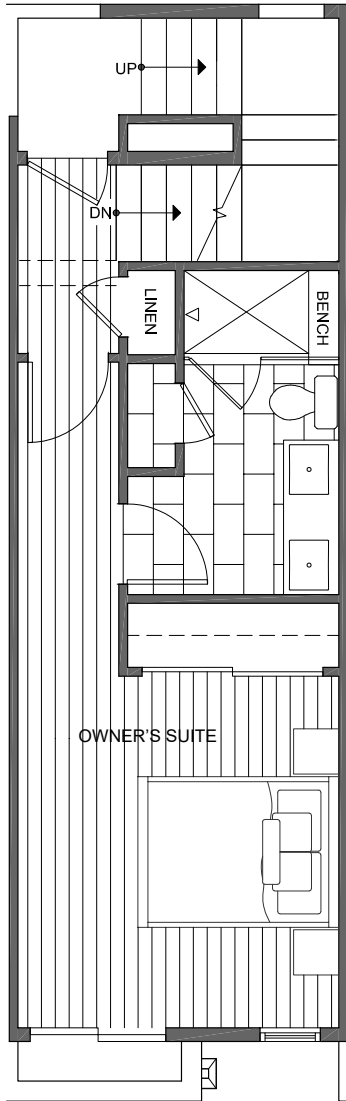

# 1423 E HOWELL ST

SEATTLE, WA 98122

1,225

2

1.75

FIRST FLOOR

SECOND FLOOR

N

# 1423 E HOWELL ST

SEATTLE, WA 98122

1,225

2

1.75

THIRD FLOOR

ROOF DECK

PID: 442