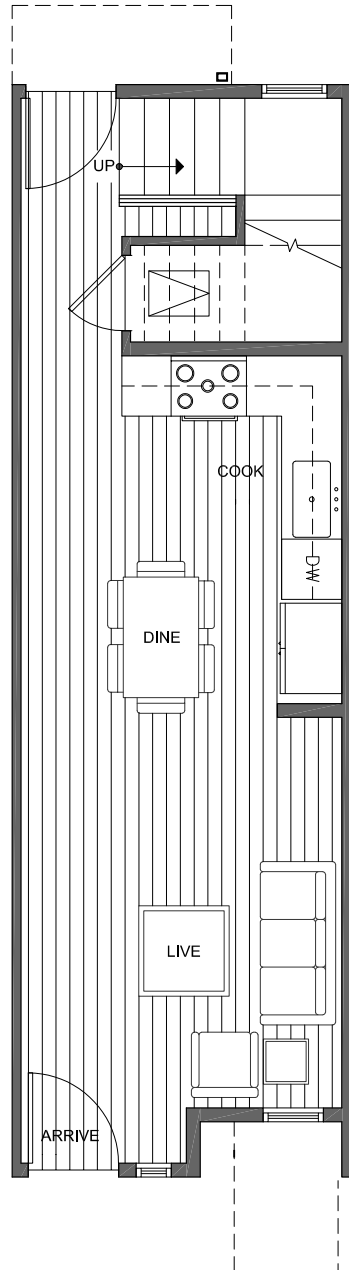

# 1423 E HOWELL ST

SEATTLE, WA 98122

1,225

2

1.75

FIRST FLOOR

SECOND FLOOR

N

# 1423 E HOWELL ST

SEATTLE, WA 98122

1,225

2

1.75

THIRD FLOOR

ROOF DECK

PID: 442