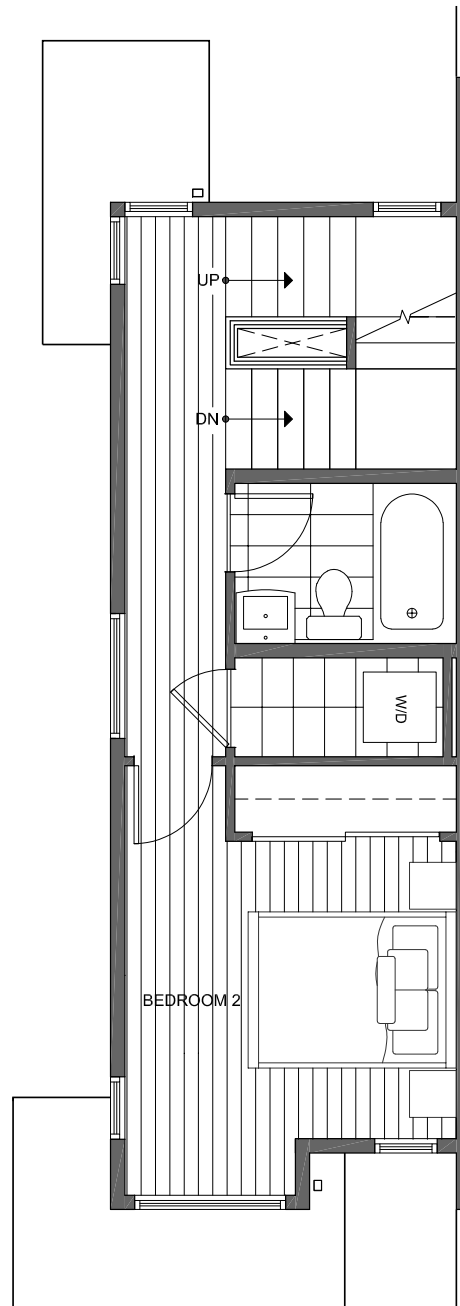

1425 E HOWELL ST

SEATTLE, WA 98122

1,107

2

1.75

FIRST FLOOR

SECOND FLOOR

PID: 442

1425 E HOWELL ST

SEATTLE, WA 98122

1,107

2

1.75

THIRD FLOOR

ROOF DECK

N