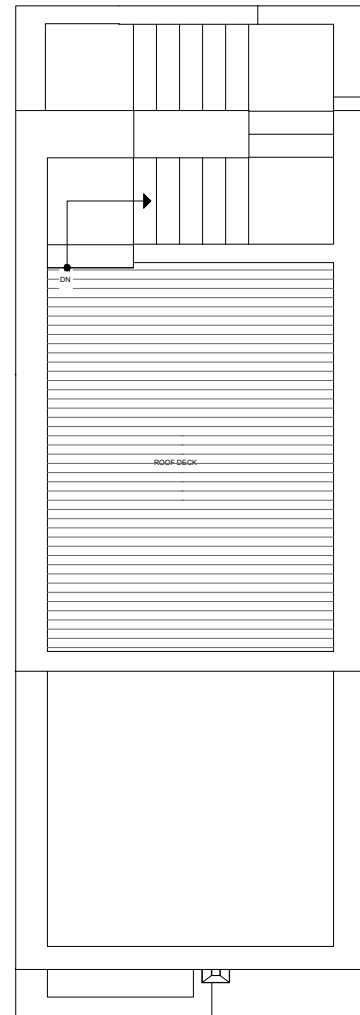

1425 E HOWELL ST

SEATTLE, WA 98122

1,107

2

1.75

FIRST FLOOR

SECOND FLOOR

PID: 442

1425 E HOWELL ST

SEATTLE, WA 98122

1,107

2

1.75

THIRD FLOOR

ROOF DECK

N