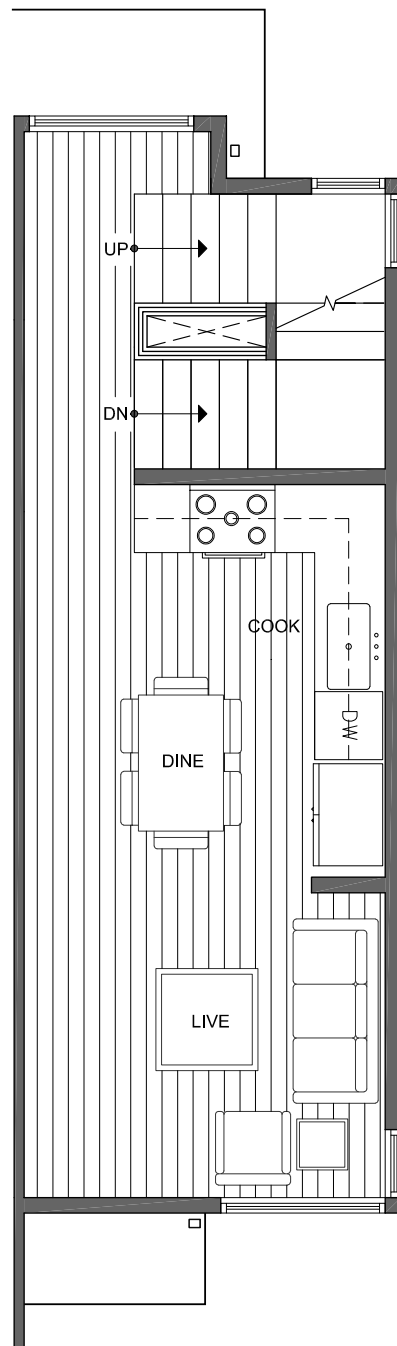

# 1427 E HOWELL ST

SEATTLE, WA 98122

1,052

2

1.75

FIRST FLOOR

SECOND FLOOR

PID: 442

# 1427 E HOWELL ST

SEATTLE, WA 98122

1,052

2

1.75

THIRD FLOOR

ROOF DECK

PID: 442