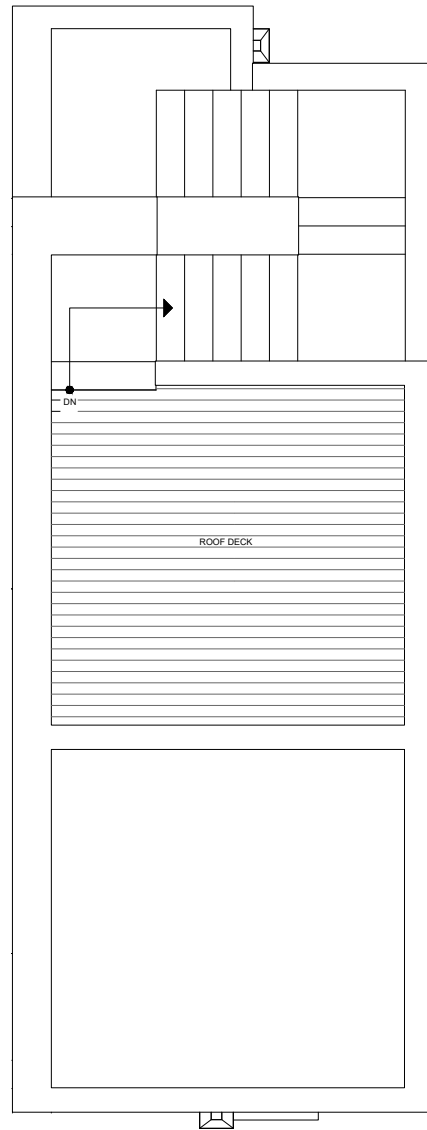

# 1427 E HOWELL ST

SEATTLE, WA 98122

1,052

2

1.75

FIRST FLOOR

SECOND FLOOR

PID: 442

# 1427 E HOWELL ST

SEATTLE, WA 98122

1,052

2

1.75

THIRD FLOOR

ROOF DECK

PID: 442