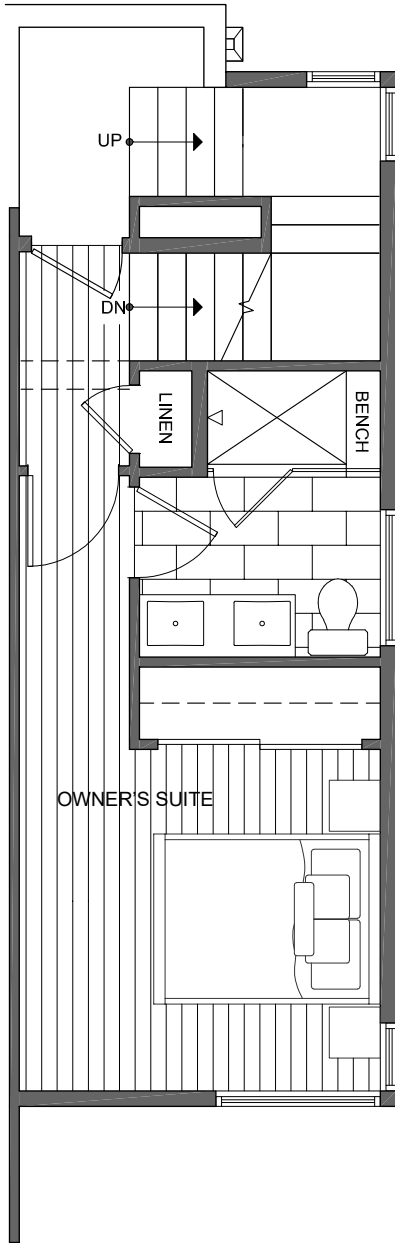

# 1427 E HOWELL ST

SEATTLE, WA 98122

1,052

2

1.75

FIRST FLOOR

SECOND FLOOR

PID: 442

# 1427 E HOWELL ST

SEATTLE, WA 98122

1,052

2

1.75

THIRD FLOOR

ROOF DECK

PID: 442