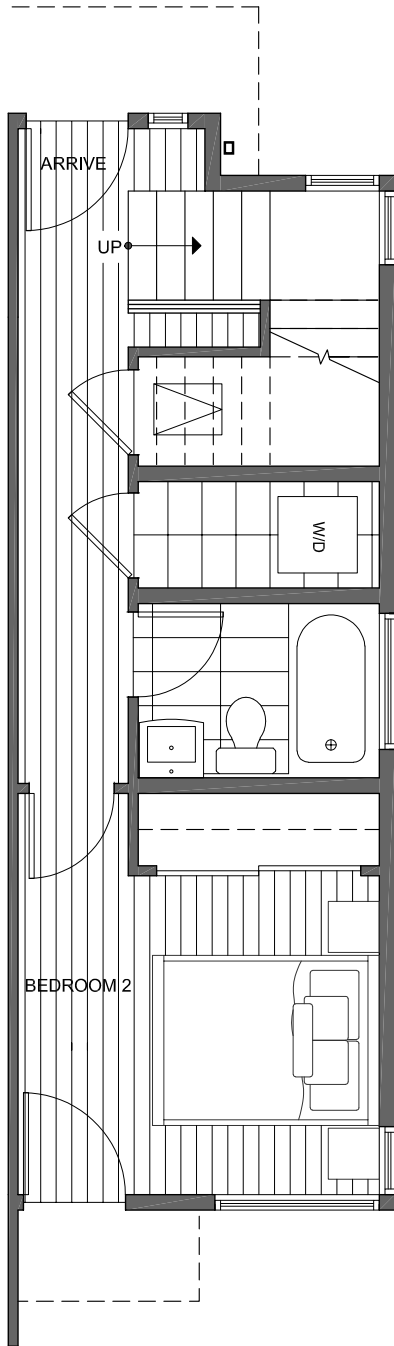

# 1427 E HOWELL ST

SEATTLE, WA 98122

1,052

2

1.75

FIRST FLOOR

SECOND FLOOR

PID: 442

# 1427 E HOWELL ST

SEATTLE, WA 98122

1,052

2

1.75

THIRD FLOOR

ROOF DECK

PID: 442