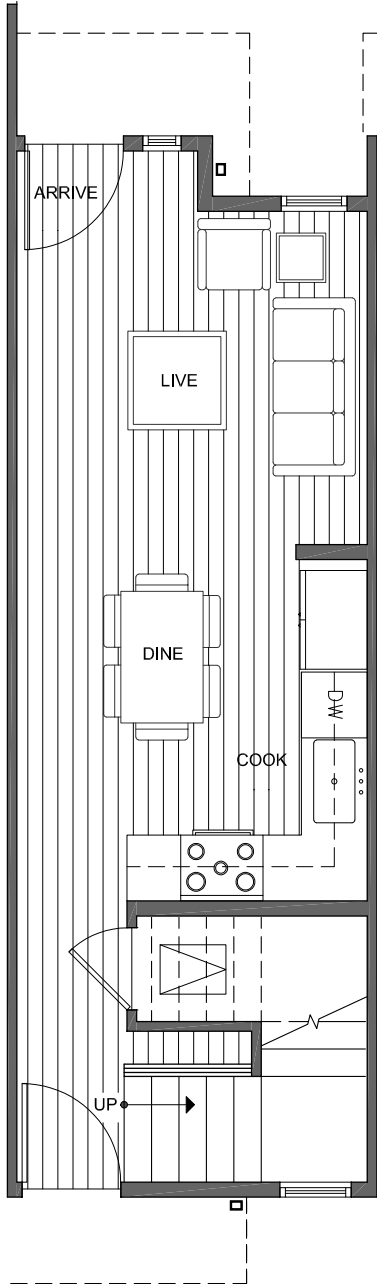

1429 E HOWELL ST

SEATTLE, WA 98122

1,089

2

1.75

FIRST FLOOR

SECOND FLOOR

PID: 442

1429 E HOWELL ST

SEATTLE, WA 98122

1,089

2

1.75

THIRD FLOOR

ROOF DECK

PID: 442