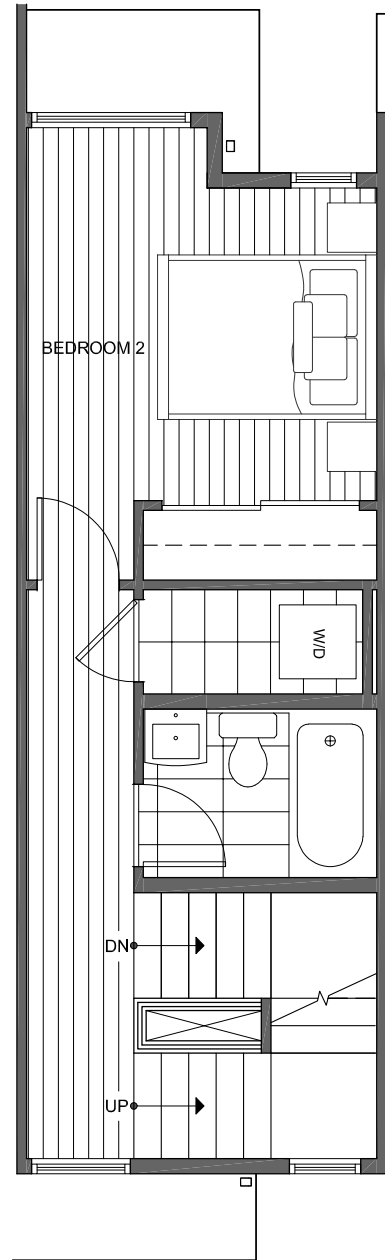

1429 E HOWELL ST

SEATTLE, WA 98122

1,089

2

1.75

FIRST FLOOR

SECOND FLOOR

PID: 442

1429 E HOWELL ST

SEATTLE, WA 98122

1,089

2

1.75

THIRD FLOOR

ROOF DECK

PID: 442