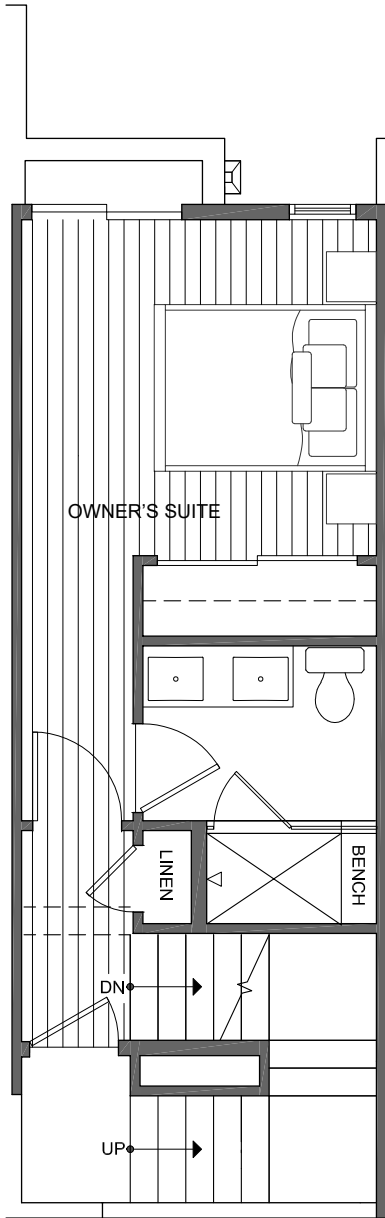

1429 E HOWELL ST

SEATTLE, WA 98122

1,089

2

1.75

FIRST FLOOR

SECOND FLOOR

PID: 442

1429 E HOWELL ST

SEATTLE, WA 98122

1,089

2

1.75

THIRD FLOOR

ROOF DECK

PID: 442