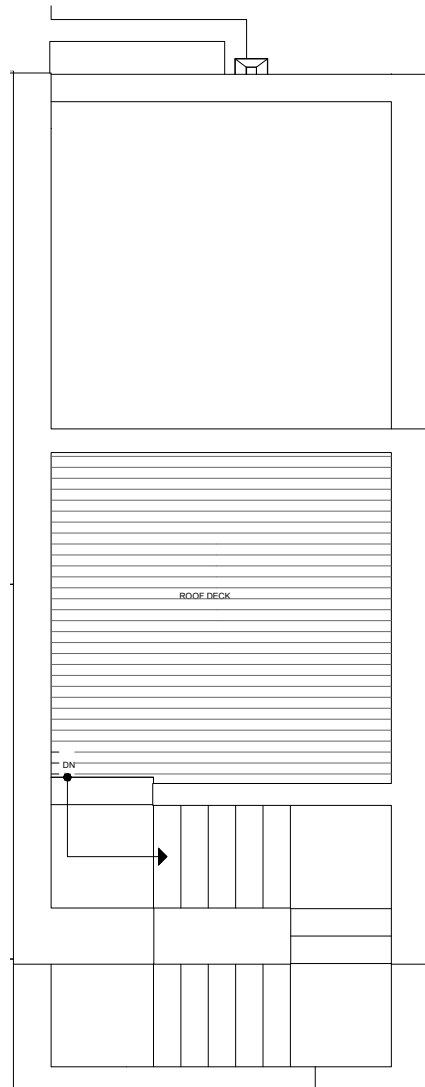

# 1431 E HOWELL ST

SEATTLE, WA 98122

1,087

2

1.75

FIRST FLOOR

SECOND FLOOR

PID: 442

# 1431 E HOWELL ST

SEATTLE, WA 98122

1,087

2

1.75

THIRD FLOOR

ROOF DECK

PID: 442