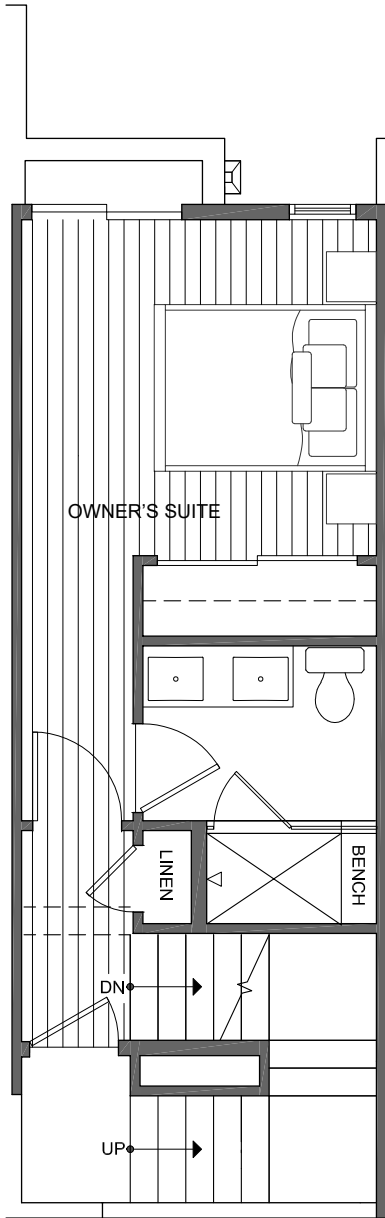

# 1431 E HOWELL ST

SEATTLE, WA 98122

1,087

2

1.75

FIRST FLOOR

SECOND FLOOR

PID: 442

# 1431 E HOWELL ST

SEATTLE, WA 98122

1,087

2

1.75

THIRD FLOOR

ROOF DECK

PID: 442