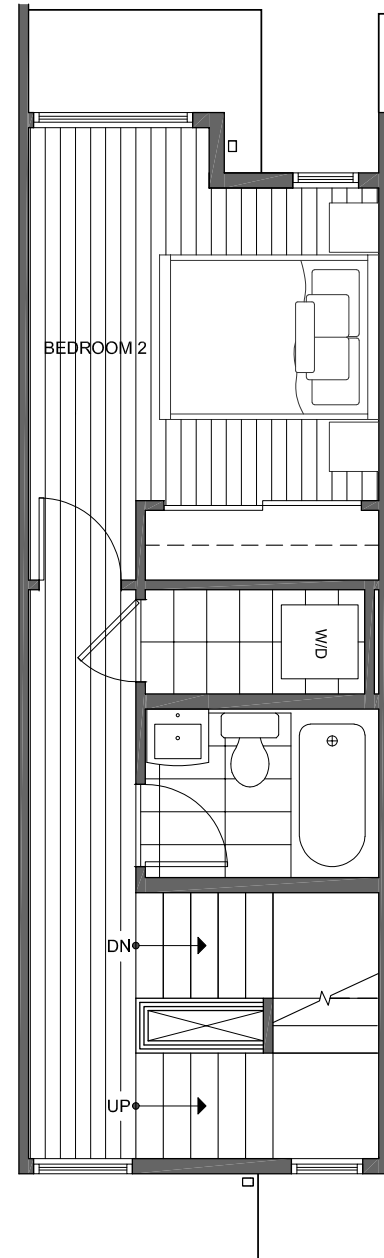

# 1431 E HOWELL ST

SEATTLE, WA 98122

1,087

2

1.75

FIRST FLOOR

SECOND FLOOR

PID: 442

# 1431 E HOWELL ST

SEATTLE, WA 98122

1,087

2

1.75

THIRD FLOOR

ROOF DECK

PID: 442