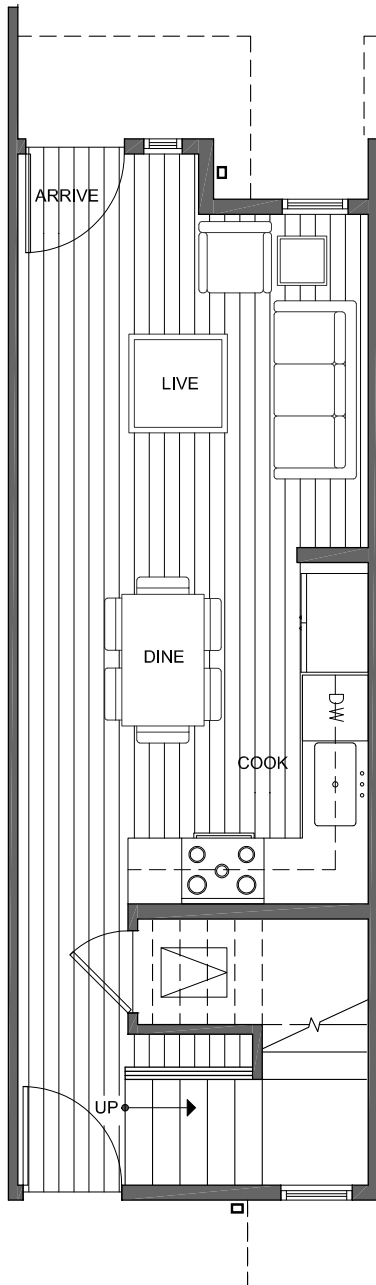

# 1431 E HOWELL ST

SEATTLE, WA 98122

1,087

2

1.75

FIRST FLOOR

SECOND FLOOR

PID: 442

# 1431 E HOWELL ST

SEATTLE, WA 98122

1,087

2

1.75

THIRD FLOOR

ROOF DECK

PID: 442