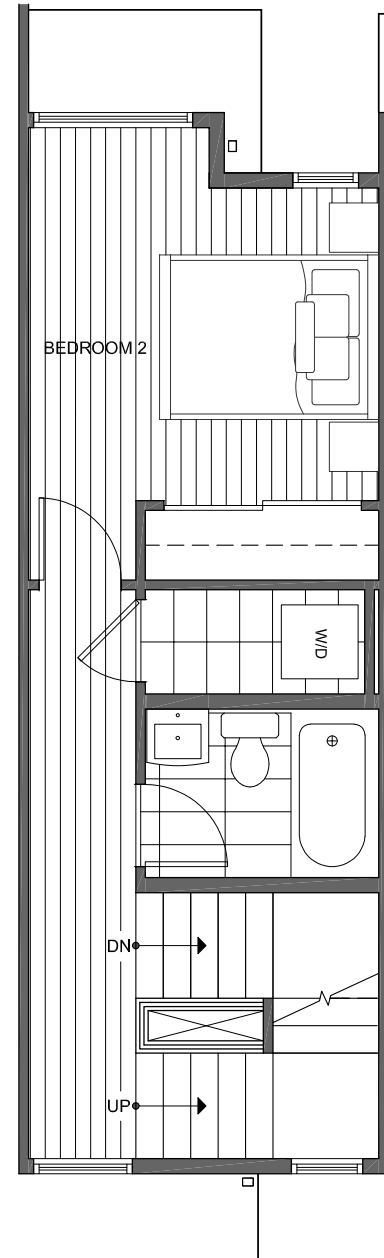

# 1433 E HOWELL ST

SEATTLE, WA 98122

1,091

2

1.75

FIRST FLOOR

SECOND FLOOR

PID: 442

# 1433 E HOWELL ST

SEATTLE, WA 98122

1,091

2

1.75

THIRD FLOOR

ROOF DECK

N