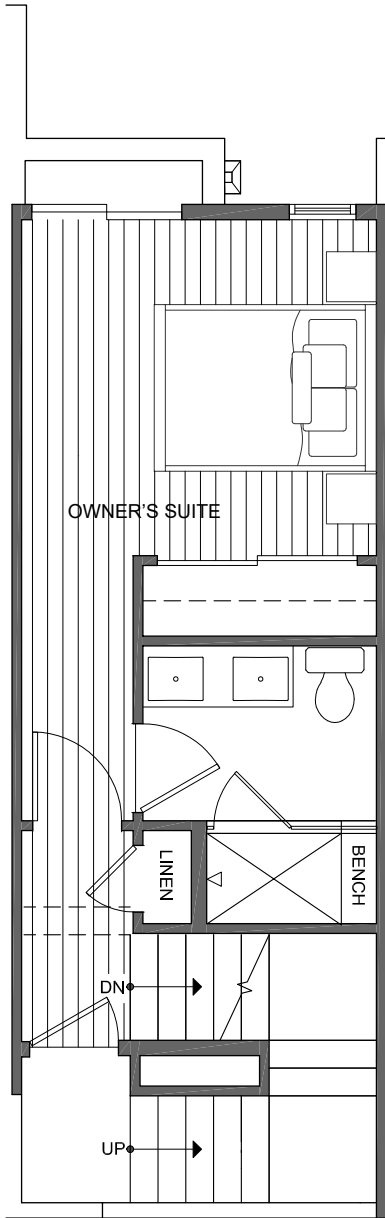

# 1433 E HOWELL ST

SEATTLE, WA 98122

1,091

2

1.75

FIRST FLOOR

SECOND FLOOR

PID: 442

# 1433 E HOWELL ST

SEATTLE, WA 98122

1,091

2

1.75

THIRD FLOOR

ROOF DECK

N