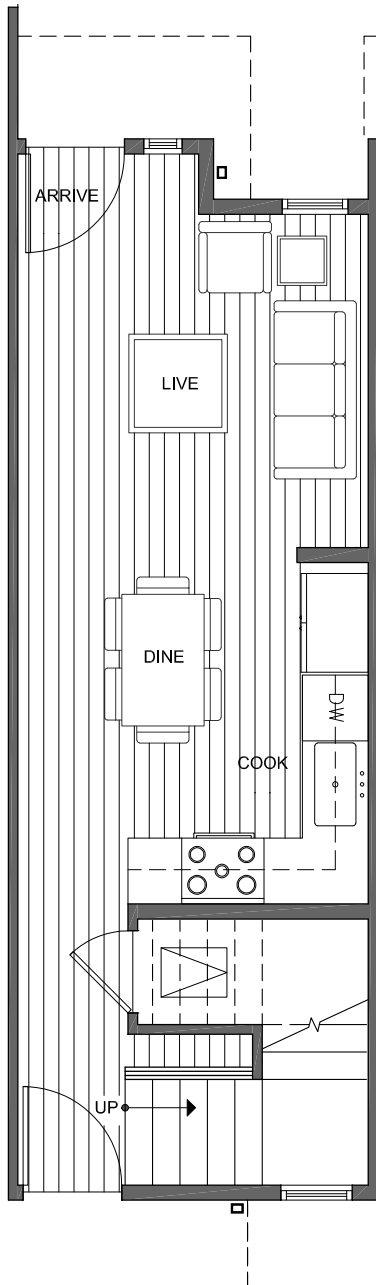

# 1433 E HOWELL ST

SEATTLE, WA 98122

1,091

2

1.75

FIRST FLOOR

SECOND FLOOR

PID: 442

# 1433 E HOWELL ST

SEATTLE, WA 98122

1,091

2

1.75

THIRD FLOOR

ROOF DECK

N