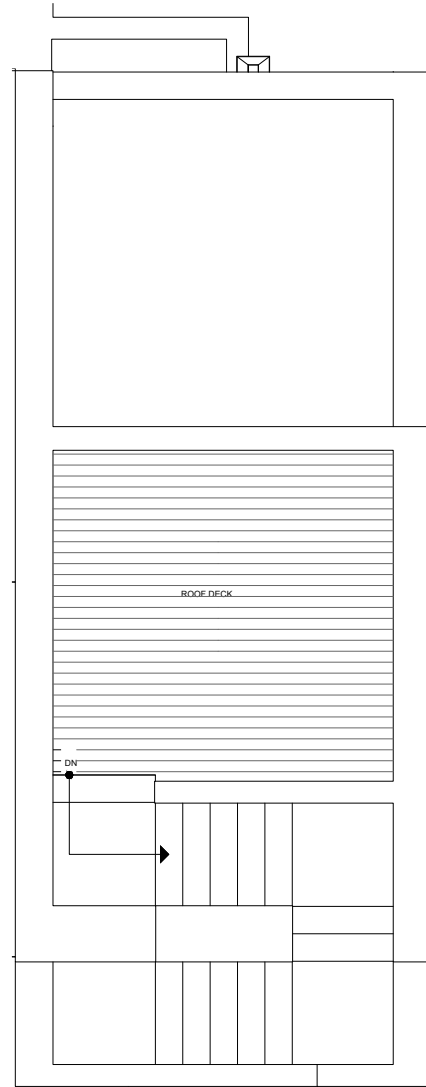

# 1433 E HOWELL ST

SEATTLE, WA 98122

1,091

2

1.75

FIRST FLOOR

SECOND FLOOR

PID: 442

# 1433 E HOWELL ST

SEATTLE, WA 98122

1,091

2

1.75

THIRD FLOOR

ROOF DECK

N