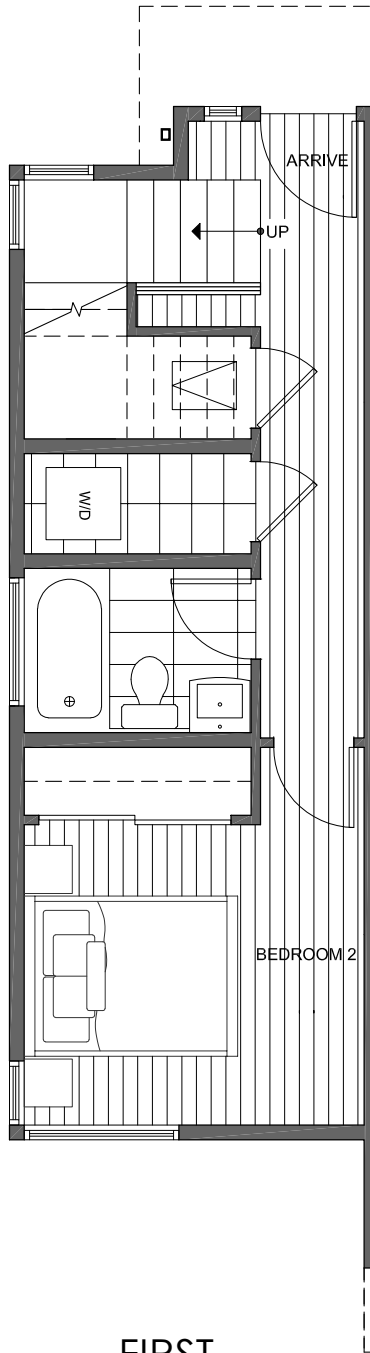

1435 E HOWELL ST

SEATTLE, WA 98122

1,049

2

1.75

FIRST FLOOR

SECOND FLOOR

PID: 442

1435 E HOWELL ST

SEATTLE, WA 98122

1,049

2

1.75

THIRD FLOOR

ROOF DECK

PID: 442