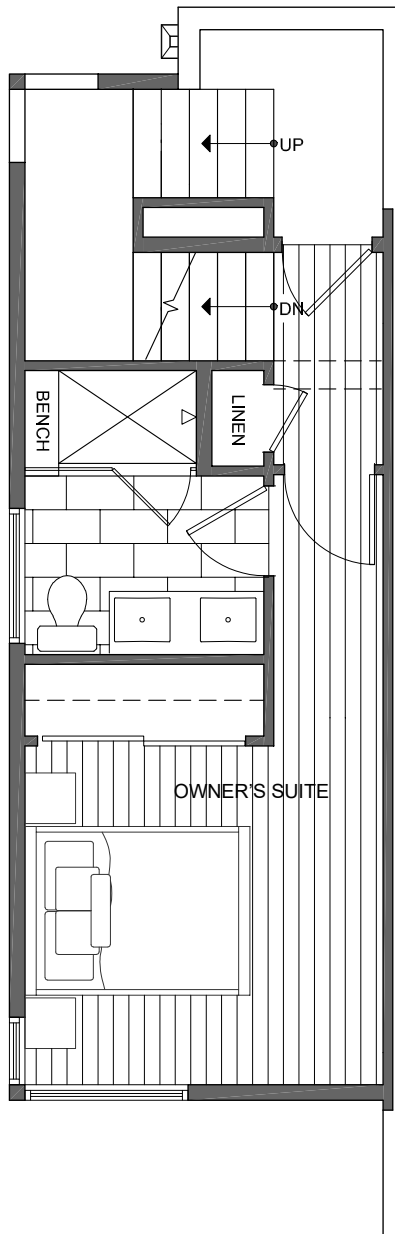

1435 E HOWELL ST

SEATTLE, WA 98122

1,049

2

1.75

FIRST FLOOR

SECOND FLOOR

PID: 442

1435 E HOWELL ST

SEATTLE, WA 98122

1,049

2

1.75

THIRD FLOOR

ROOF DECK

PID: 442