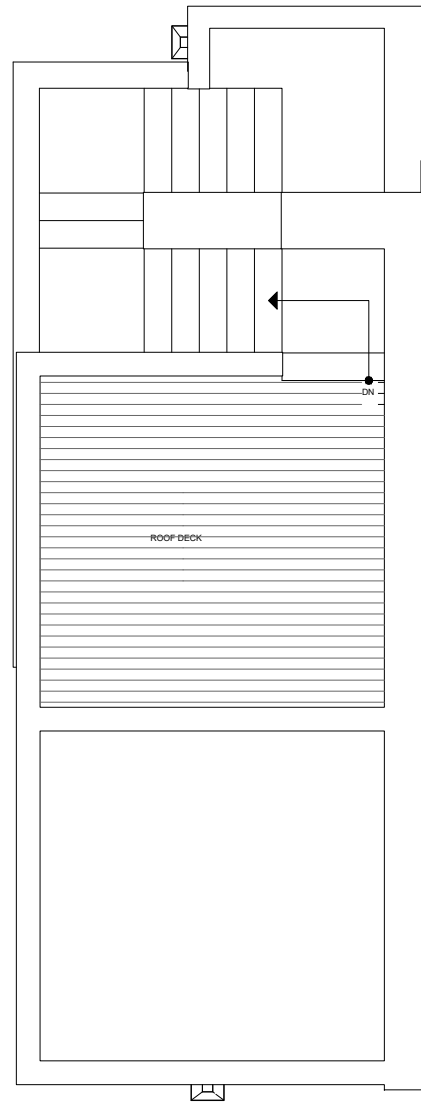

1435 E HOWELL ST

SEATTLE, WA 98122

1,049

2

1.75

FIRST FLOOR

SECOND FLOOR

PID: 442

1435 E HOWELL ST

SEATTLE, WA 98122

1,049

2

1.75

THIRD FLOOR

ROOF DECK

PID: 442