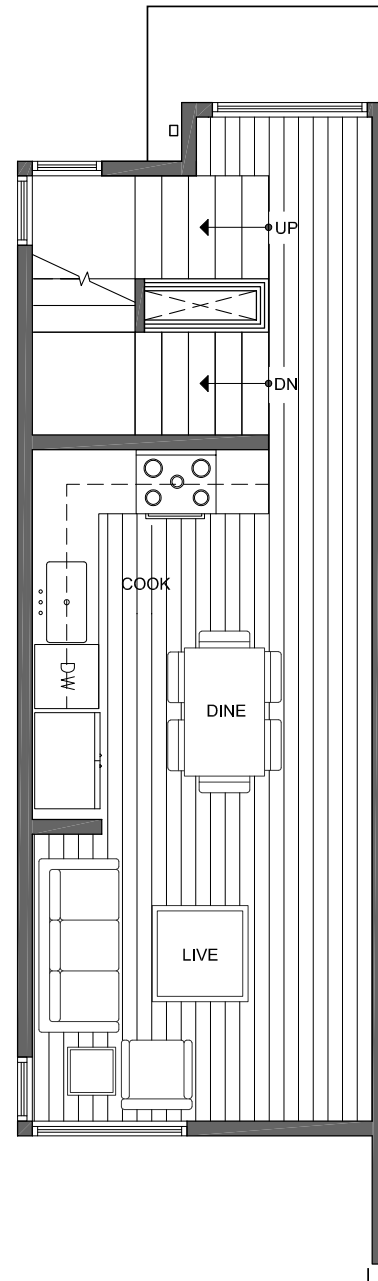

1435 E HOWELL ST

SEATTLE, WA 98122

1,049

2

1.75

FIRST FLOOR

SECOND FLOOR

PID: 442

1435 E HOWELL ST

SEATTLE, WA 98122

1,049

2

1.75

THIRD FLOOR

ROOF DECK

PID: 442