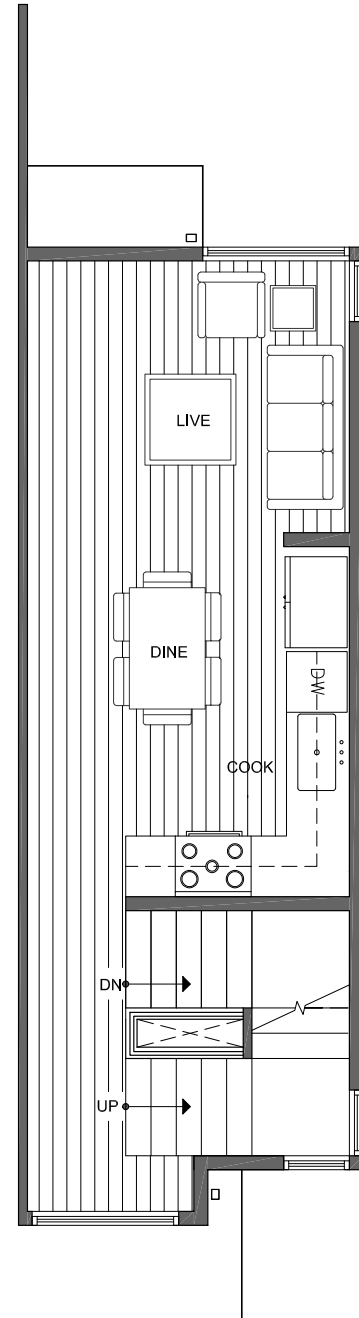

1437 E HOWELL ST

SEATTLE, WA 98122

1,057

2

1.75

FIRST FLOOR

SECOND FLOOR

PID: 442

1437 E HOWELL ST

SEATTLE, WA 98122

1,057

2

1.75

THIRD FLOOR

ROOF DECK

PID: 442