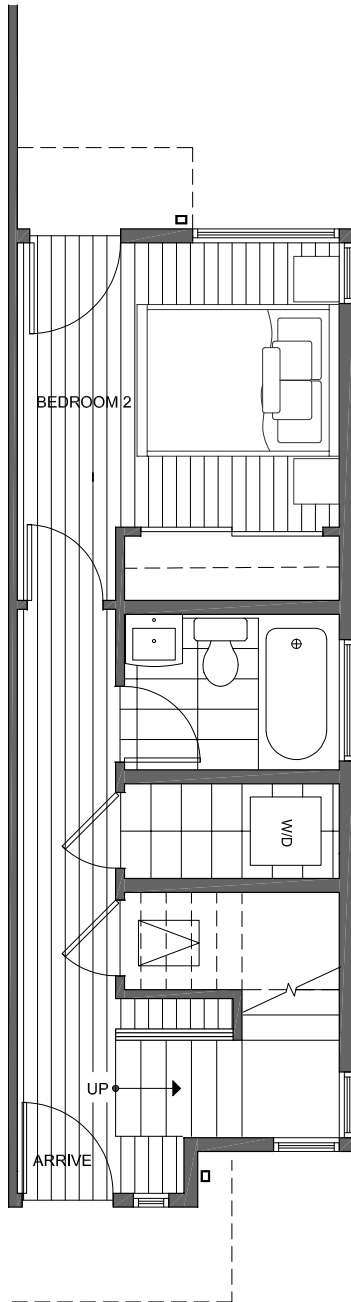

1437 E HOWELL ST

SEATTLE, WA 98122

1,057

2

1.75

FIRST FLOOR

SECOND FLOOR

PID: 442

1437 E HOWELL ST

SEATTLE, WA 98122

1,057

2

1.75

THIRD FLOOR

ROOF DECK

PID: 442