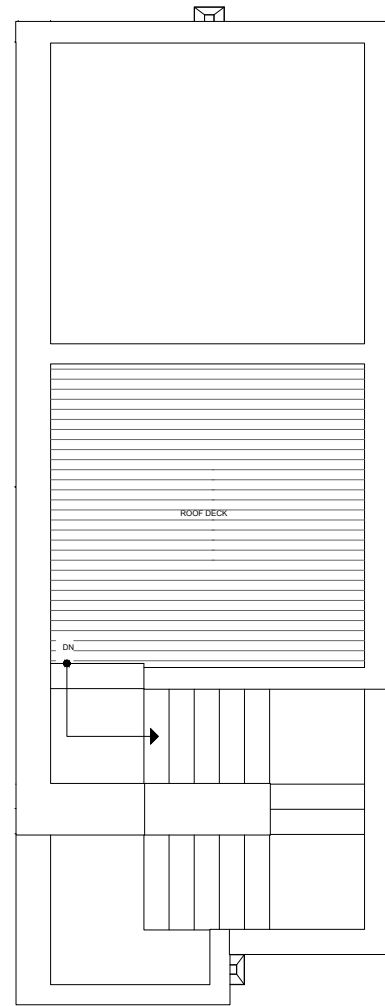

1437 E HOWELL ST

SEATTLE, WA 98122

1,057

2

1.75

THIRD FLOOR

ROOF DECK

PID: 442