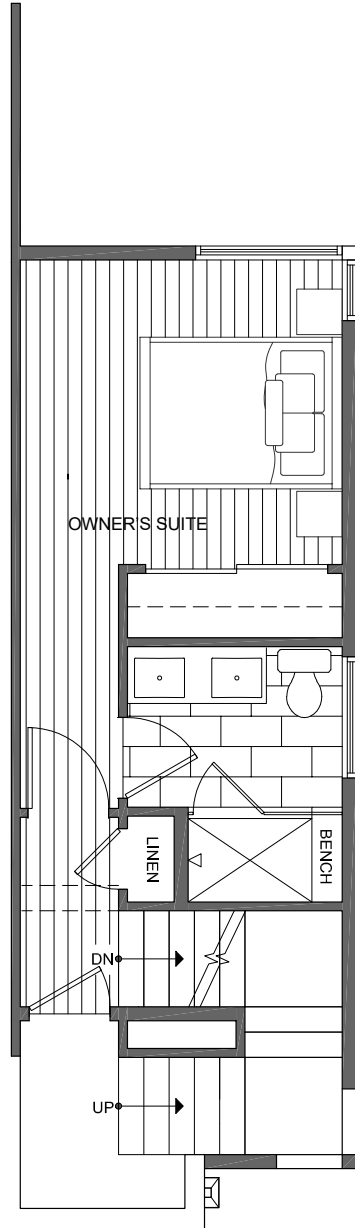

1437 E HOWELL ST

SEATTLE, WA 98122

1,057

2

1.75

FIRST FLOOR

SECOND FLOOR

PID: 442

1437 E HOWELL ST

SEATTLE, WA 98122

1,057

2

1.75

THIRD FLOOR

ROOF DECK

PID: 442