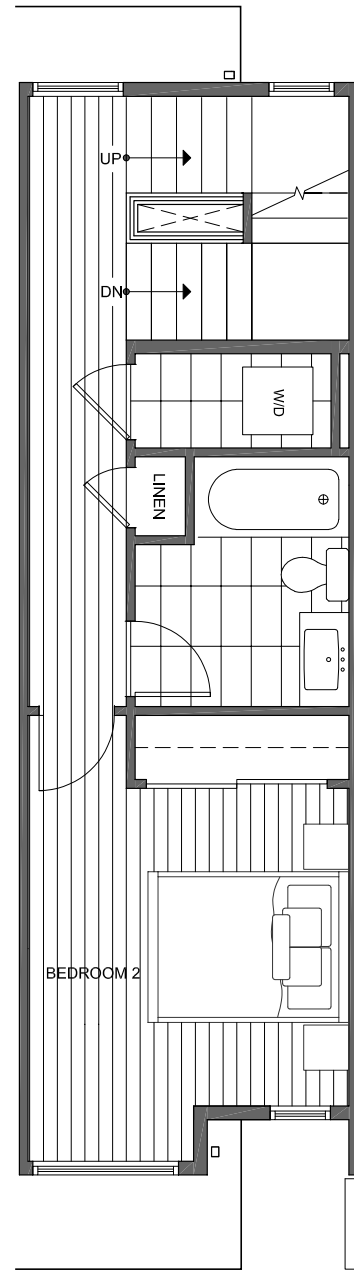

1439 E HOWELL ST

SEATTLE, WA 98122

1,227

2

1.75

FIRST FLOOR

SECOND FLOOR

N

PID: 442

1439 E HOWELL ST

SEATTLE, WA 98122

1,227

2

1.75

THIRD FLOOR

ROOF DECK