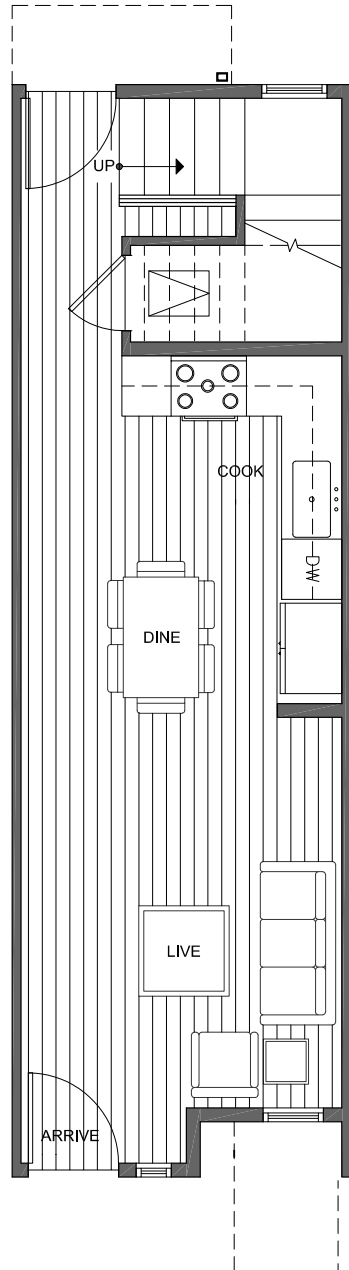

1439 E HOWELL ST

SEATTLE, WA 98122

1,227

2

1.75

FIRST FLOOR

SECOND FLOOR

N

PID: 442

1439 E HOWELL ST

SEATTLE, WA 98122

1,227

2

1.75

THIRD FLOOR

ROOF DECK