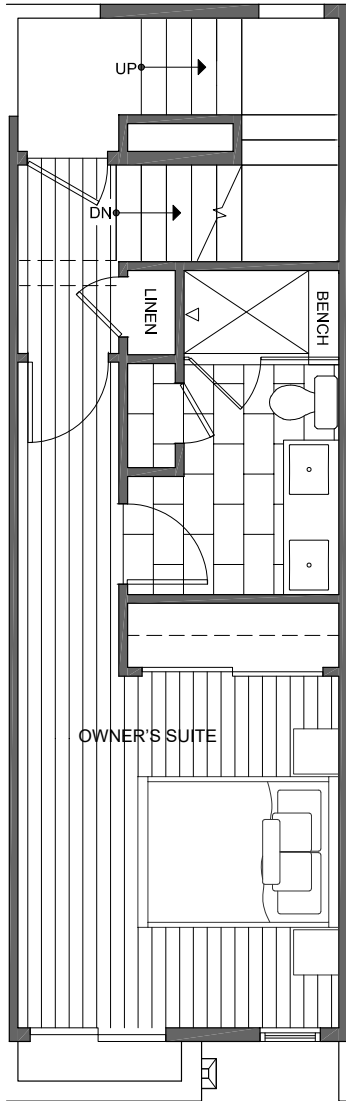

1439 E HOWELL ST

SEATTLE, WA 98122

1,227

2

1.75

FIRST FLOOR

SECOND FLOOR

N

PID: 442

1439 E HOWELL ST

SEATTLE, WA 98122

1,227

2

1.75

THIRD FLOOR

ROOF DECK