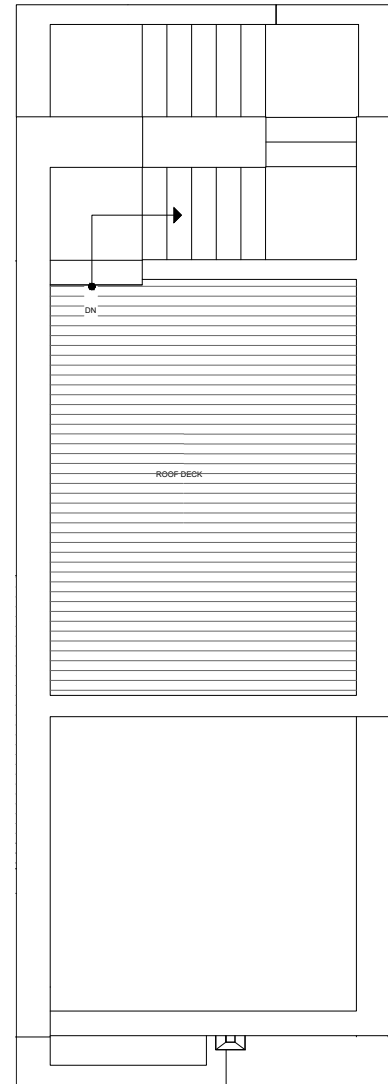

PID: 442

1439 E HOWELL ST

SEATTLE, WA 98122

1,227

2

1.75

THIRD FLOOR

ROOF DECK