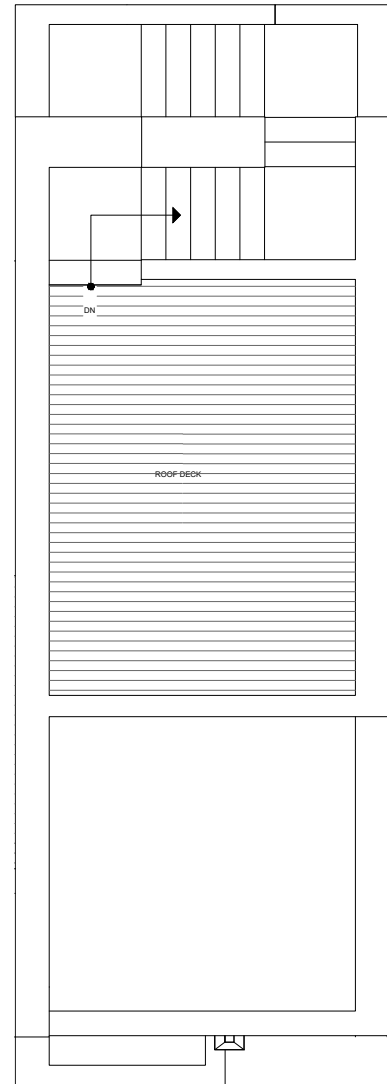

1441 E HOWELL ST

SEATTLE, WA 98122

1,223

2

1.75

FIRST FLOOR

SECOND FLOOR

PID: 442

1441 E HOWELL ST

SEATTLE, WA 98122

1,223

2

1.75

THIRD FLOOR

ROOF DECK

N