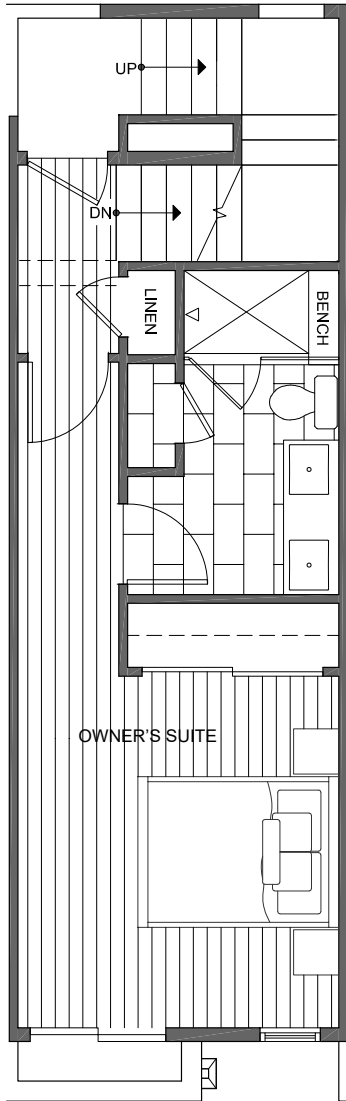

1441 E HOWELL ST

SEATTLE, WA 98122

1,223

2

1.75

FIRST FLOOR

SECOND FLOOR

PID: 442

1441 E HOWELL ST

SEATTLE, WA 98122

1,223

2

1.75

THIRD FLOOR

ROOF DECK

N