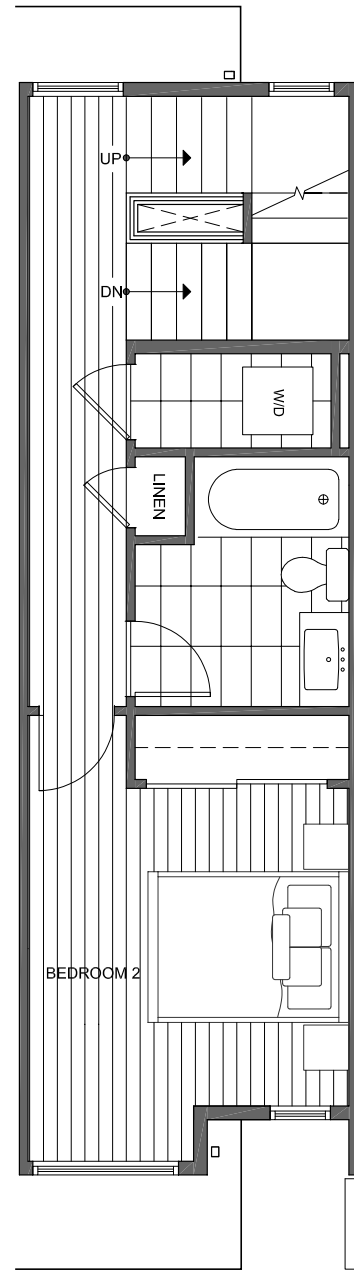

1441 E HOWELL ST

SEATTLE, WA 98122

1,223

2

1.75

FIRST FLOOR

SECOND FLOOR

PID: 442

1441 E HOWELL ST

SEATTLE, WA 98122

1,223

2

1.75

THIRD FLOOR

ROOF DECK

N