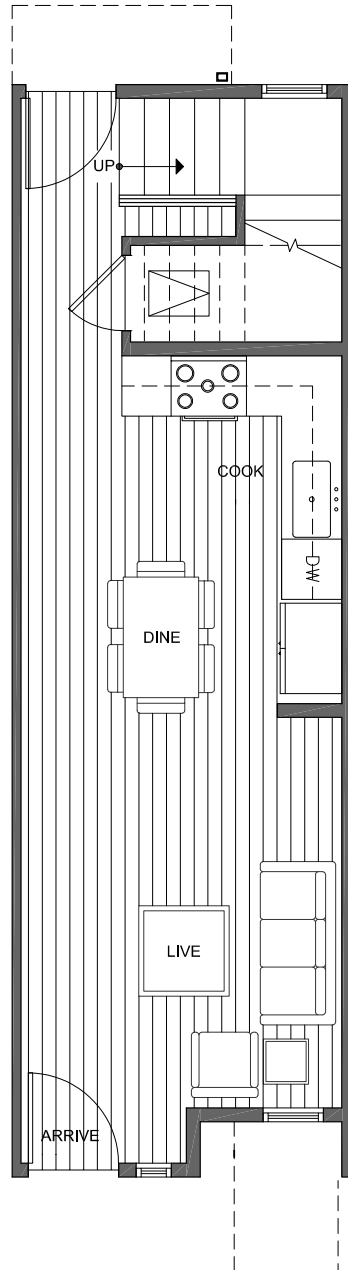

1441 E HOWELL ST

SEATTLE, WA 98122

1,223

2

1.75

FIRST FLOOR

SECOND FLOOR

PID: 442

1441 E HOWELL ST

SEATTLE, WA 98122

1,223

2

1.75

THIRD FLOOR

ROOF DECK

N