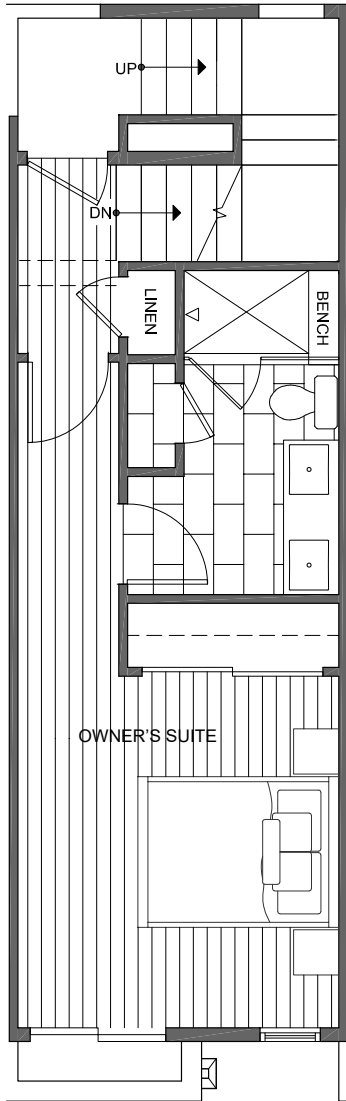

1443 E HOWELL ST

SEATTLE, WA 98122

1,230

2

1.75

FIRST FLOOR

SECOND FLOOR

PID: 442

1443 E HOWELL ST

SEATTLE, WA 98122

1,230

2

1.75

THIRD FLOOR

ROOF DECK

PID: 442