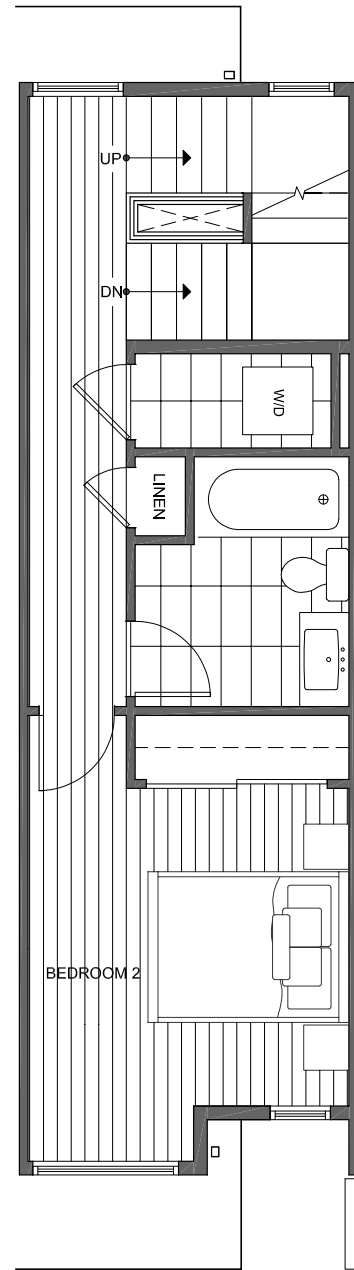

1443 E HOWELL ST

SEATTLE, WA 98122

1,230

2

1.75

FIRST FLOOR

SECOND FLOOR

PID: 442

1443 E HOWELL ST

SEATTLE, WA 98122

1,230

2

1.75

THIRD FLOOR

ROOF DECK

PID: 442