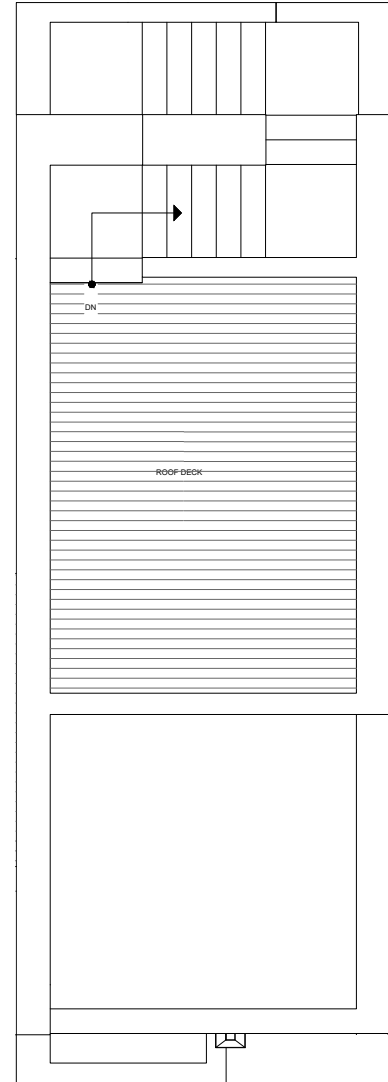

1443 E HOWELL ST

SEATTLE, WA 98122

1,230

2

1.75

FIRST FLOOR

SECOND FLOOR

PID: 442

1443 E HOWELL ST

SEATTLE, WA 98122

1,230

2

1.75

THIRD FLOOR

ROOF DECK

PID: 442