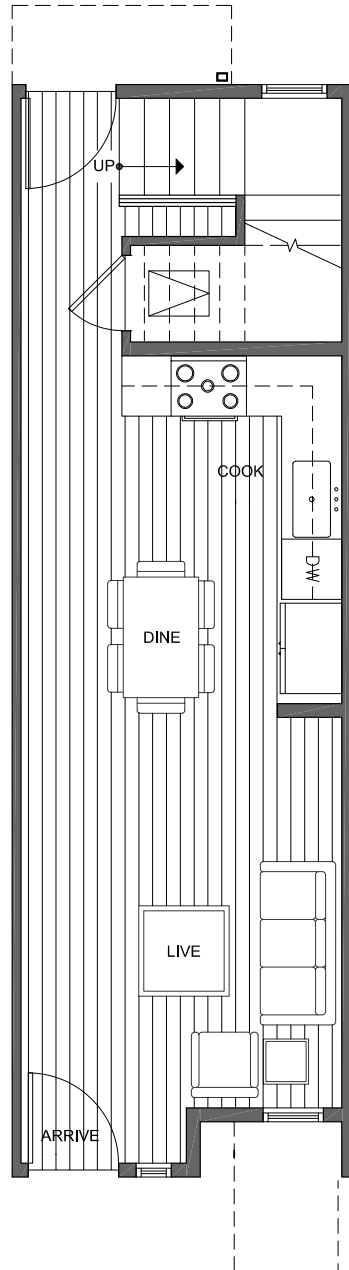

1443 E HOWELL ST

SEATTLE, WA 98122

1,230

2

1.75

FIRST FLOOR

SECOND FLOOR

PID: 442

1443 E HOWELL ST

SEATTLE, WA 98122

1,230

2

1.75

THIRD FLOOR

ROOF DECK

PID: 442