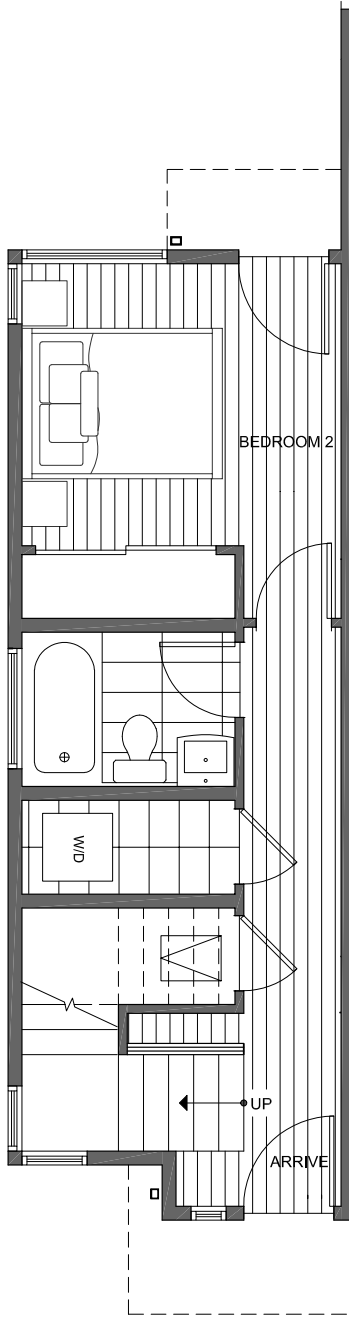

1445 E HOWELL ST

SEATTLE, WA 98122

1,054

2

1.75

FIRST FLOOR

SECOND FLOOR

PID: 442

1445 E HOWELL ST

SEATTLE, WA 98122

1,054

2

1.75

THIRD FLOOR

ROOF DECK

PID: 442