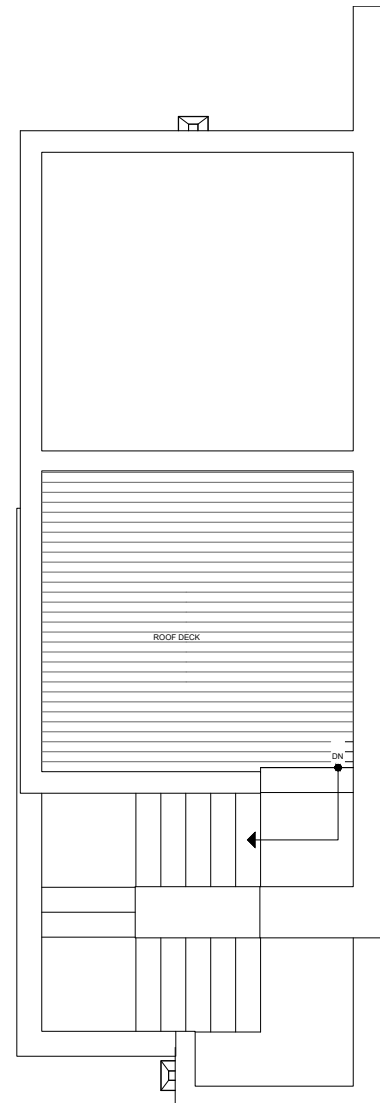

1445 E HOWELL ST

SEATTLE, WA 98122

1,054

2

1.75

FIRST FLOOR

SECOND FLOOR

PID: 442

1445 E HOWELL ST

SEATTLE, WA 98122

1,054

2

1.75

THIRD FLOOR

ROOF DECK

PID: 442