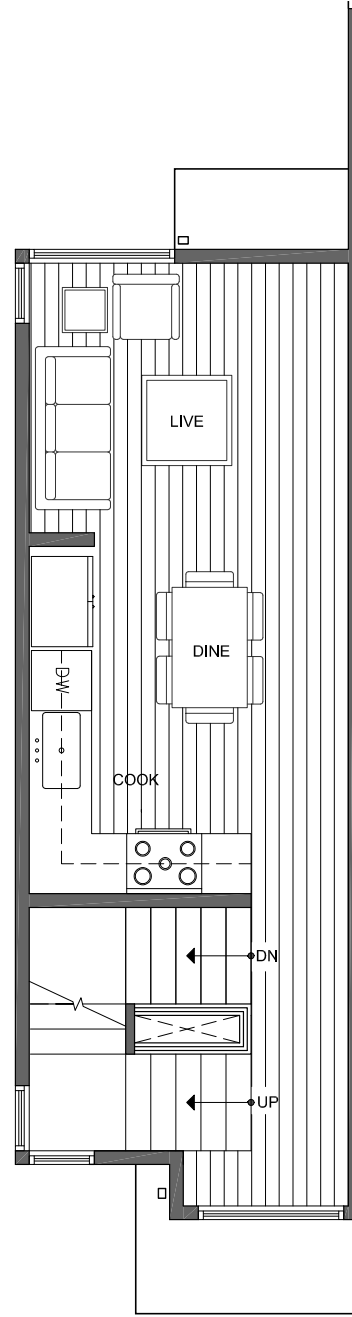

1445 E HOWELL ST

SEATTLE, WA 98122

1,054

2

1.75

FIRST FLOOR

SECOND FLOOR

PID: 442

1445 E HOWELL ST

SEATTLE, WA 98122

1,054

2

1.75

THIRD FLOOR

ROOF DECK

PID: 442