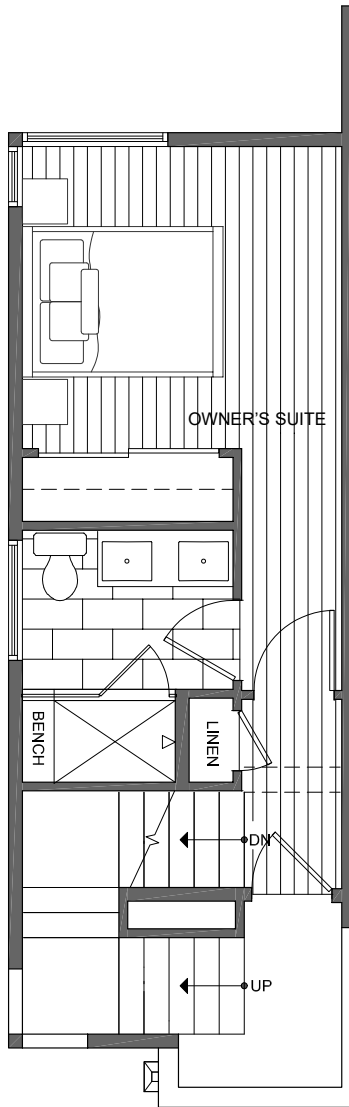

1445 E HOWELL ST

SEATTLE, WA 98122

1,054

2

1.75

FIRST FLOOR

SECOND FLOOR

PID: 442

1445 E HOWELL ST

SEATTLE, WA 98122

1,054

2

1.75

THIRD FLOOR

ROOF DECK

PID: 442