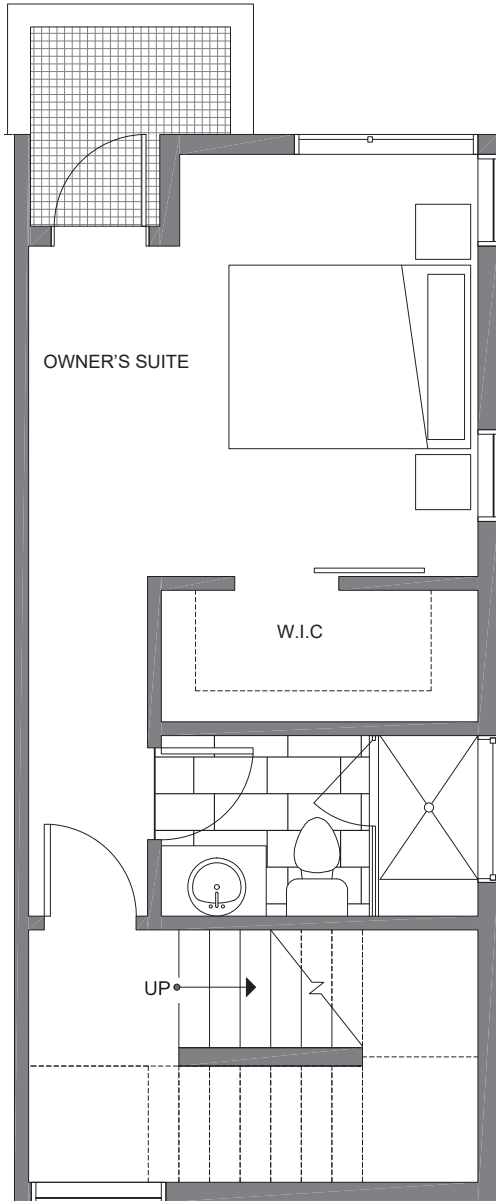

# 1600 NW 85TH ST

SEATTLE, WA 98117

1,144

2

1.75

PARKING SPACE

FIRST FLOOR

SECOND FLOOR

# 1600 NW 85TH ST

SEATTLE, WA 98117

1,144

2

1.75

PARKING SPACE

THIRD FLOOR

ROOF DECK