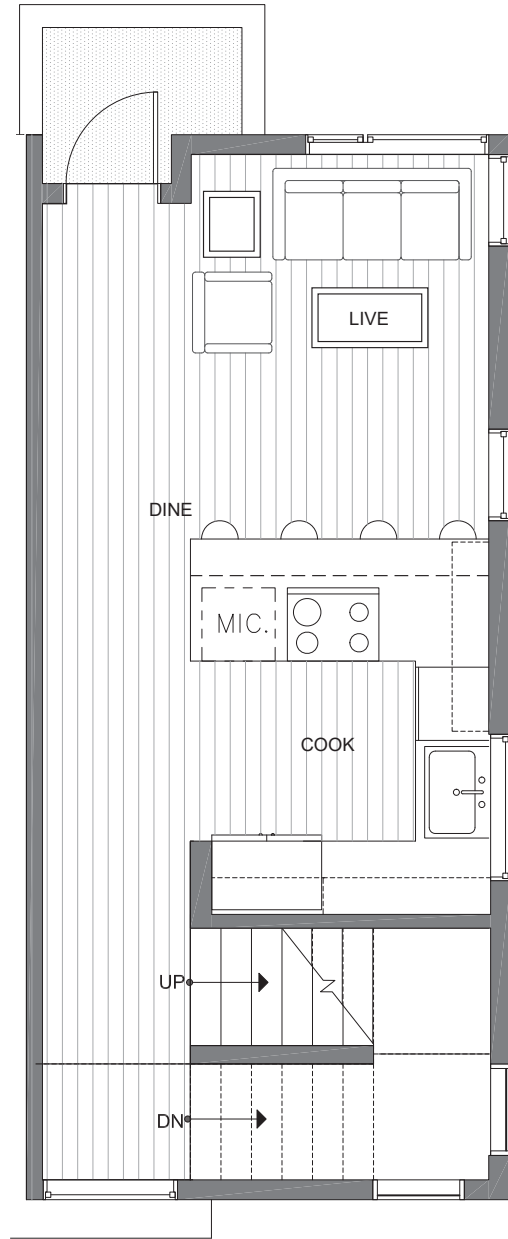

# 1600 NW 85TH ST

SEATTLE, WA 98117

1,144

2

1.75

PARKING SPACE

FIRST FLOOR

SECOND FLOOR

# 1600 NW 85TH ST

SEATTLE, WA 98117

1,144

2

1.75

PARKING SPACE

THIRD FLOOR

ROOF DECK