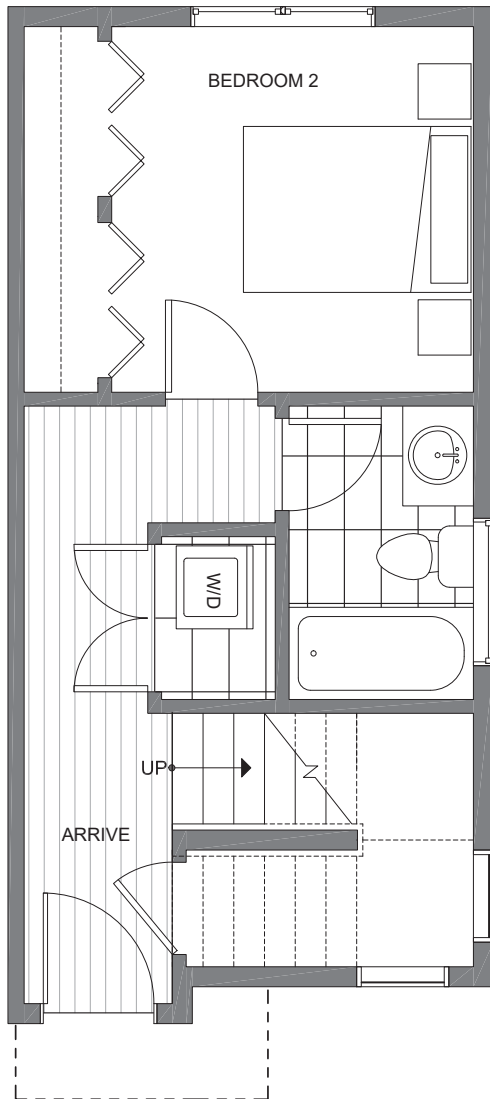

# 1600 NW 85TH ST

SEATTLE, WA 98117

1,144

2

1.75

PARKING SPACE

FIRST FLOOR

SECOND FLOOR

# 1600 NW 85TH ST

SEATTLE, WA 98117

1,144

2

1.75

PARKING SPACE

THIRD FLOOR

ROOF DECK