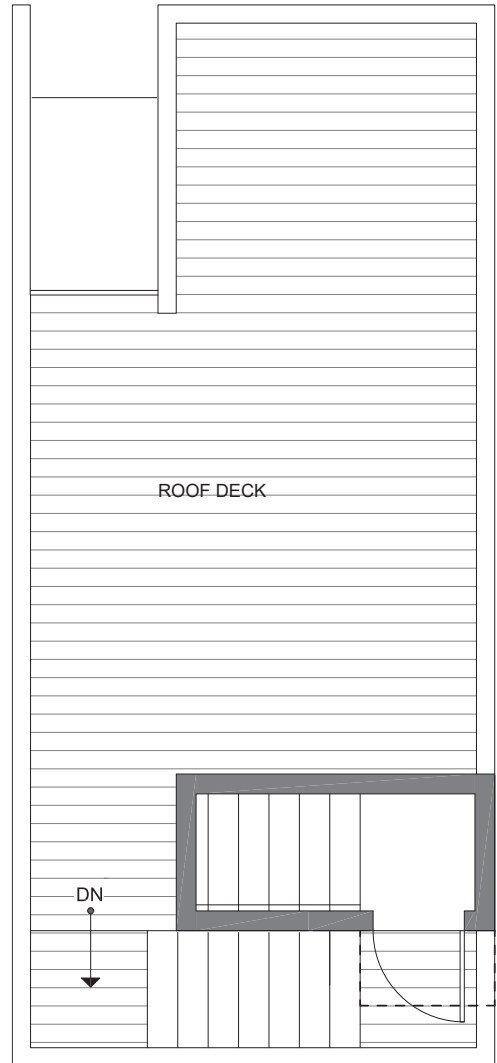

# 1600 NW 85TH ST

SEATTLE, WA 98117

1,144

2

1.75

PARKING SPACE

THIRD FLOOR

ROOF DECK