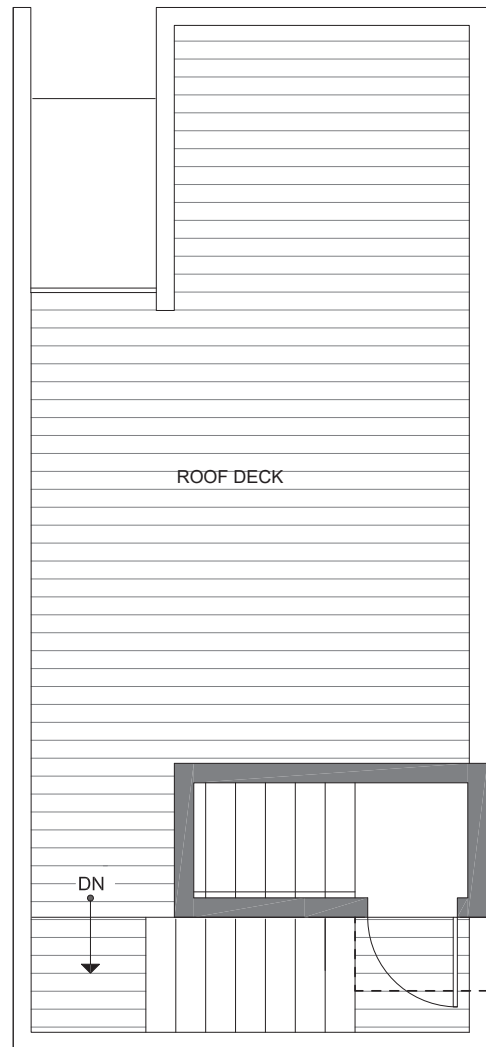

# 1602 NW 85TH ST

SEATTLE, WA 98117

1,144

2

1.75

PARKING SPACE

THIRD FLOOR

ROOF DECK