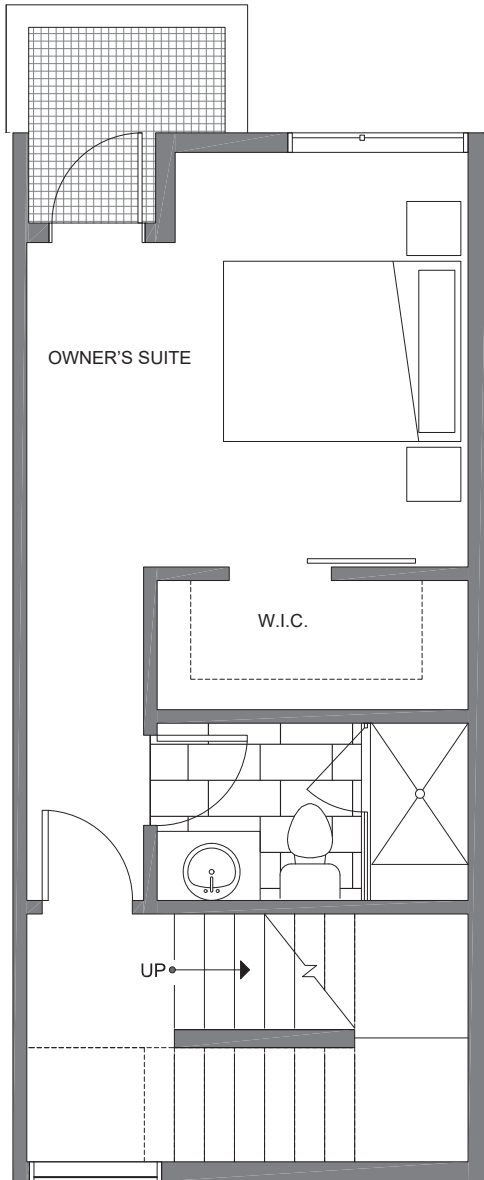

# 1602 NW 85TH ST

SEATTLE, WA 98117

1,144

2

1.75

PARKING SPACE

FIRST FLOOR

SECOND FLOOR

# 1602 NW 85TH ST

SEATTLE, WA 98117

1,144

2

1.75

PARKING SPACE

THIRD FLOOR

ROOF DECK