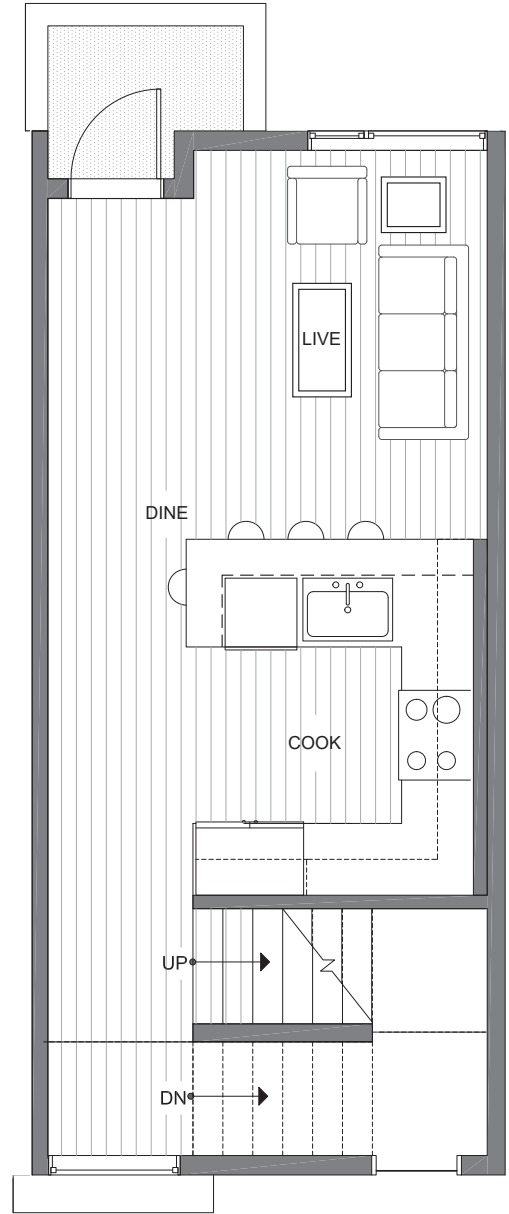

# 1602 NW 85TH ST

SEATTLE, WA 98117

1,144

2

1.75

PARKING SPACE

FIRST FLOOR

SECOND FLOOR

# 1602 NW 85TH ST

SEATTLE, WA 98117

1,144

2

1.75

PARKING SPACE

THIRD FLOOR

ROOF DECK