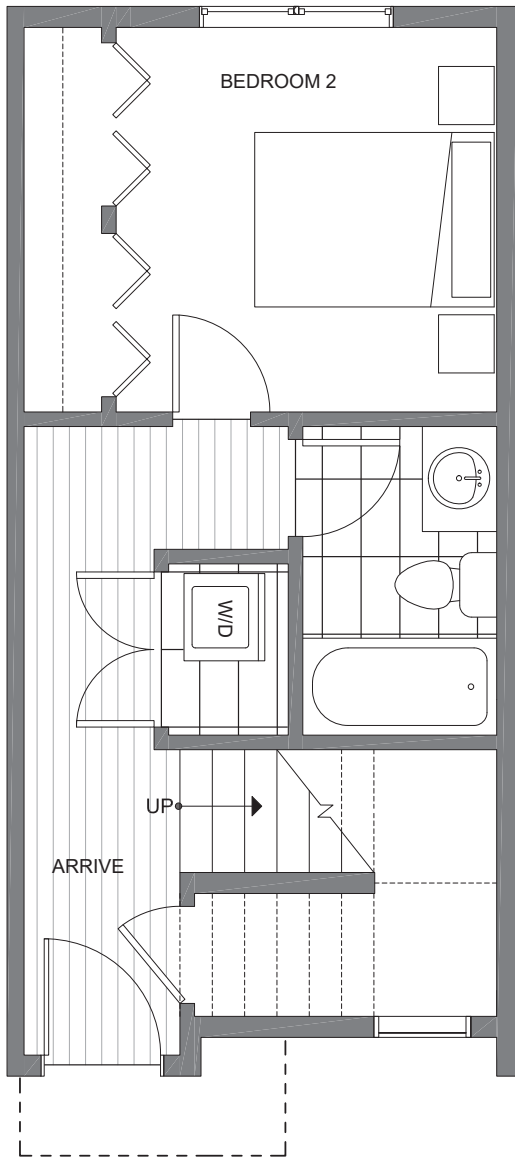

# 1602 NW 85TH ST

SEATTLE, WA 98117

1,144

2

1.75

PARKING SPACE

FIRST FLOOR

SECOND FLOOR

# 1602 NW 85TH ST

SEATTLE, WA 98117

1,144

2

1.75

PARKING SPACE

THIRD FLOOR

ROOF DECK