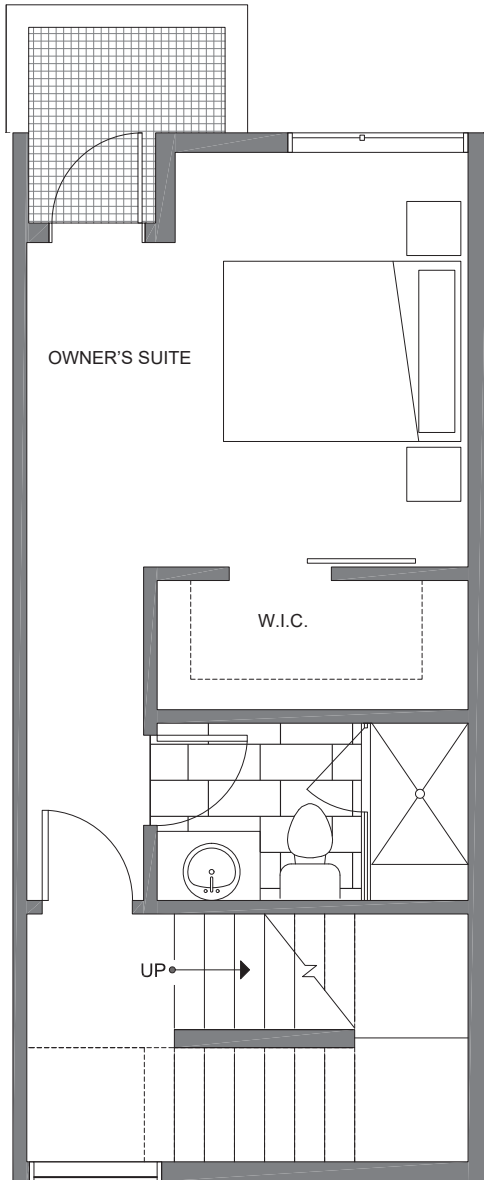

1604 NW 85TH ST SEATTLE, WA 98117

1,144

2

1.75

PARKING SPACE

FIRST FLOOR

SECOND FLOOR

PID: 433

1604 NW 85TH ST

SEATTLE, WA 98117

1,144

2

1.75

PARKING SPACE

THIRD FLOOR

ROOF DECK