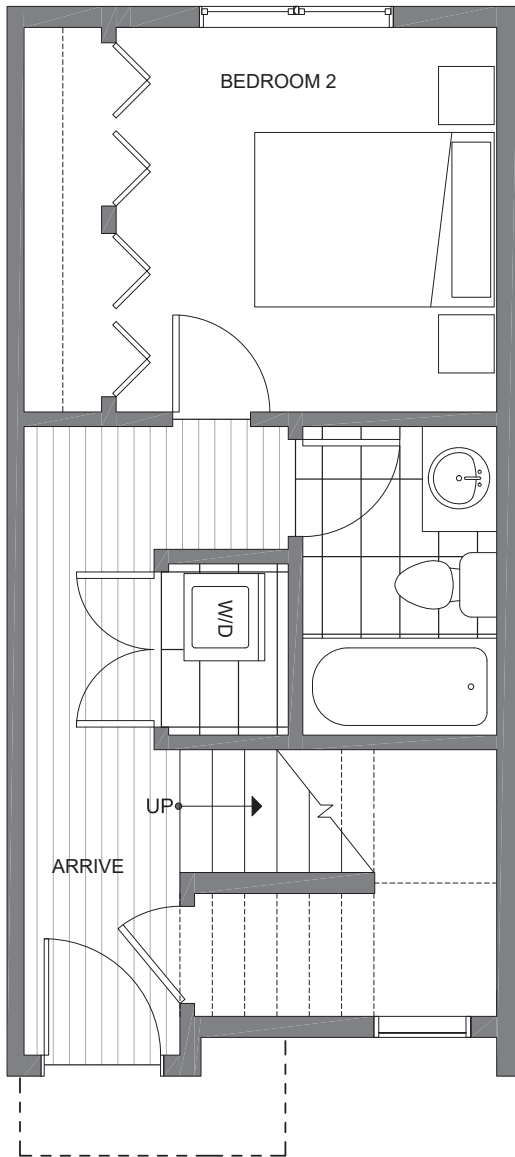

1604 NW 85TH ST SEATTLE, WA 98117

1,144

2

1.75

PARKING SPACE

FIRST FLOOR

SECOND FLOOR

PID: 433

1604 NW 85TH ST

SEATTLE, WA 98117

1,144

2

1.75

PARKING SPACE

THIRD FLOOR

ROOF DECK