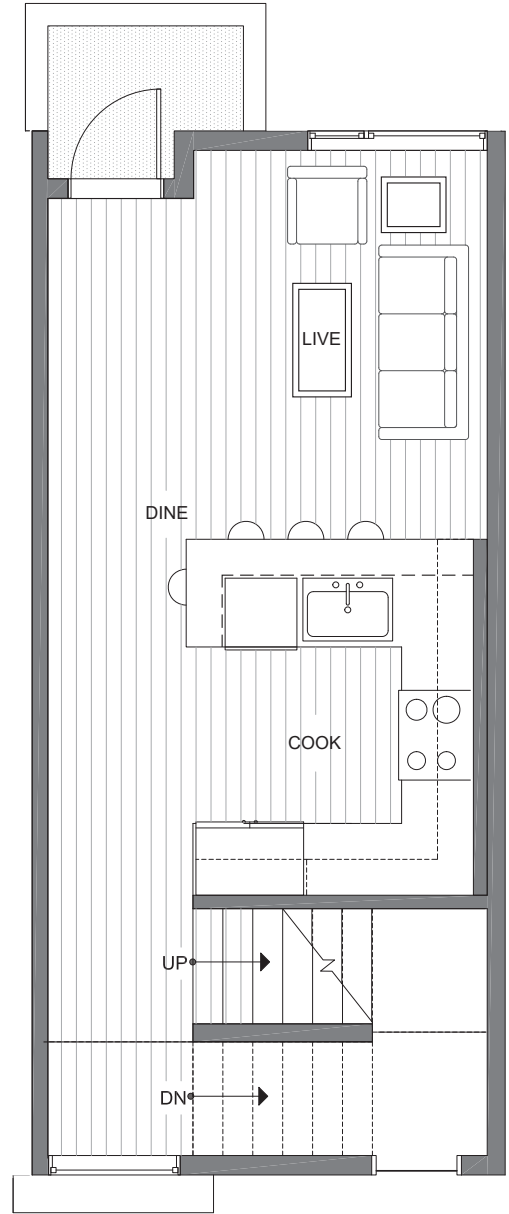

1604 NW 85TH ST SEATTLE, WA 98117

1,144

2

1.75

PARKING SPACE

FIRST FLOOR

SECOND FLOOR

PID: 433

1604 NW 85TH ST

SEATTLE, WA 98117

1,144

2

1.75

PARKING SPACE

THIRD FLOOR

ROOF DECK