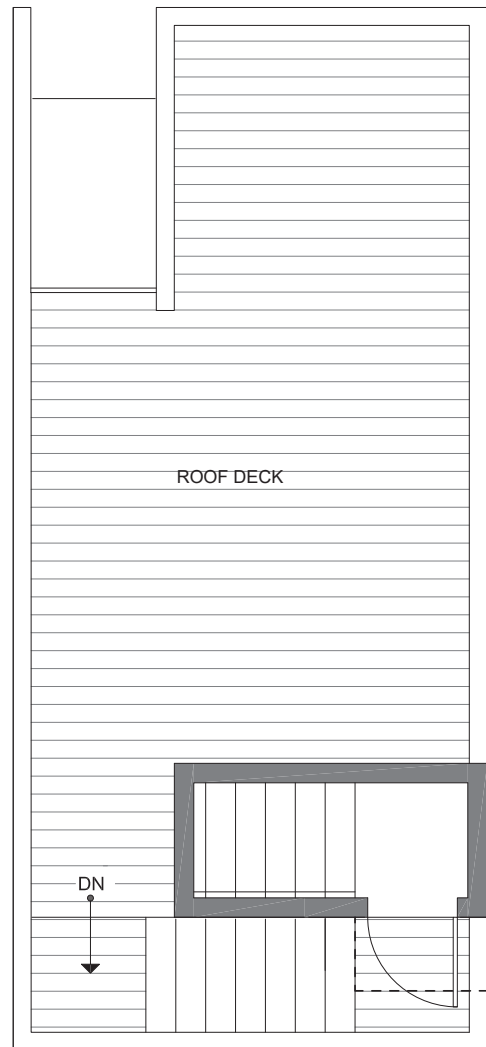

1604 NW 85TH ST

SEATTLE, WA 98117

1,144

2

1.75

PARKING SPACE

THIRD FLOOR

ROOF DECK