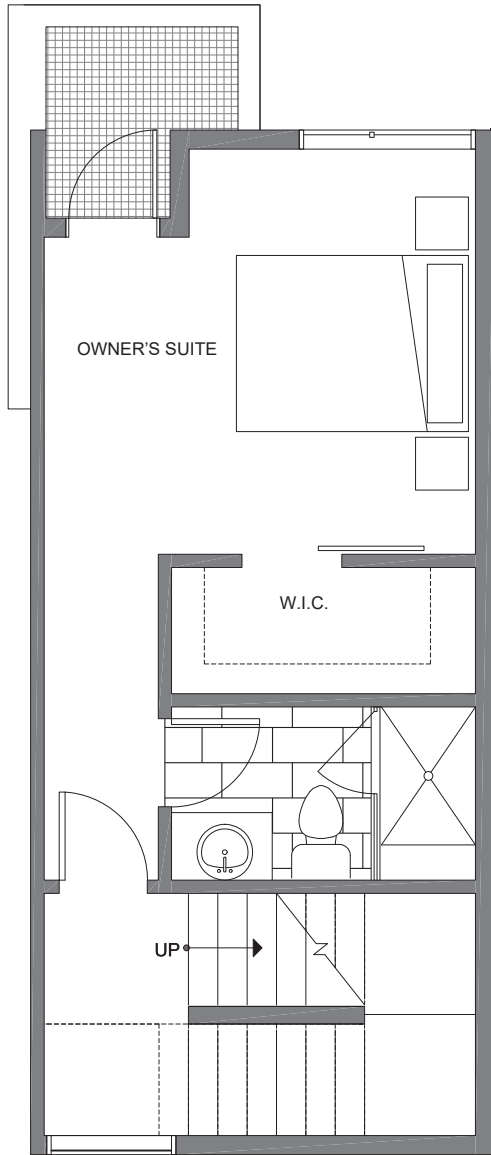

1606 NW 85TH ST

SEATTLE, WA 98117

1,144

2

1.75

PARKING SPACE

FIRST FLOOR

SECOND FLOOR

PID: 433

1606 NW 85TH ST

SEATTLE, WA 98117

1,144

2

1.75

PARKING SPACE

THIRD FLOOR

ROOF DECK

PID: 433