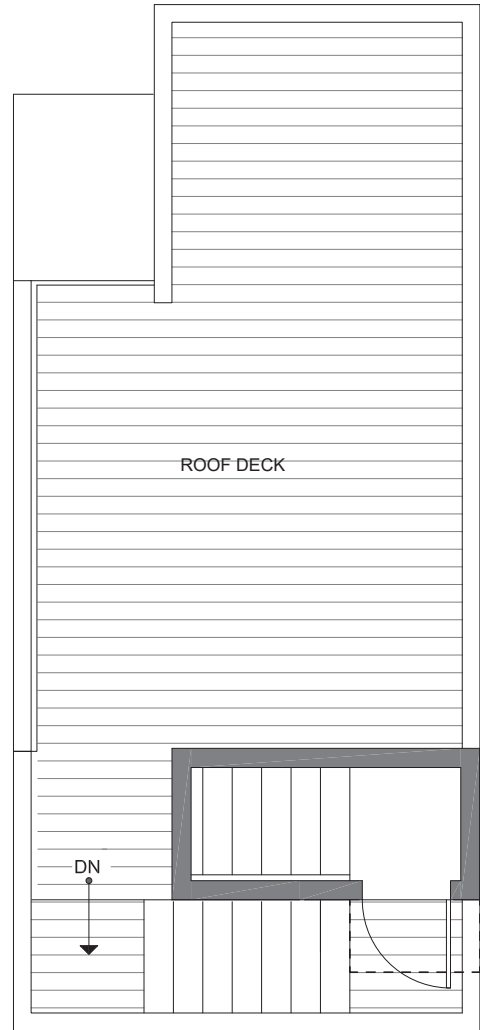

PID: 433

1606 NW 85TH ST

SEATTLE, WA 98117

1,144

2

1.75

PARKING SPACE

THIRD FLOOR

ROOF DECK

PID: 433