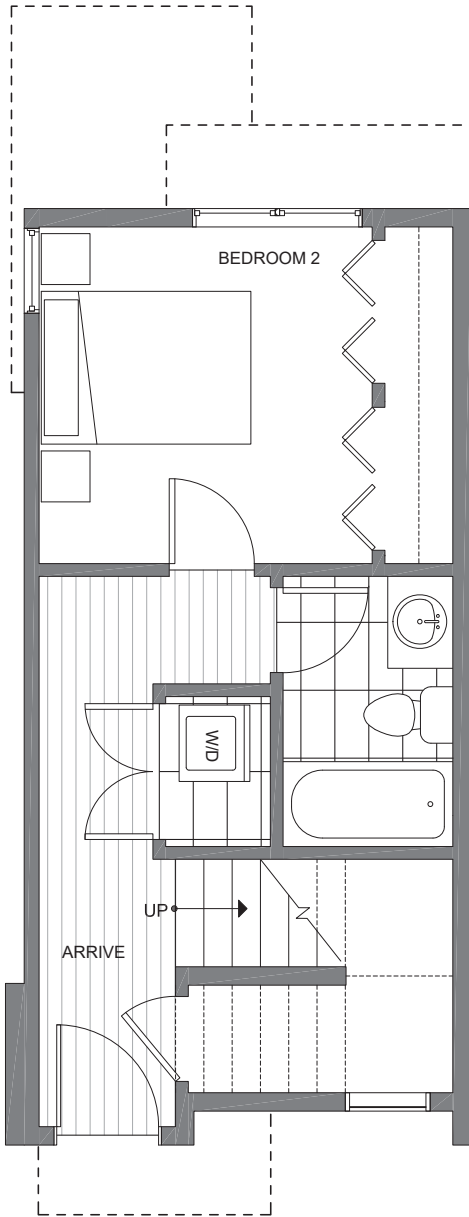

1606 NW 85TH ST

SEATTLE, WA 98117

1,144

2

1.75

PARKING SPACE

FIRST FLOOR

SECOND FLOOR

PID: 433

1606 NW 85TH ST

SEATTLE, WA 98117

1,144

2

1.75

PARKING SPACE

THIRD FLOOR

ROOF DECK

PID: 433