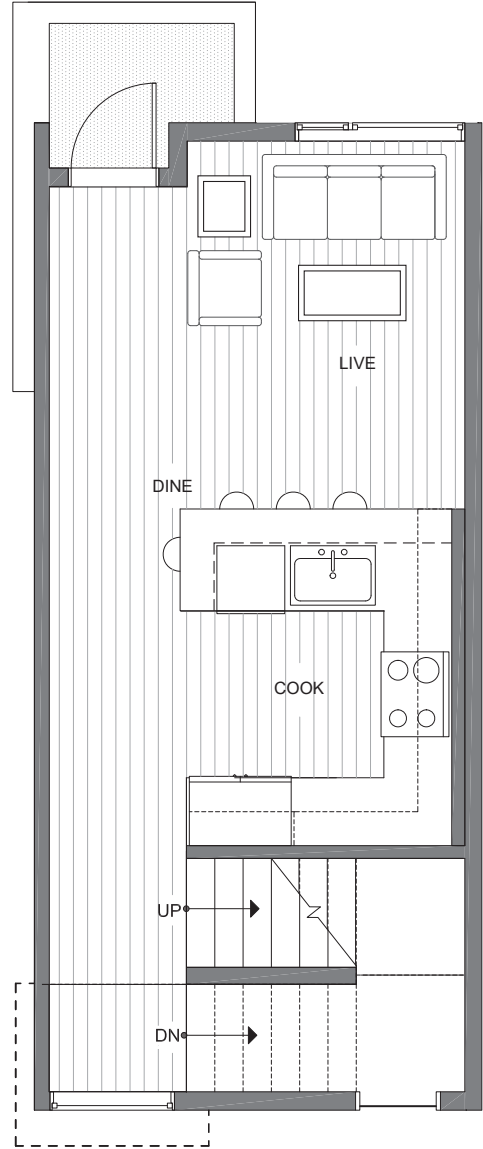

1606 NW 85TH ST

SEATTLE, WA 98117

1,144

2

1.75

PARKING SPACE

FIRST FLOOR

SECOND FLOOR

PID: 433

1606 NW 85TH ST

SEATTLE, WA 98117

1,144

2

1.75

PARKING SPACE

THIRD FLOOR

ROOF DECK

PID: 433