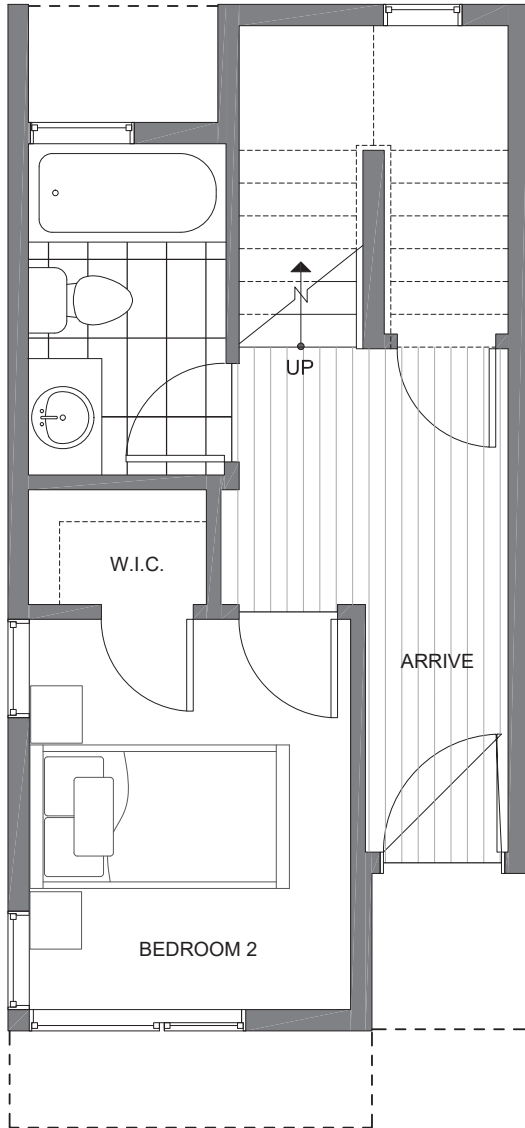

8501 16TH AVE NW

SEATTLE, WA 98117

1,071

2

1.75

PARKING SPACE

FIRST FLOOR

SECOND FLOOR

PID: 433

1,071

2

1.75

PARKING
SPACE

THIRD
FLOOR

ROOF
DECK

PID: 433