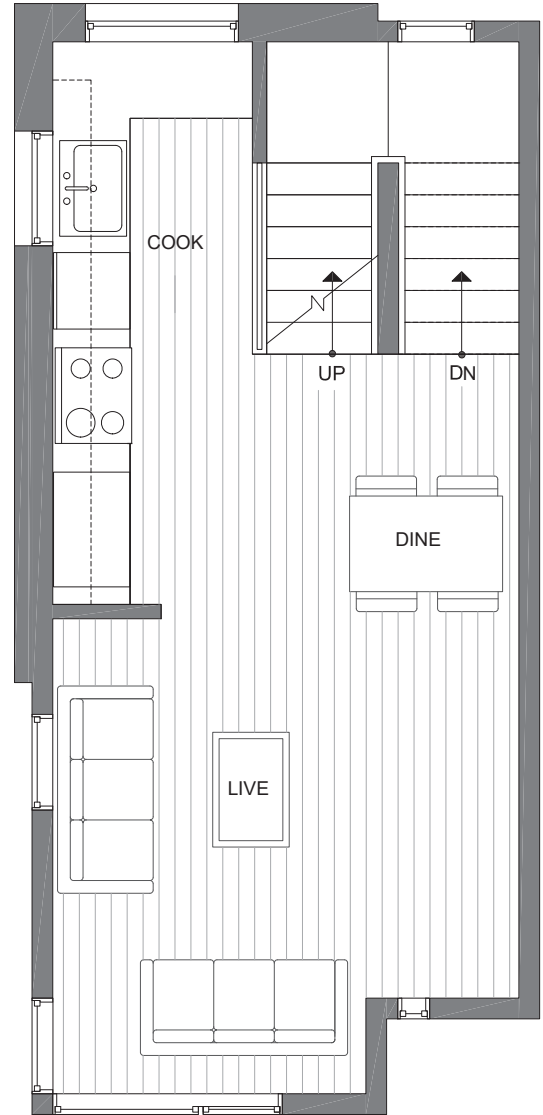

8501 16TH AVE NW

SEATTLE, WA 98117

1,071

2

1.75

PARKING SPACE

FIRST FLOOR

SECOND FLOOR

PID: 433

1,071

2

1.75

PARKING
SPACE

THIRD
FLOOR

ROOF
DECK

PID: 433