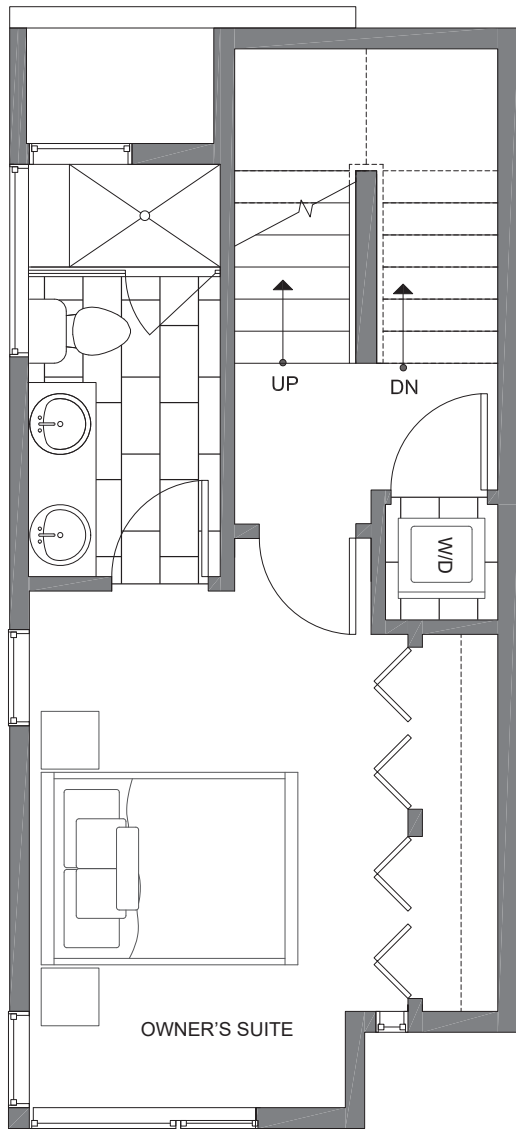

8501 16TH AVE NW

SEATTLE, WA 98117

1,071

2

1.75

PARKING SPACE

FIRST FLOOR

SECOND FLOOR

PID: 433

1,071

2

1.75

PARKING
SPACE

THIRD
FLOOR

ROOF
DECK

PID: 433