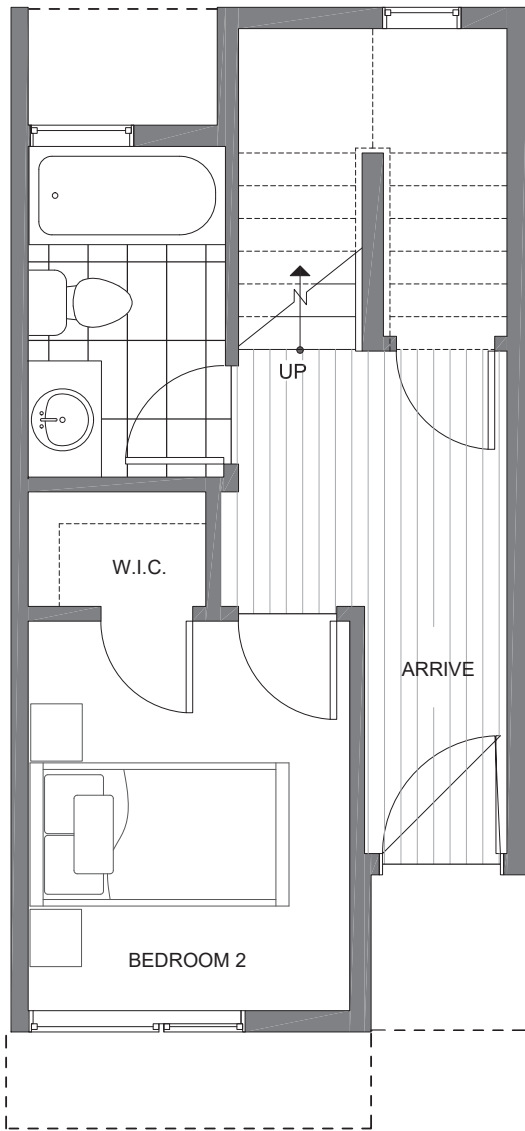

8503 16TH AVE NW

SEATTLE, WA 98117

FIRST FLOOR

SECOND FLOOR

PID: 433

8503 16TH AVE NW

SEATTLE, WA 98117

1,071

2

1.75

THIRD FLOOR

ROOF DECK

PID: 433