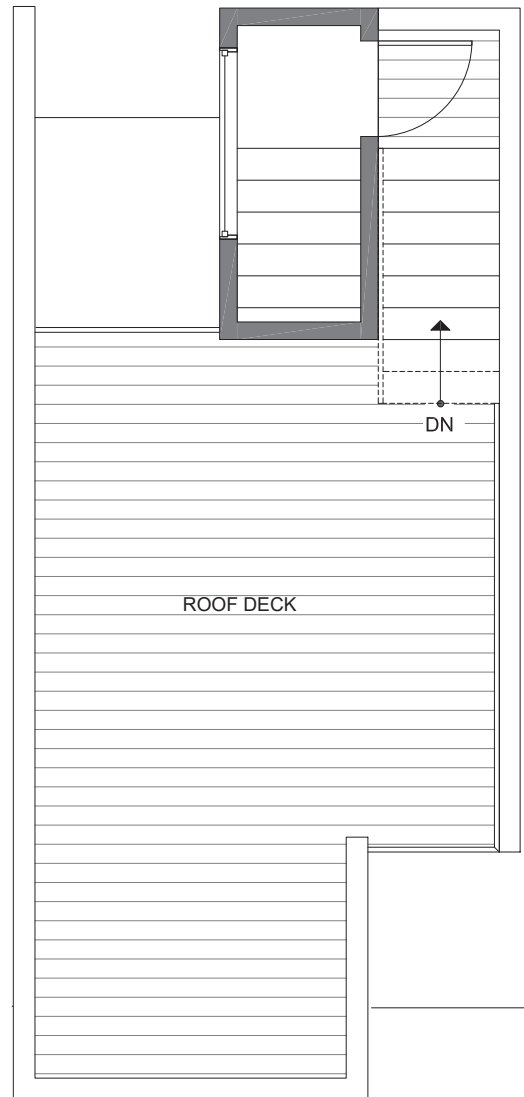

8503 16TH AVE NW

SEATTLE, WA 98117

FIRST FLOOR

SECOND FLOOR

PID: 433

8503 16TH AVE NW

SEATTLE, WA 98117

1,071

2

1.75

THIRD FLOOR

ROOF DECK

PID: 433