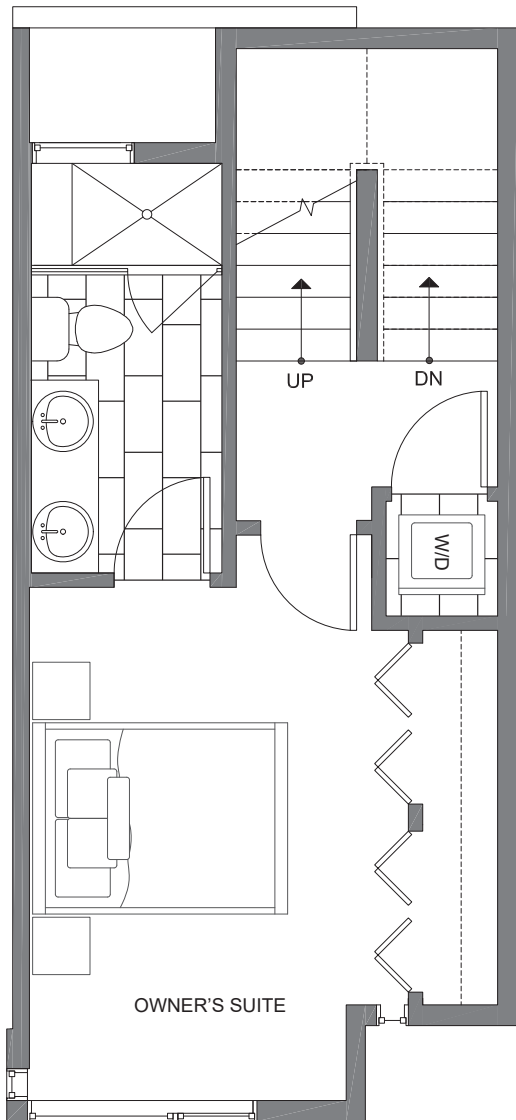

8503 16TH AVE NW

SEATTLE, WA 98117

FIRST FLOOR

SECOND FLOOR

PID: 433

8503 16TH AVE NW

SEATTLE, WA 98117

1,071

2

1.75

THIRD FLOOR

ROOF DECK

PID: 433