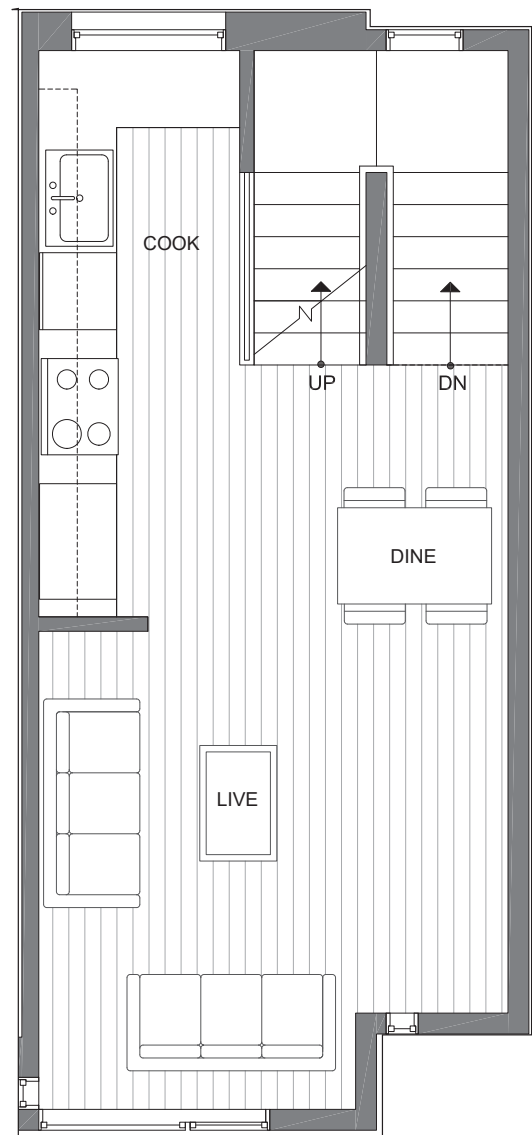

8503 16TH AVE NW

SEATTLE, WA 98117

FIRST FLOOR

SECOND FLOOR

PID: 433

8503 16TH AVE NW

SEATTLE, WA 98117

1,071

2

1.75

THIRD FLOOR

ROOF DECK

PID: 433