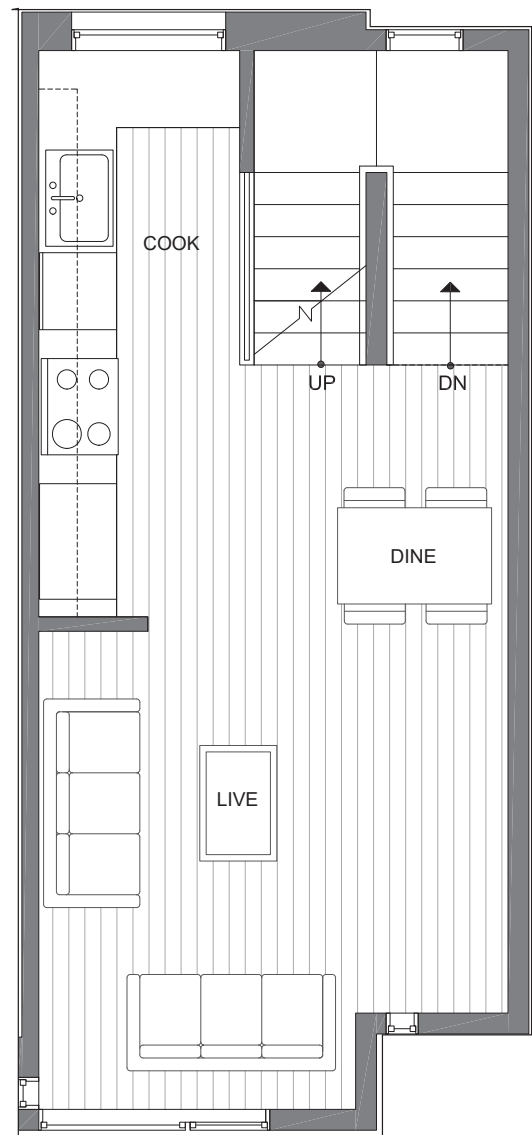

8505 16TH AVE NW

SEATTLE, WA 98117

FIRST FLOOR

SECOND FLOOR

PID: 433

8505 16TH AVE NW

SEATTLE, WA 98117

1,071

2

1.75

PARKING SPACE

THIRD FLOOR

ROOF DECK

PID: 433