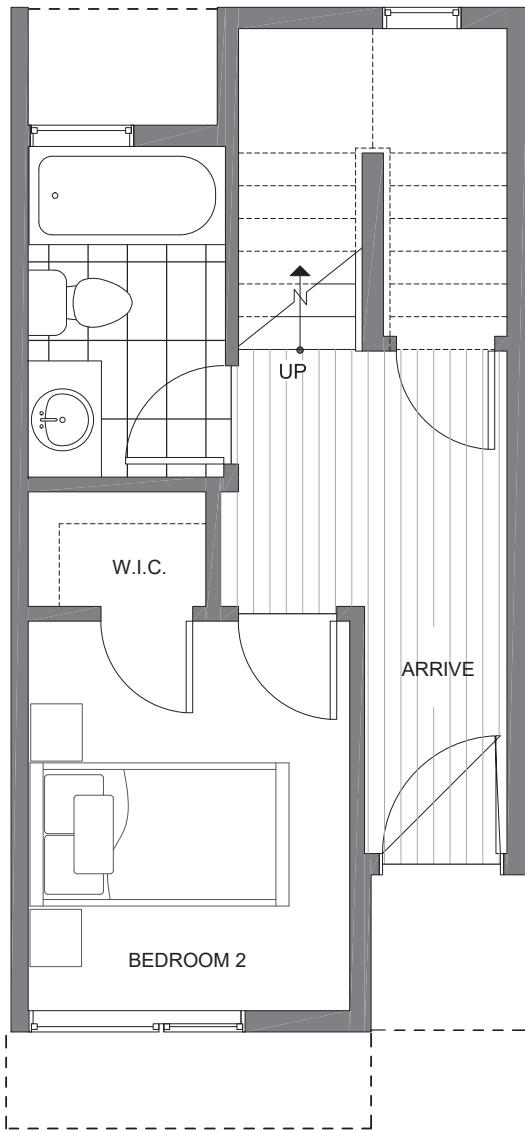

8505 16TH AVE NW

SEATTLE, WA 98117

FIRST FLOOR

SECOND FLOOR

PID: 433

8505 16TH AVE NW

SEATTLE, WA 98117

1,071

2

1.75

PARKING SPACE

THIRD FLOOR

ROOF DECK

PID: 433