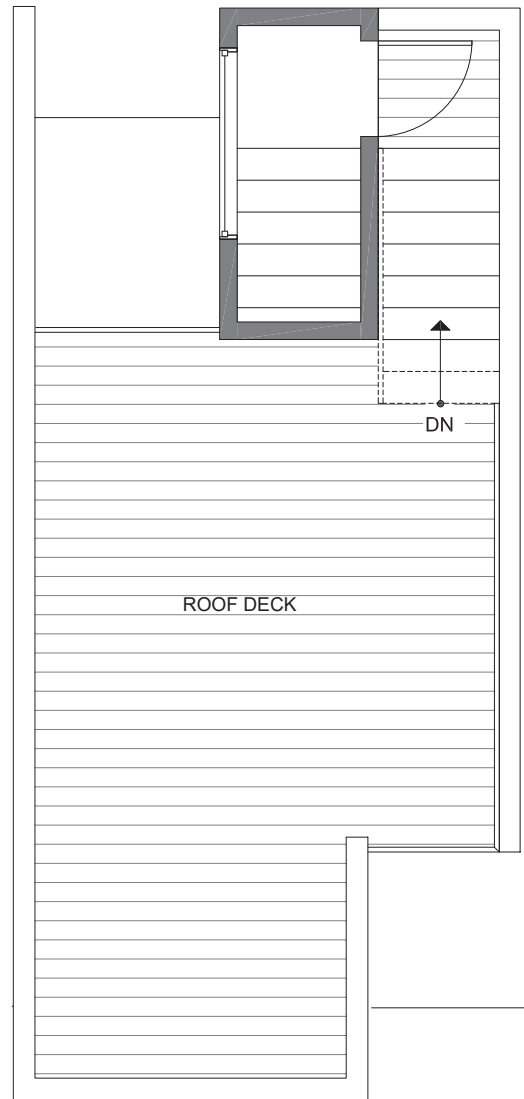

8505 16TH AVE NW

SEATTLE, WA 98117

FIRST FLOOR

SECOND FLOOR

PID: 433

8505 16TH AVE NW

SEATTLE, WA 98117

1,071

2

1.75

PARKING SPACE

THIRD FLOOR

ROOF DECK

PID: 433