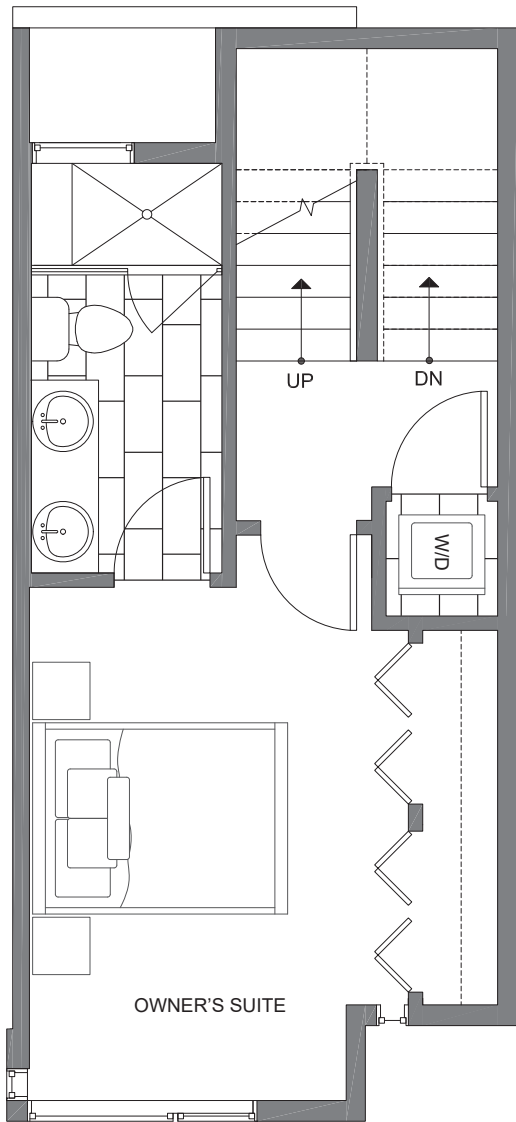

8505 16TH AVE NW

SEATTLE, WA 98117

FIRST FLOOR

SECOND FLOOR

PID: 433

8505 16TH AVE NW

SEATTLE, WA 98117

1,071

2

1.75

PARKING SPACE

THIRD FLOOR

ROOF DECK

PID: 433