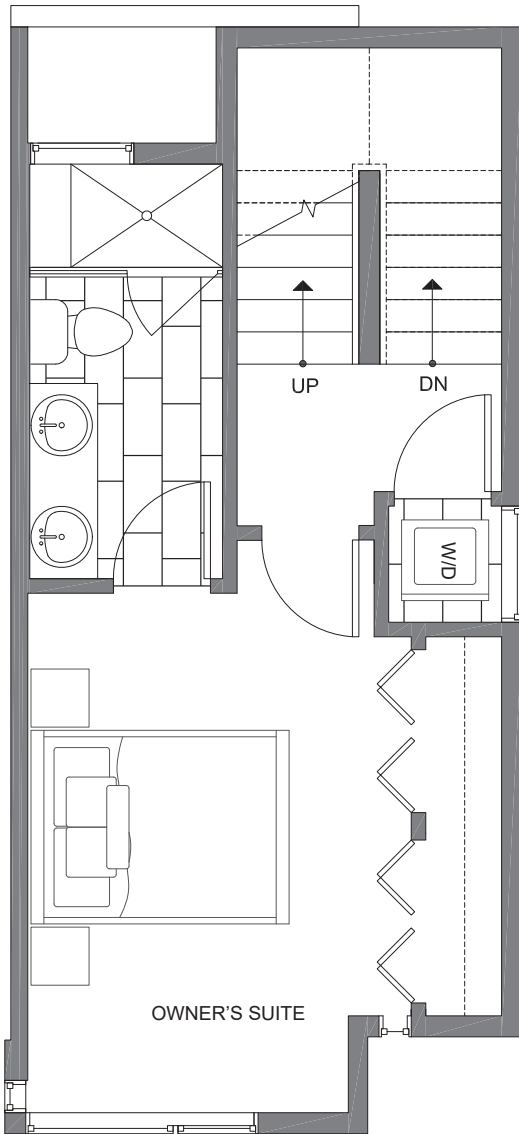

8507 16TH AVE NW

SEATTLE, WA 98117

1,071

2

1.75

PARKING SPACE

FIRST FLOOR

SECOND FLOOR

PID: 433

8507 16TH AVE NW

SEATTLE, WA 98117

1,071

2

1.75

PARKING SPACE

THIRD FLOOR

ROOF DECK

PID: 433