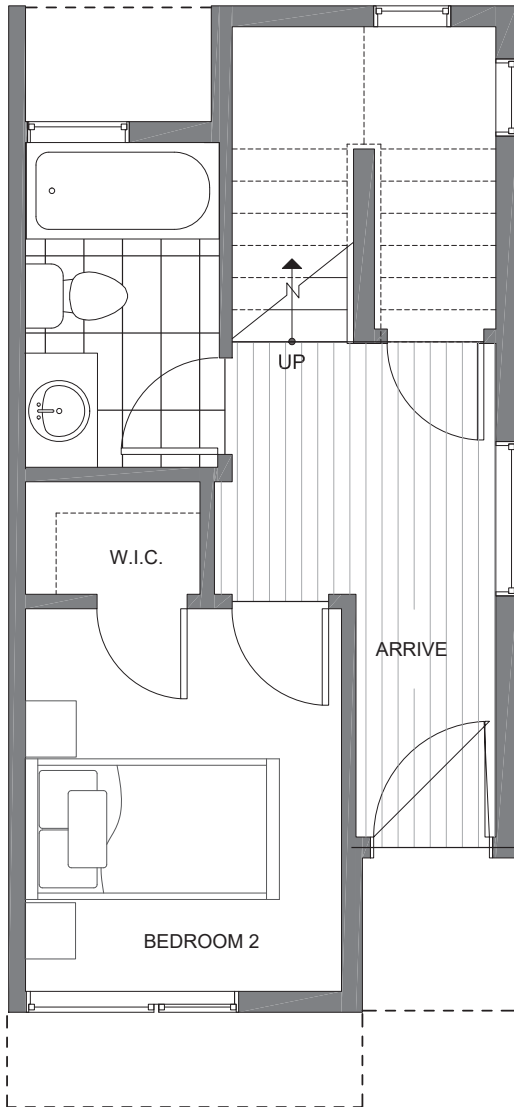

8507 16TH AVE NW

SEATTLE, WA 98117

1,071

2

1.75

PARKING SPACE

FIRST FLOOR

SECOND FLOOR

PID: 433

8507 16TH AVE NW

SEATTLE, WA 98117

1,071

2

1.75

PARKING SPACE

THIRD FLOOR

ROOF DECK

PID: 433