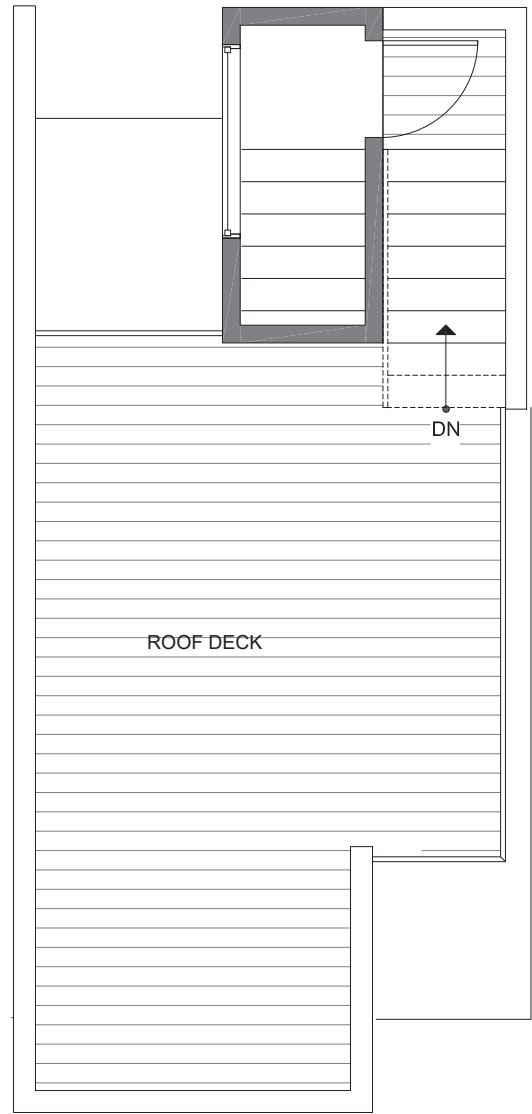

PID: 433

8507 16TH AVE NW

SEATTLE, WA 98117

1,071

2

1.75

PARKING SPACE

THIRD FLOOR

ROOF DECK

PID: 433