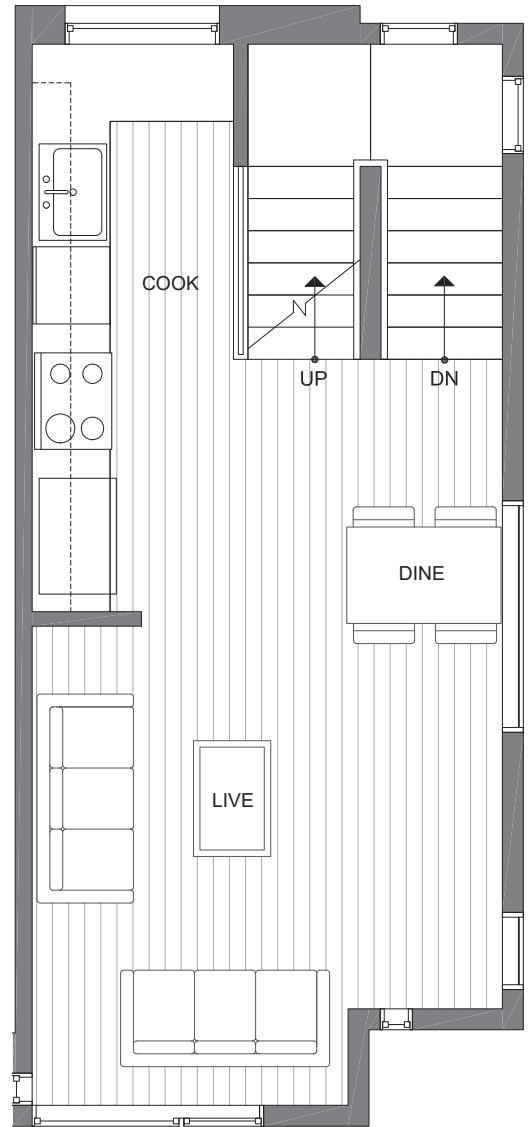

8507 16TH AVE NW

SEATTLE, WA 98117

1,071

2

1.75

PARKING SPACE

FIRST FLOOR

SECOND FLOOR

PID: 433

8507 16TH AVE NW

SEATTLE, WA 98117

1,071

2

1.75

PARKING SPACE

THIRD FLOOR

ROOF DECK

PID: 433