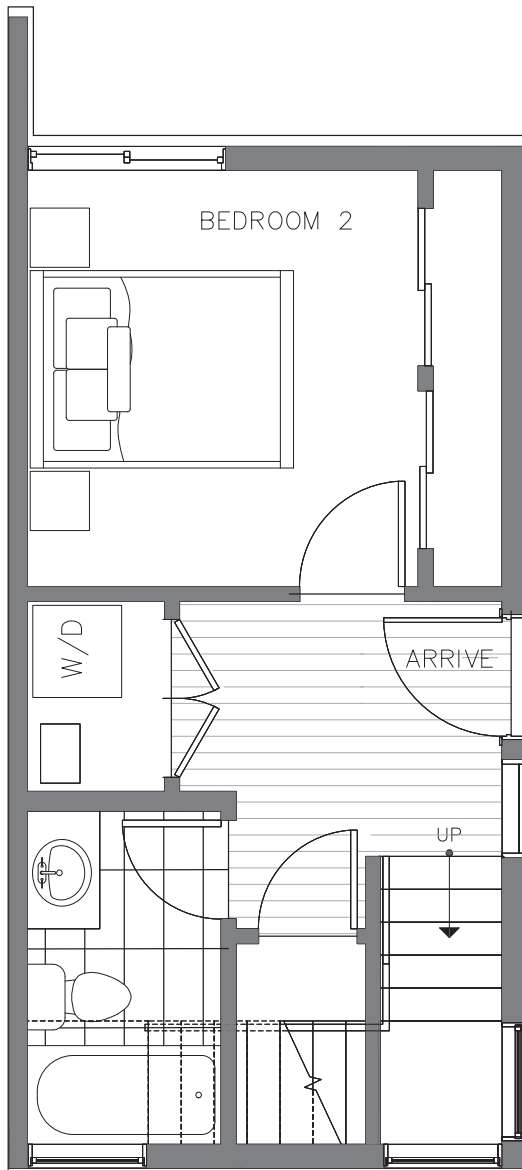

1728A 11TH AVE

SEATTLE, WA 98122

1,038

2

1.75

FIRST FLOOR

SECOND FLOOR

PID: 445

1728A 11TH AVE

SEATTLE, WA 98122

1,038

2

1.75

THIRD FLOOR

ROOF DECK

PID: 445