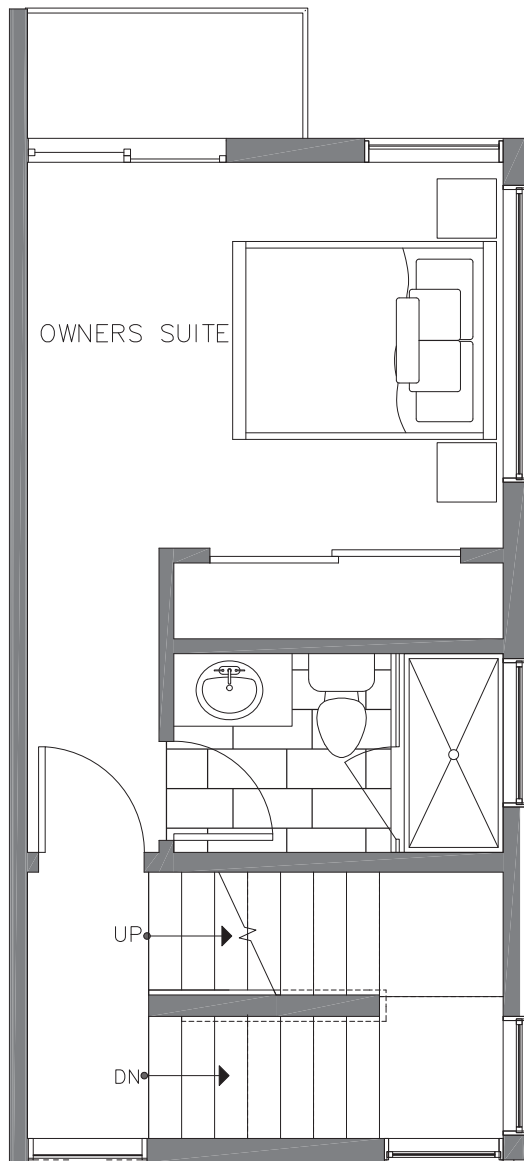

1728A 11TH AVE

SEATTLE, WA 98122

1,038

2

1.75

FIRST FLOOR

SECOND FLOOR

PID: 445

1728A 11TH AVE

SEATTLE, WA 98122

1,038

2

1.75

THIRD FLOOR

ROOF DECK

PID: 445