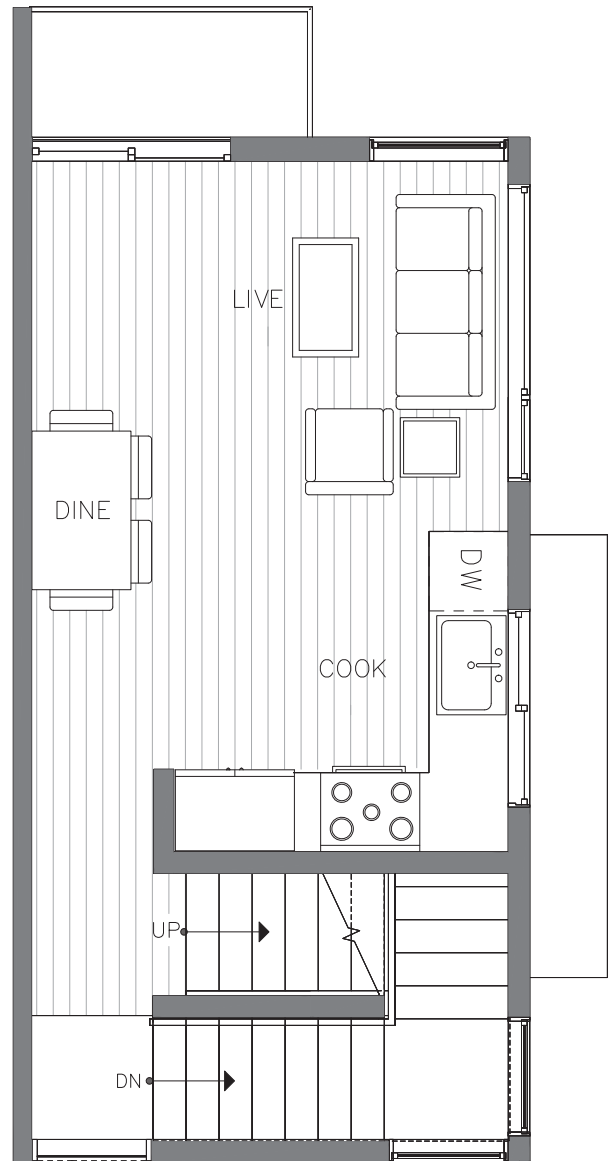

1728A 11TH AVE

SEATTLE, WA 98122

1,038

2

1.75

FIRST FLOOR

SECOND FLOOR

PID: 445

1728A 11TH AVE

SEATTLE, WA 98122

1,038

2

1.75

THIRD FLOOR

ROOF DECK

PID: 445