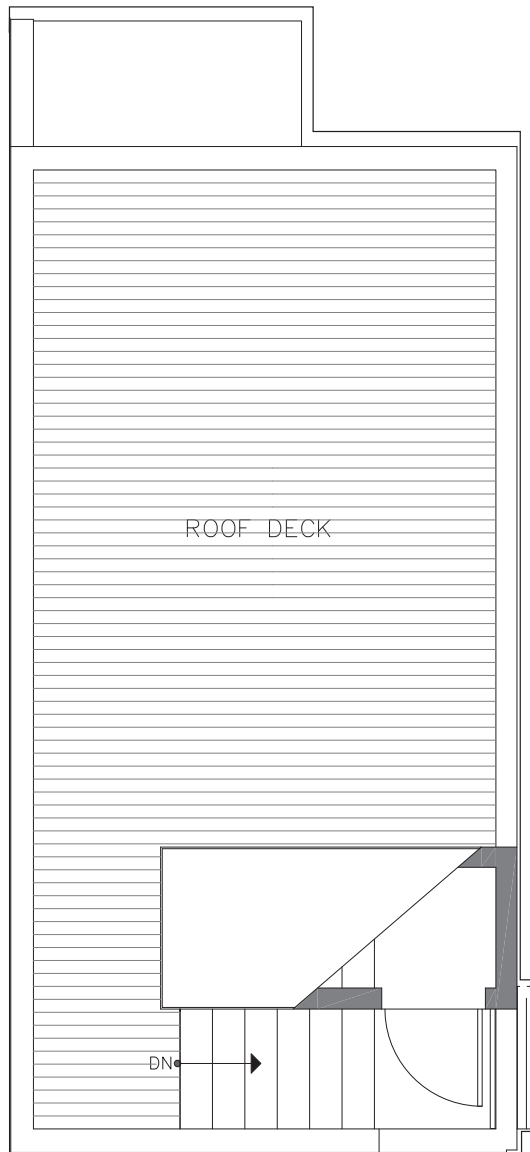

1728A 11TH AVE

SEATTLE, WA 98122

1,038

2

1.75

FIRST FLOOR

SECOND FLOOR

PID: 445

1728A 11TH AVE

SEATTLE, WA 98122

1,038

2

1.75

THIRD FLOOR

ROOF DECK

PID: 445