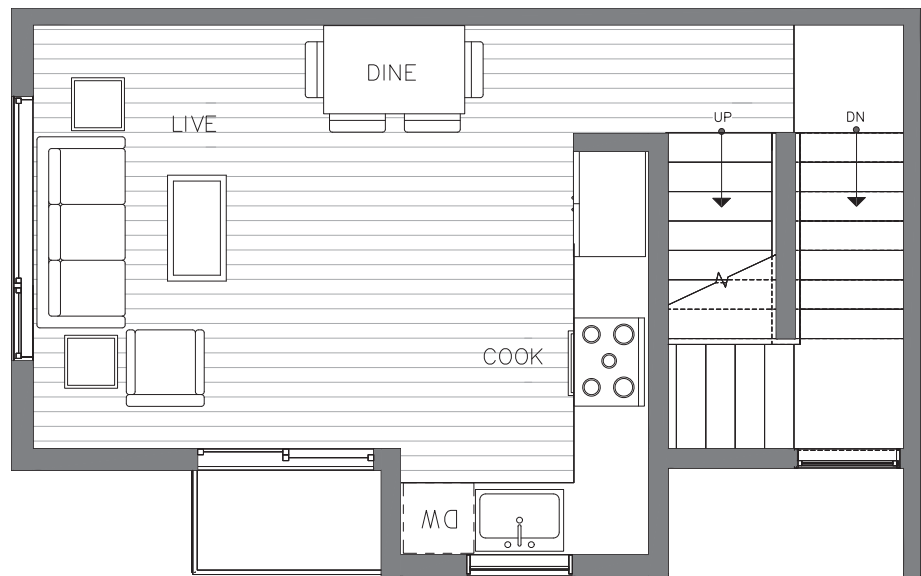

# 1728B 11TH AVE

SEATTLE, WA 98122

1,062

2

1.75

## FIRST FLOOR

## SECOND FLOOR

PID: 445