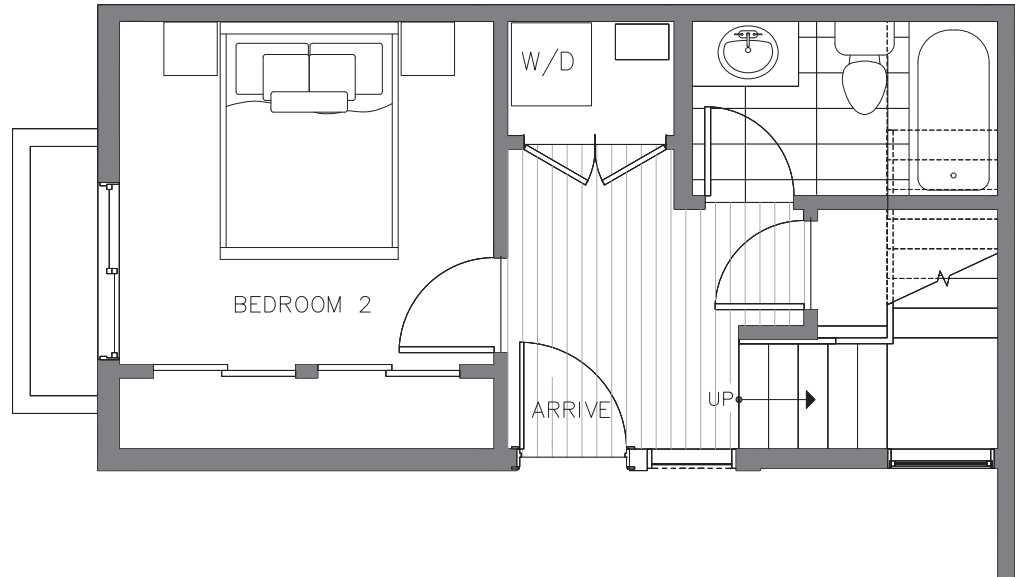

# 1728B 11TH AVE

SEATTLE, WA 98122

1,062

2

1.75

## FIRST FLOOR

## SECOND FLOOR

PID: 445