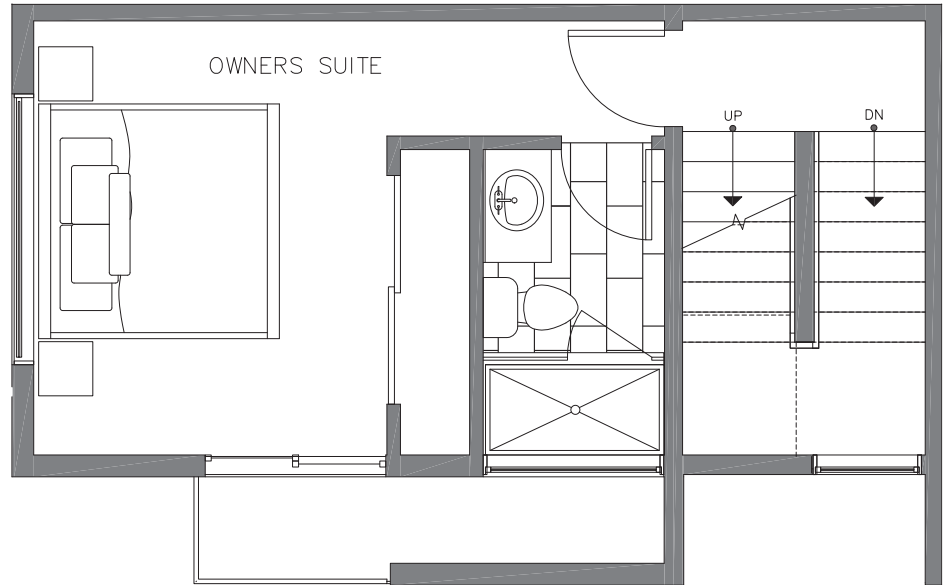

## FIRST FLOOR

# 1728B 11TH AVE

SEATTLE, WA 98122

1,062

2

1.75

THIRD  
FLOOR

ROOF  
DECK

N ←