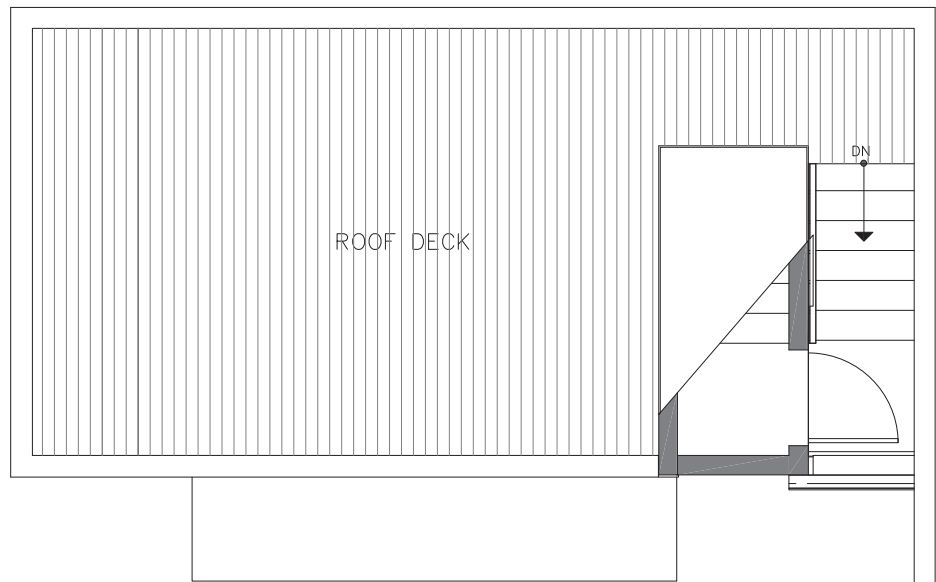

# 1728B 11TH AVE

SEATTLE, WA 98122

1,062

2

1.75

THIRD  
FLOOR

ROOF  
DECK

N ←