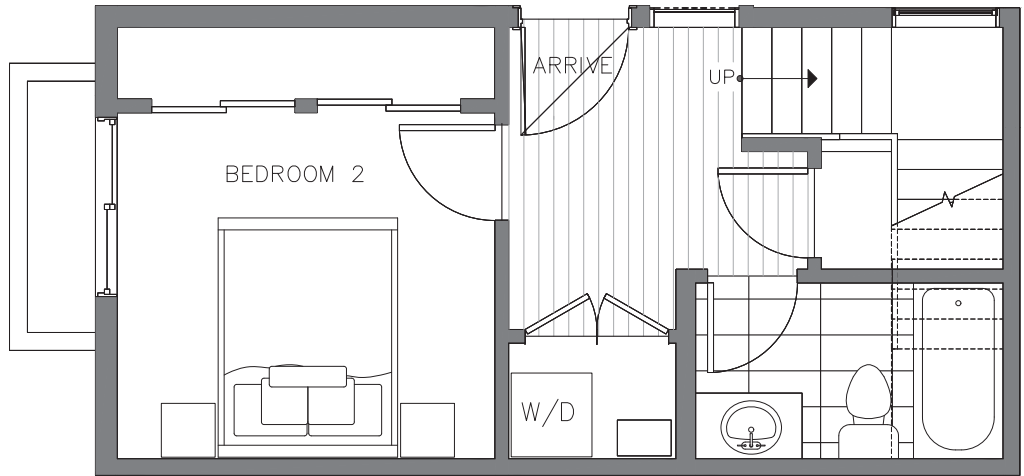

1728C 11TH AVE

SEATTLE, WA 98122

1,062

2

1.75

FIRST FLOOR

SECOND FLOOR

PID: 445

1728C 11TH AVE

SEATTLE, WA 98122

1,062

2

1.75

THIRD FLOOR

ROOF DECK

PID: 445