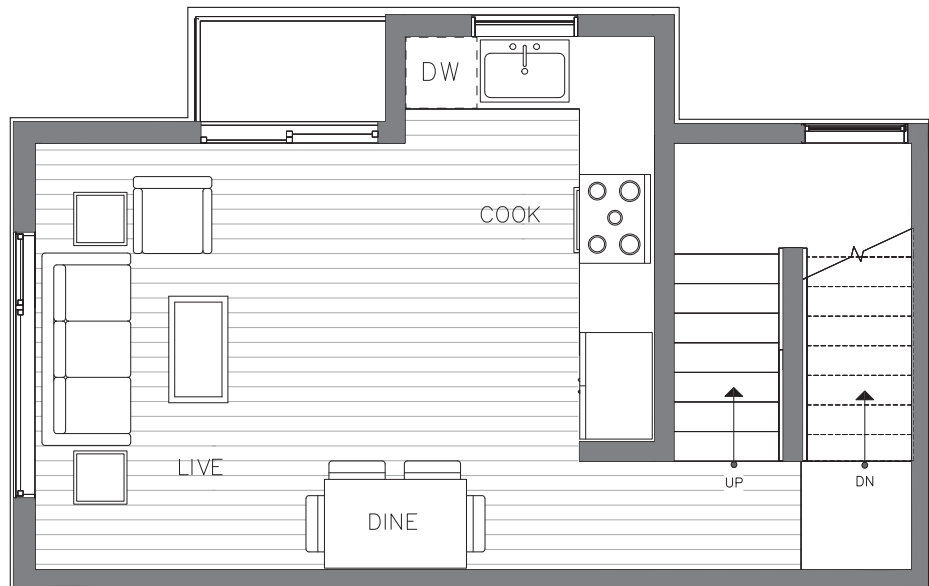

1728C 11TH AVE

SEATTLE, WA 98122

1,062

2

1.75

FIRST FLOOR

SECOND FLOOR

PID: 445

1728C 11TH AVE

SEATTLE, WA 98122

1,062

2

1.75

THIRD FLOOR

ROOF DECK

PID: 445