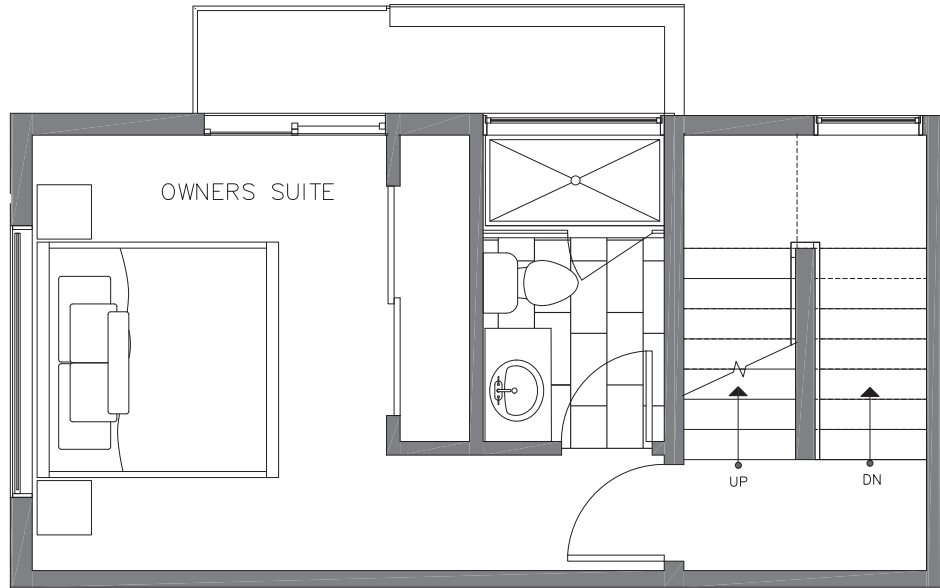

1728C 11TH AVE

SEATTLE, WA 98122

1,062

2

1.75

FIRST FLOOR

SECOND FLOOR

PID: 445

1728C 11TH AVE

SEATTLE, WA 98122

1,062

2

1.75

THIRD FLOOR

ROOF DECK

PID: 445