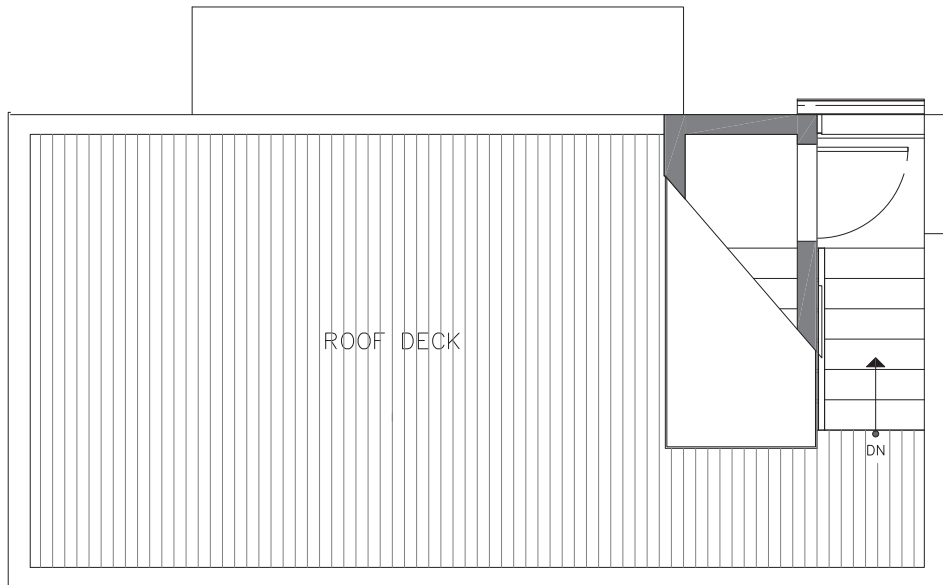

1728C 11TH AVE

SEATTLE, WA 98122

1,062

2

1.75

FIRST FLOOR

SECOND FLOOR

PID: 445

1728C 11TH AVE

SEATTLE, WA 98122

1,062

2

1.75

THIRD FLOOR

ROOF DECK

PID: 445