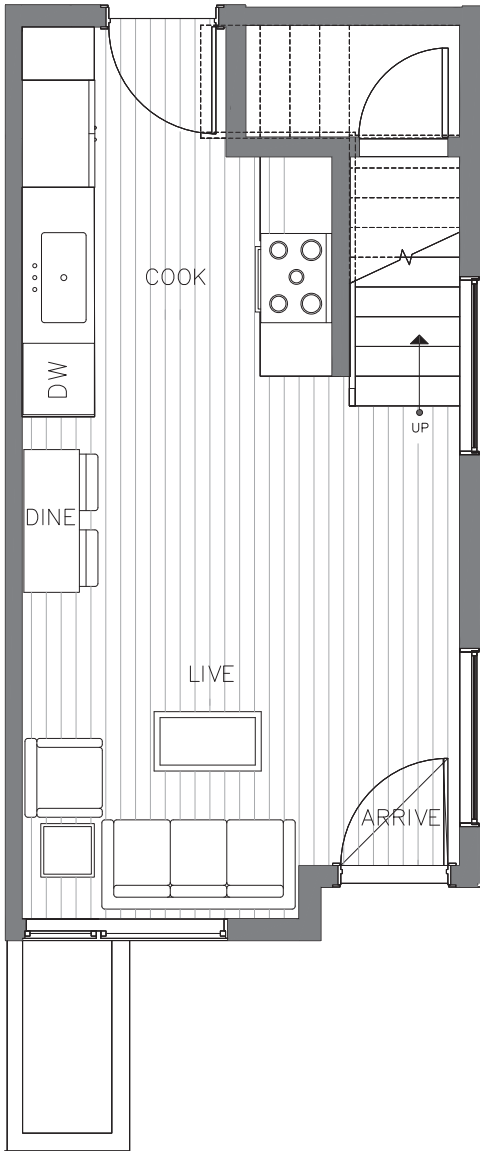

1730A 11TH AVE

SEATTLE, WA 98122

1,041

2

1.75

FIRST FLOOR

SECOND FLOOR

PID: 445

1730A 11TH AVE

SEATTLE, WA 98122

1,041

2

1.75

THIRD FLOOR

ROOF DECK

PID: 445