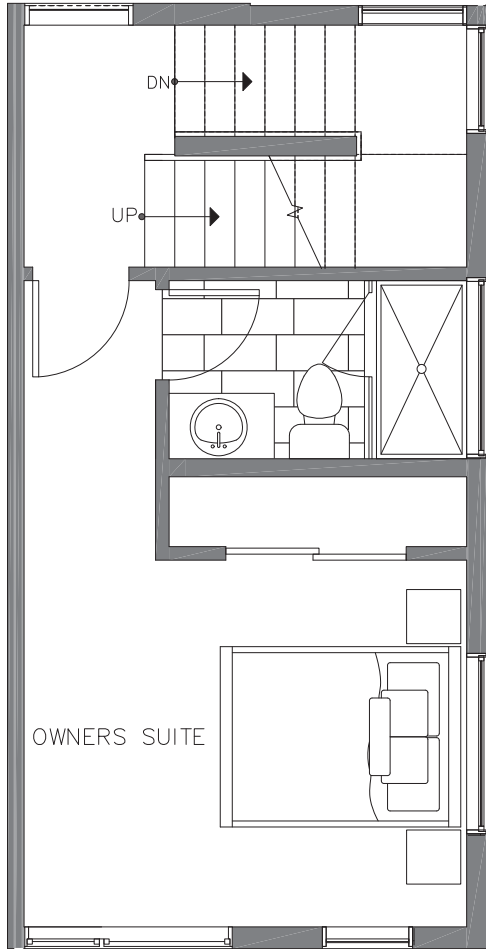

1730A 11TH AVE

SEATTLE, WA 98122

1,041

2

1.75

FIRST FLOOR

SECOND FLOOR

PID: 445

1730A 11TH AVE

SEATTLE, WA 98122

1,041

2

1.75

THIRD FLOOR

ROOF DECK

PID: 445