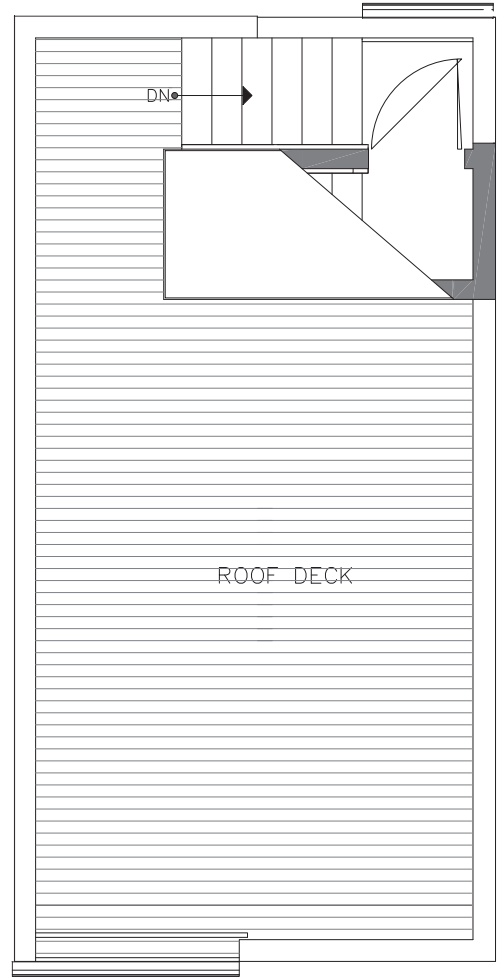

1730A 11TH AVE

SEATTLE, WA 98122

1,041

2

1.75

FIRST FLOOR

SECOND FLOOR

PID: 445

1730A 11TH AVE

SEATTLE, WA 98122

1,041

2

1.75

THIRD FLOOR

ROOF DECK

PID: 445