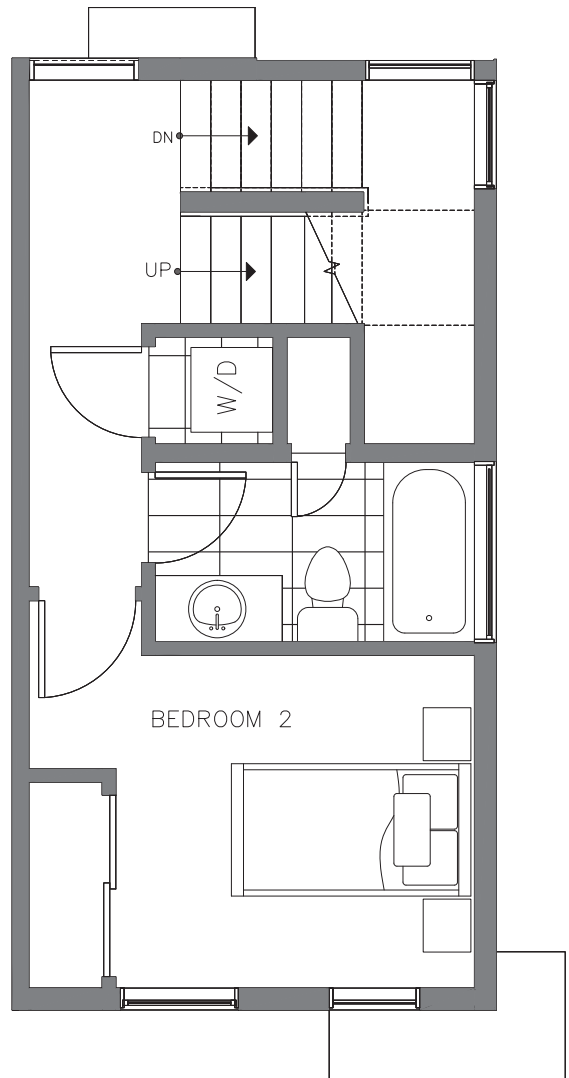

1730A 11TH AVE

SEATTLE, WA 98122

1,041

2

1.75

FIRST FLOOR

SECOND FLOOR

PID: 445

1730A 11TH AVE

SEATTLE, WA 98122

1,041

2

1.75

THIRD FLOOR

ROOF DECK

PID: 445