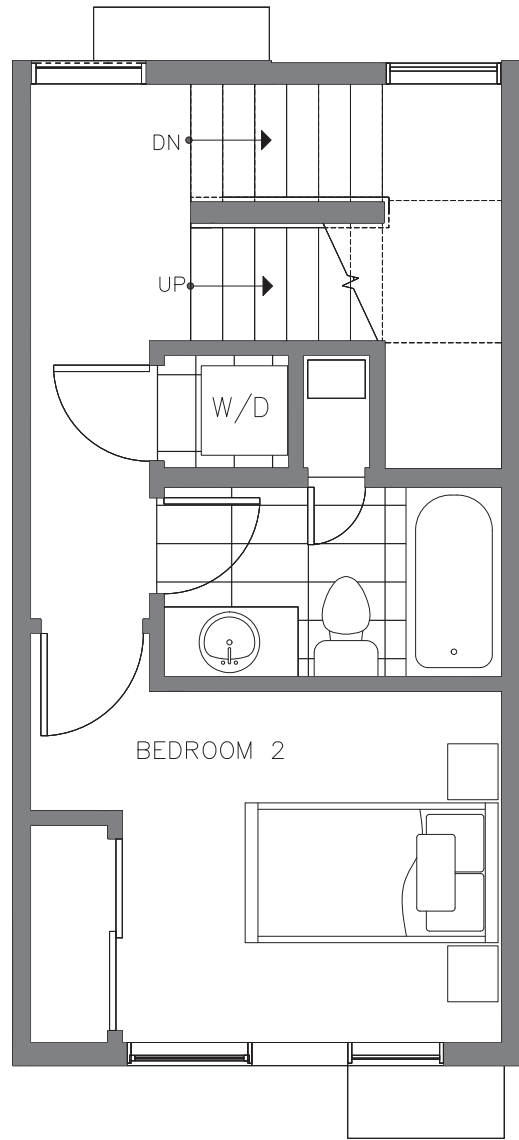

1730B 11TH AVE

SEATTLE, WA 98122

1,041

2

1.75

FIRST FLOOR

SECOND FLOOR

PID: 445

1730B 11TH AVE

SEATTLE, WA 98122

1,041

2

1.75

THIRD FLOOR

ROOF DECK

PID: 445