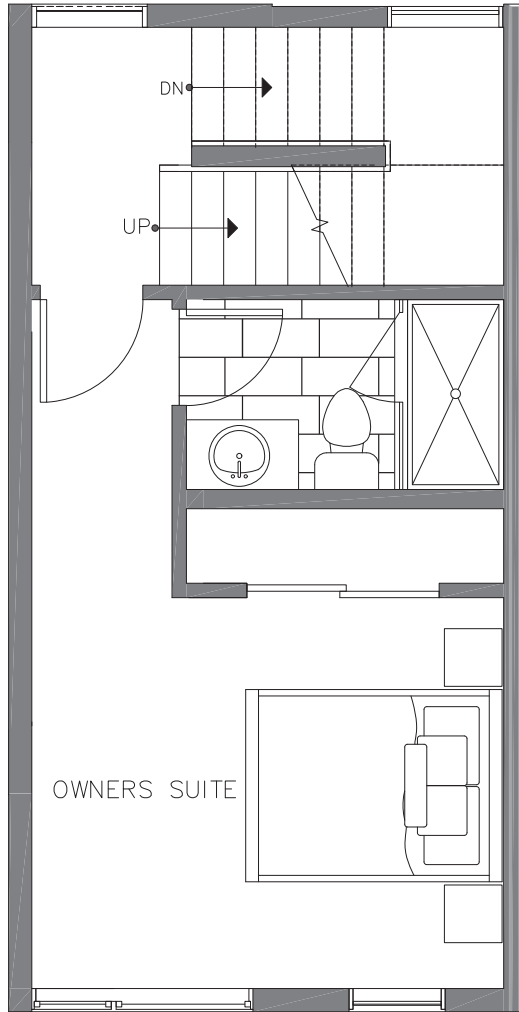

1730B 11TH AVE

SEATTLE, WA 98122

1,041

2

1.75

FIRST FLOOR

SECOND FLOOR

PID: 445

1730B 11TH AVE

SEATTLE, WA 98122

1,041

2

1.75

THIRD FLOOR

ROOF DECK

PID: 445