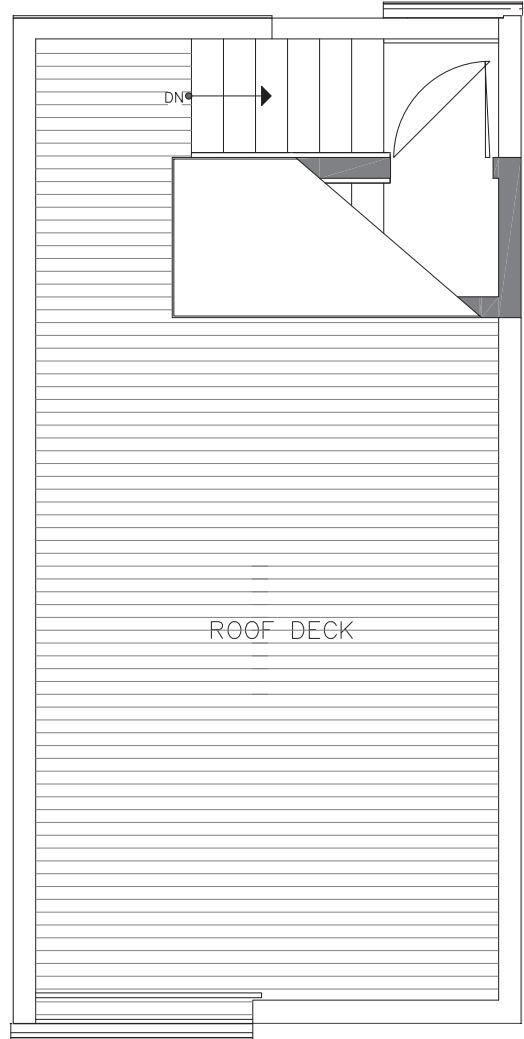

1730B 11TH AVE

SEATTLE, WA 98122

1,041

2

1.75

FIRST FLOOR

SECOND FLOOR

PID: 445

1730B 11TH AVE

SEATTLE, WA 98122

1,041

2

1.75

THIRD FLOOR

ROOF DECK

PID: 445