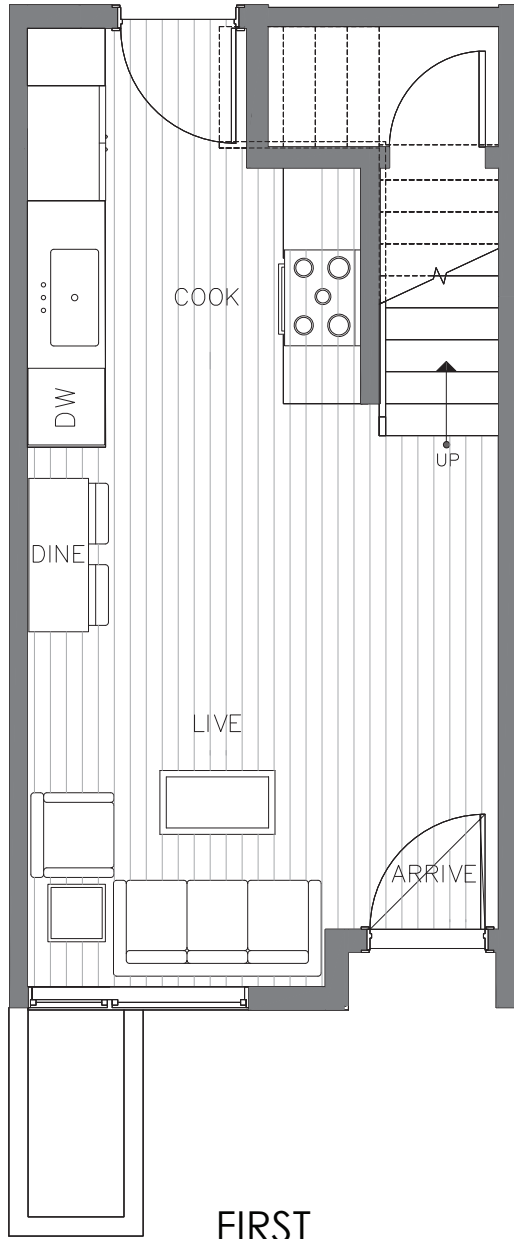

1730B 11TH AVE

SEATTLE, WA 98122

1,041

2

1.75

FIRST FLOOR

SECOND FLOOR

PID: 445

1730B 11TH AVE

SEATTLE, WA 98122

1,041

2

1.75

THIRD FLOOR

ROOF DECK

PID: 445