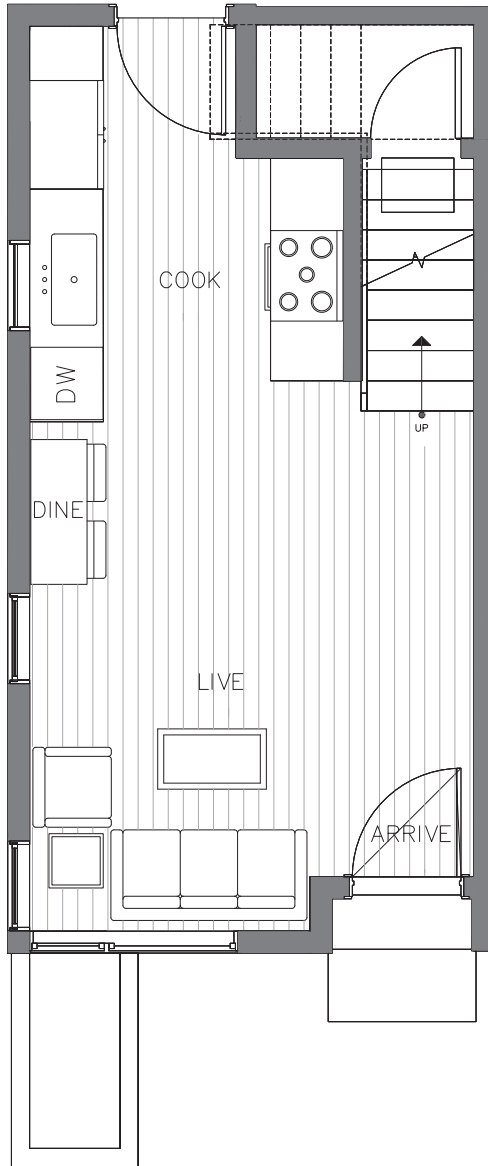

1730C 11TH AVE

SEATTLE, WA 98122

1,041

2

1.75

FIRST FLOOR

SECOND FLOOR

PID: 445

1730C 11TH AVE

SEATTLE, WA 98122

1,041

2

1.75

THIRD FLOOR

ROOF DECK

PID: 445