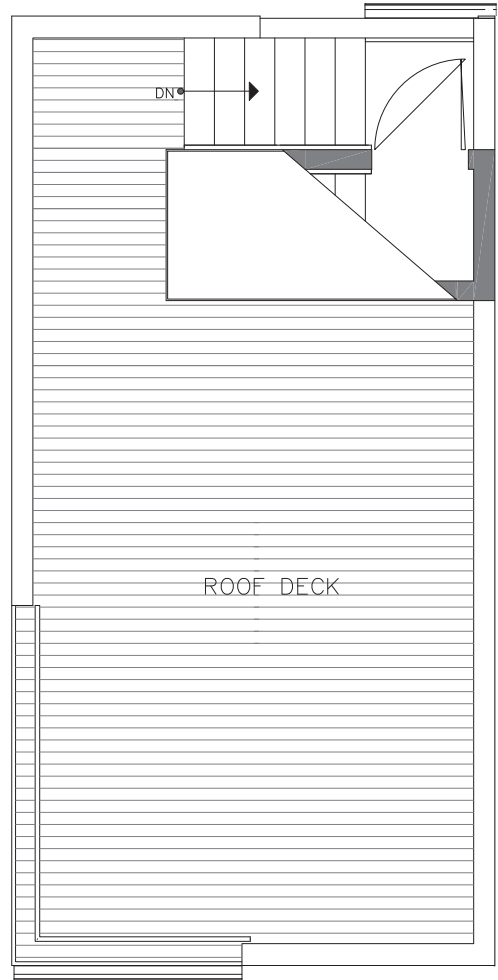

1730C 11TH AVE

SEATTLE, WA 98122

1,041

2

1.75

FIRST FLOOR

SECOND FLOOR

PID: 445

1730C 11TH AVE

SEATTLE, WA 98122

1,041

2

1.75

THIRD FLOOR

ROOF DECK

PID: 445