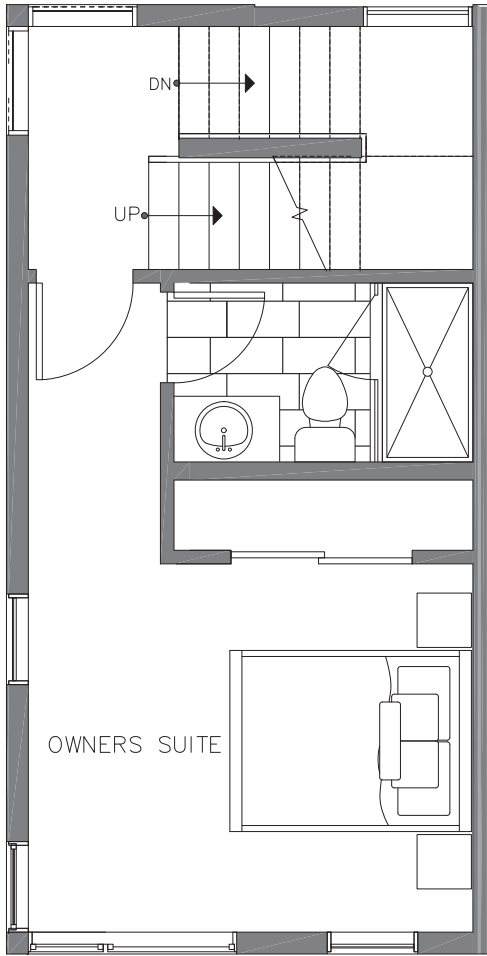

1730C 11TH AVE

SEATTLE, WA 98122

1,041

2

1.75

FIRST FLOOR

SECOND FLOOR

PID: 445

1730C 11TH AVE

SEATTLE, WA 98122

1,041

2

1.75

THIRD FLOOR

ROOF DECK

PID: 445