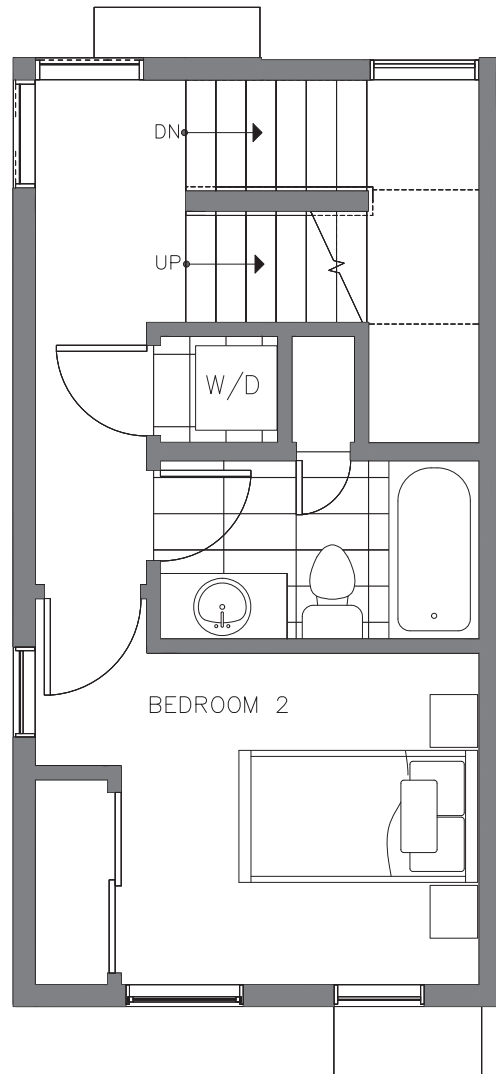

1730C 11TH AVE

SEATTLE, WA 98122

1,041

2

1.75

FIRST FLOOR

SECOND FLOOR

PID: 445

1730C 11TH AVE

SEATTLE, WA 98122

1,041

2

1.75

THIRD FLOOR

ROOF DECK

PID: 445