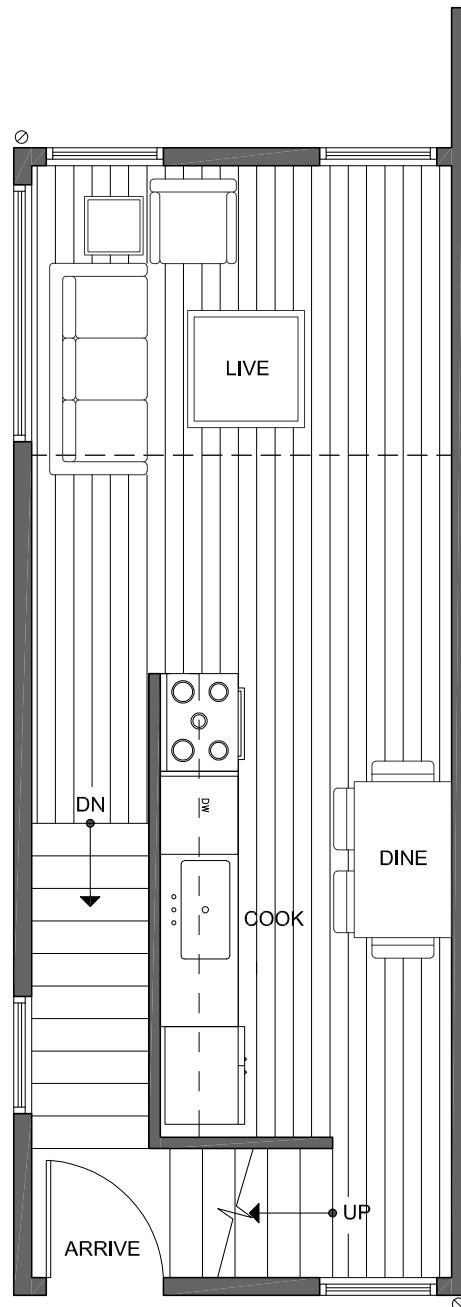

1,227

2 +
FLEX

2

FIRST FLOOR

SECOND FLOOR

→ N

PID: 464

1,227

2+
FLEX

2

THIRD FLOOR

FOURTH FLOOR

PID: 464

4801A DAYTON AVE N

SEATTLE, WA 98103

1,227

2+
FLEX

2

ROOF DECK

→ N

PID: 464