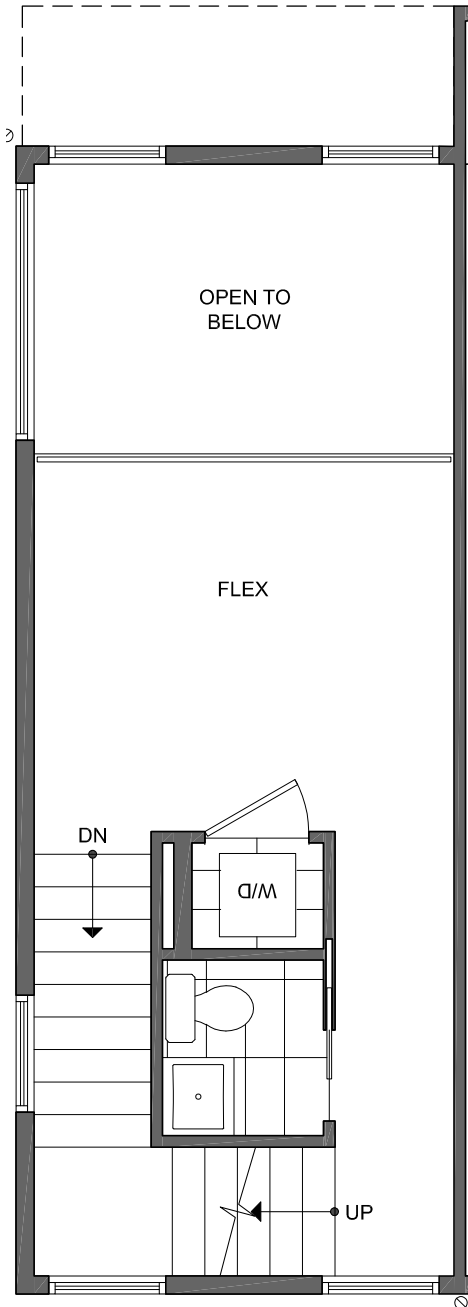

1,227

2 +
FLEX

2

FIRST FLOOR

SECOND FLOOR

→ N

PID: 464

1,227

2+
FLEX

2

THIRD FLOOR

FOURTH FLOOR

PID: 464

4801A DAYTON AVE N

SEATTLE, WA 98103

1,227