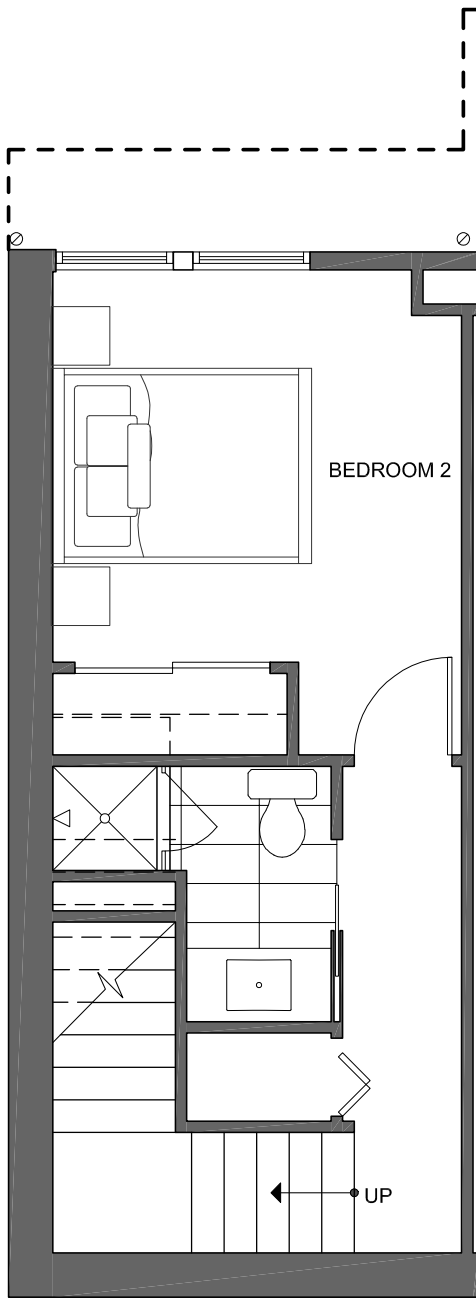

1,227

2 +
FLEX

2

FIRST FLOOR

SECOND FLOOR

→ N

PID: 464

1,227

2+
FLEX

2

THIRD FLOOR

FOURTH FLOOR

PID: 464

4801A DAYTON AVE N

SEATTLE, WA 98103

1,227