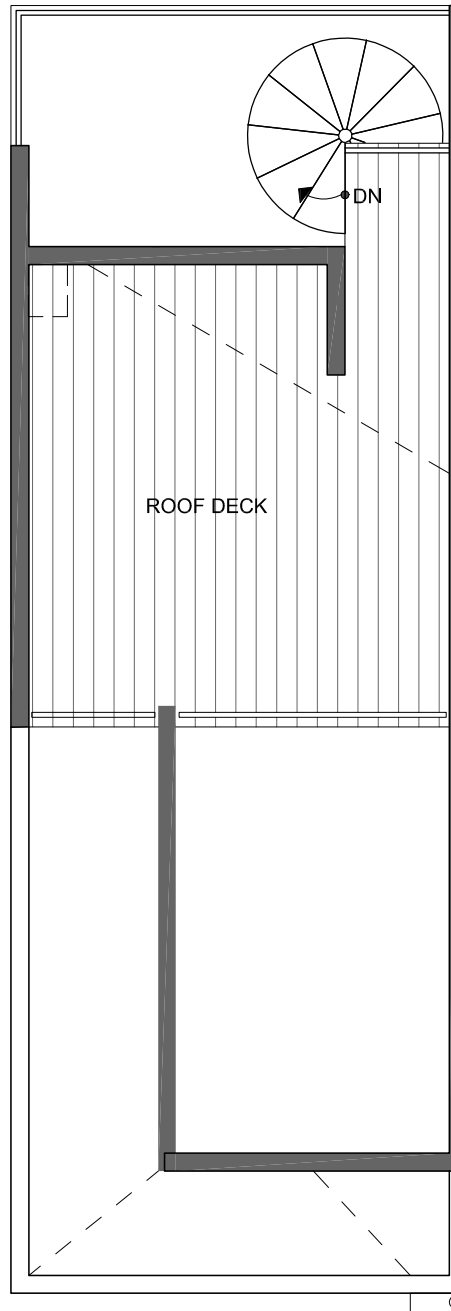

ROOF DECK

→ N

PID: 464