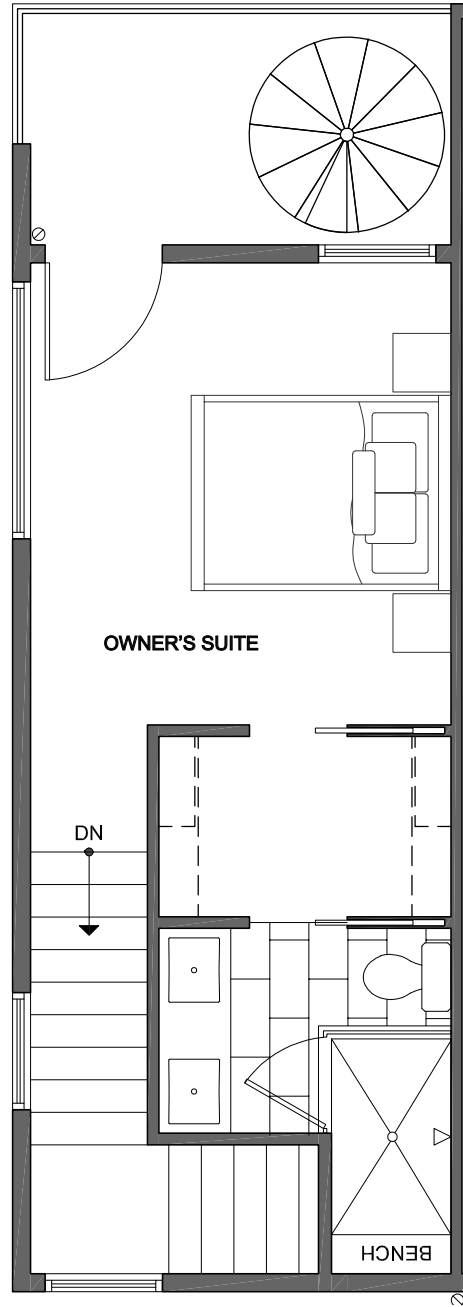

1,227

2 +
FLEX

2

FIRST FLOOR

SECOND FLOOR

→ N

PID: 464

1,227

2+
FLEX

2

THIRD FLOOR

FOURTH FLOOR

PID: 464

4801A DAYTON AVE N

SEATTLE, WA 98103

1,227