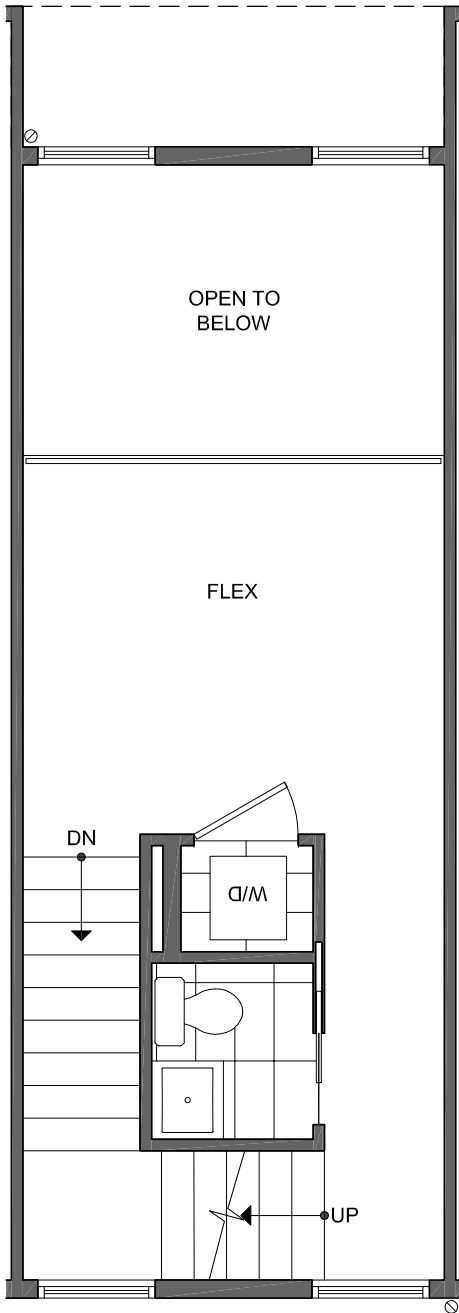

4801 C DAYTON AVE N

SEATTLE, WA 98103

1,215

2+
FLEX

2

FIRST FLOOR

SECOND FLOOR

PID: 464

1,215

2+
FLEX

2

THIRD FLOOR

FOURTH FLOOR

→ N

PID: 464

4801C DAYTON AVE N