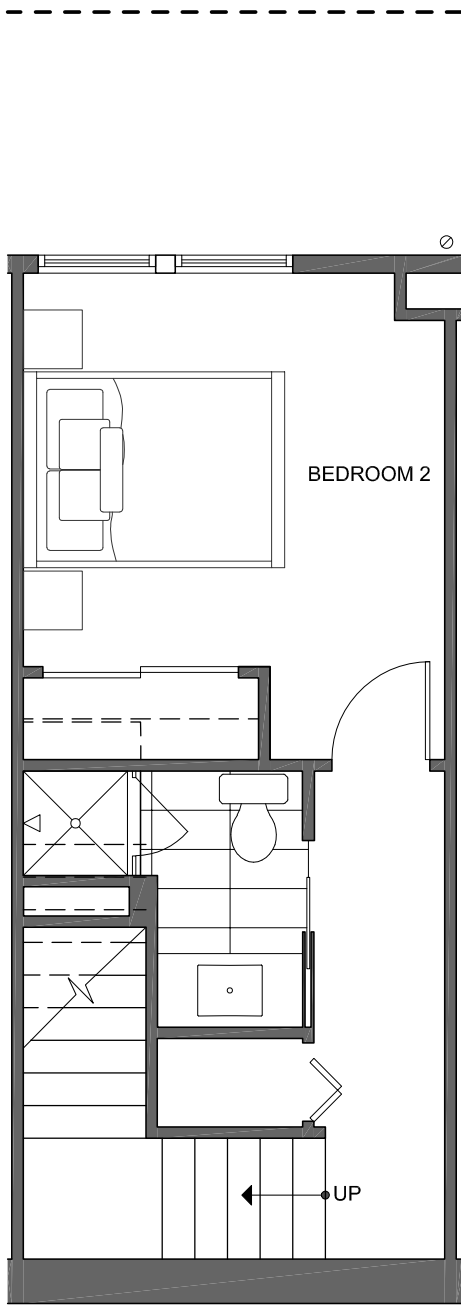

4801 C DAYTON AVE N

SEATTLE, WA 98103

1,215

2+
FLEX

2

FIRST FLOOR

SECOND FLOOR

PID: 464

1,215

2+
FLEX

2

THIRD FLOOR

FOURTH FLOOR

→ N

PID: 464

4801C DAYTON AVE N