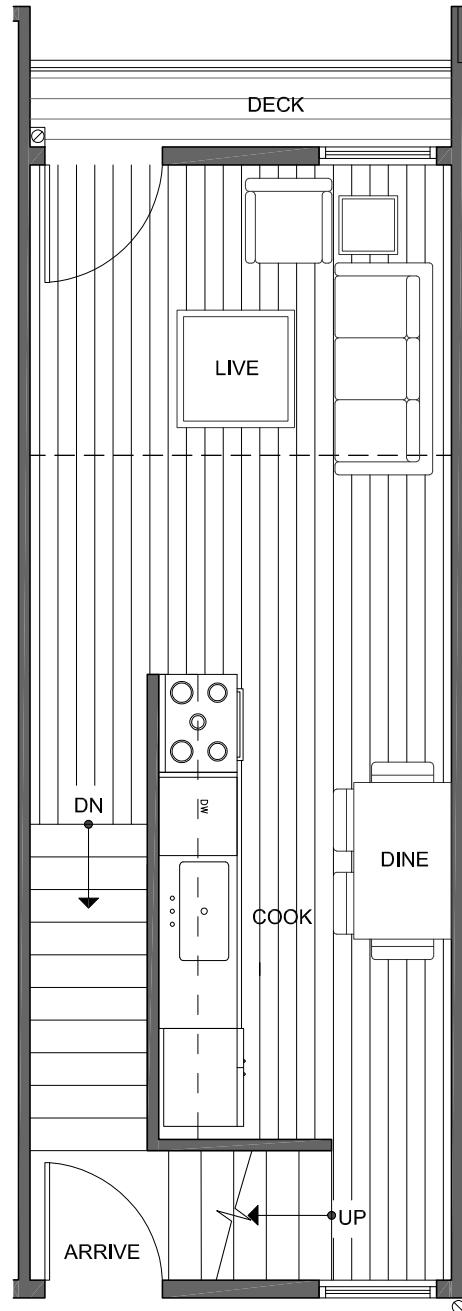

4801 C DAYTON AVE N

SEATTLE, WA 98103

1,215

2+
FLEX

2

FIRST FLOOR

SECOND FLOOR

PID: 464

1,215

2+
FLEX

2

THIRD FLOOR

FOURTH FLOOR

→ N

PID: 464

4801C DAYTON AVE N

SEATTLE, WA 98103

1,215

2+
FLEX

2

ROOF DECK

→ N

PID: 464