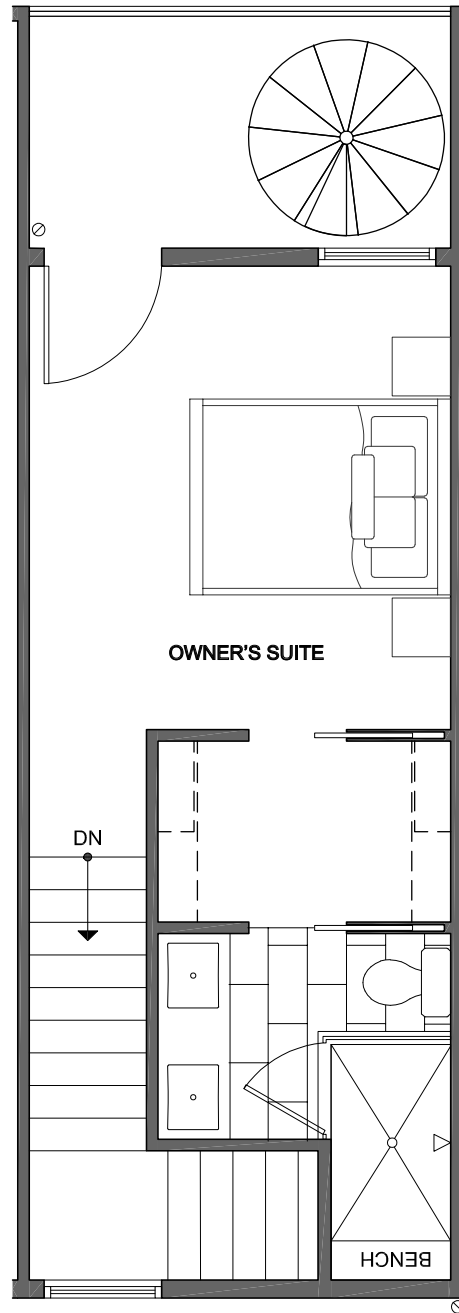

4801 C DAYTON AVE N

SEATTLE, WA 98103

1,215

2+
FLEX

2

FIRST FLOOR

SECOND FLOOR

PID: 464

1,215

2+
FLEX

2

THIRD FLOOR

FOURTH FLOOR

→ N

PID: 464

4801C DAYTON AVE N

SEATTLE, WA 98103

1,215

2+
FLEX

2

ROOF DECK

→ N

PID: 464