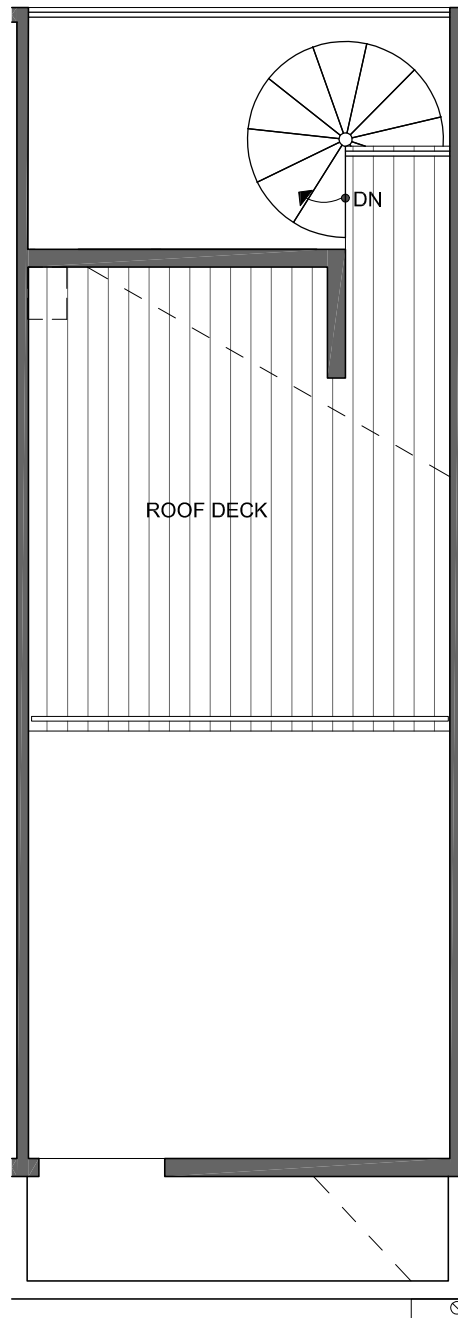

4801 C DAYTON AVE N

SEATTLE, WA 98103

1,215

2+
FLEX

2

FIRST FLOOR

SECOND FLOOR

PID: 464

1,215

2+
FLEX

2

THIRD FLOOR

FOURTH FLOOR

→ N

PID: 464

4801C DAYTON AVE N

SEATTLE, WA 98103

1,215

2+
FLEX

2

ROOF DECK

→ N

PID: 464