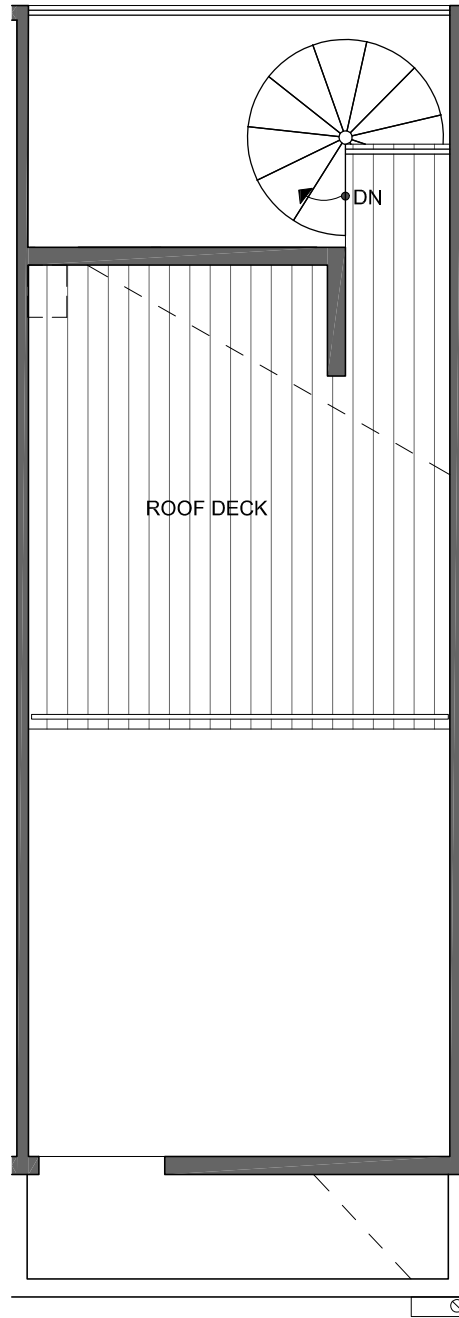

4801 E DAYTON AVE N

SEATTLE, WA 98103

1,215

2+
FLEX

2

FIRST FLOOR

SECOND FLOOR

PID: 464

1,215

2+
FLEX

2

THIRD FLOOR

FOURTH FLOOR

→ N

PID: 464

4801E DAYTON AVE N

SEATTLE, WA 98103

1,215

2+
FLEX

2

ROOF DECK

→ N

PID: 464