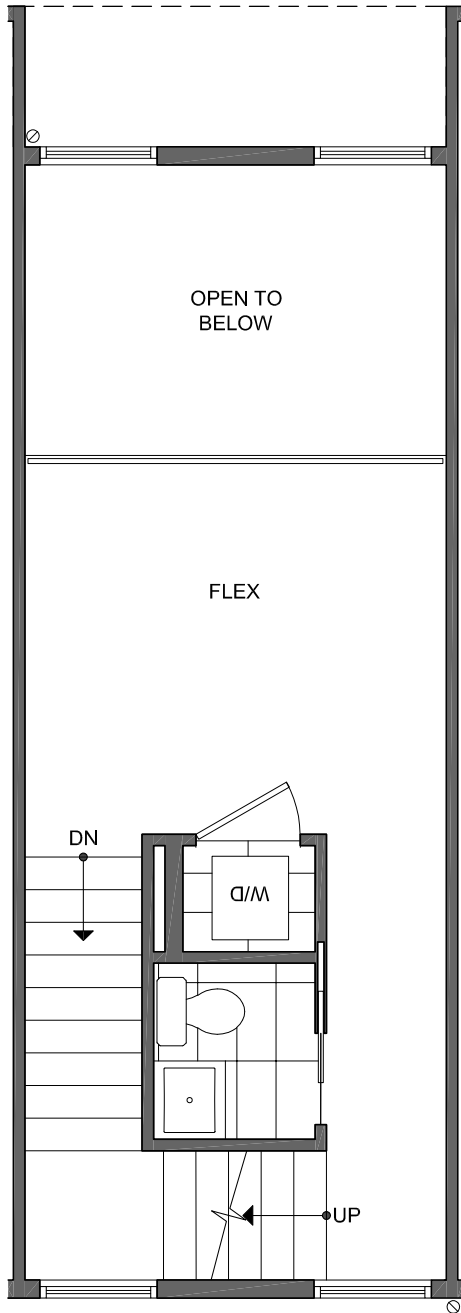

4801 E DAYTON AVE N

SEATTLE, WA 98103

1,215

2+
FLEX

2

FIRST FLOOR

SECOND FLOOR

PID: 464

1,215

2+
FLEX

2

THIRD FLOOR

FOURTH FLOOR

→ N

PID: 464

4801E DAYTON AVE N