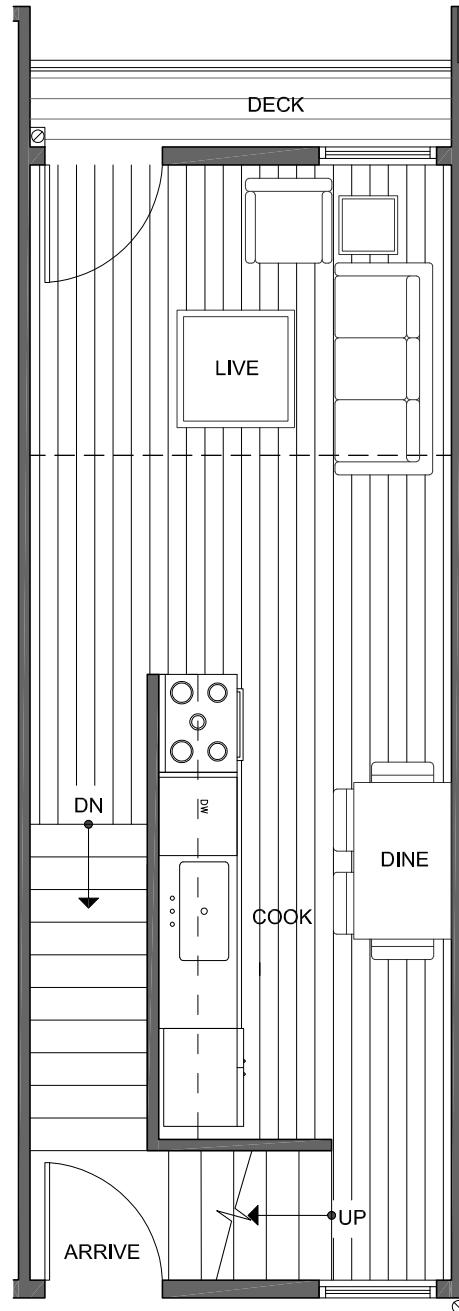

4801 E DAYTON AVE N

SEATTLE, WA 98103

1,215

2+
FLEX

2

FIRST FLOOR

SECOND FLOOR

PID: 464

1,215

2+
FLEX

2

THIRD FLOOR

FOURTH FLOOR

→ N

PID: 464

4801E DAYTON AVE N

SEATTLE, WA 98103

1,215

2+
FLEX

2

ROOF DECK

→ N

PID: 464