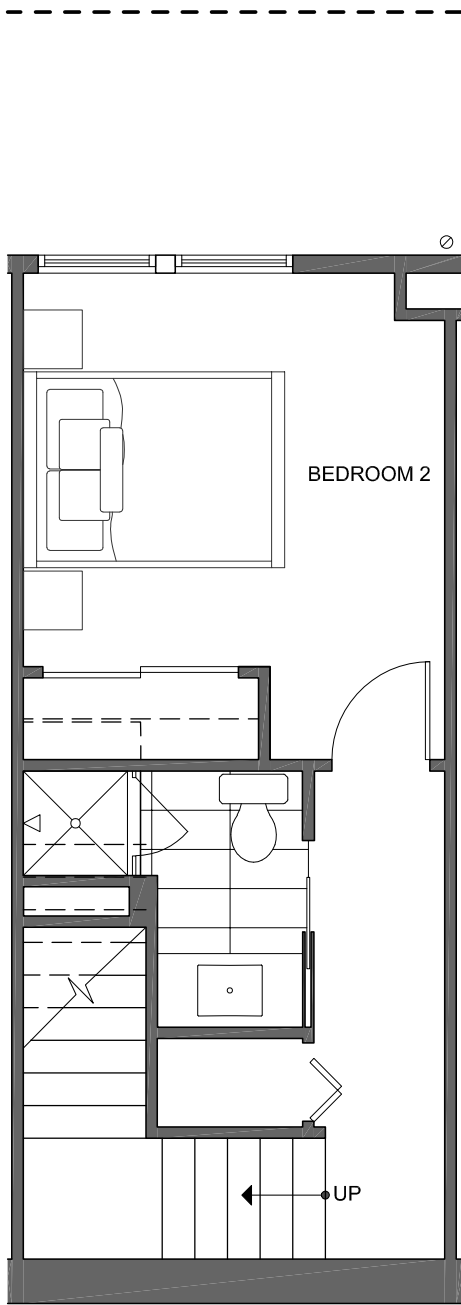

4801 E DAYTON AVE N

SEATTLE, WA 98103

1,215

2+
FLEX

2

FIRST FLOOR

SECOND FLOOR

PID: 464

1,215

2+
FLEX

2

THIRD FLOOR

FOURTH FLOOR

→ N

PID: 464

4801E DAYTON AVE N