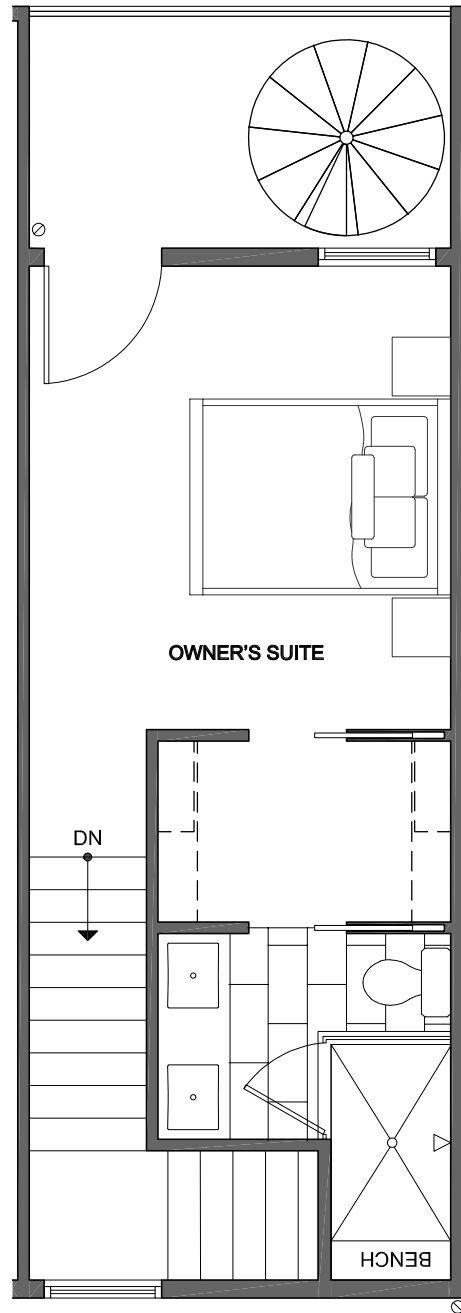

4801 E DAYTON AVE N

SEATTLE, WA 98103

1,215

2+
FLEX

2

FIRST FLOOR

SECOND FLOOR

PID: 464

1,215

2+
FLEX

2

THIRD FLOOR

FOURTH FLOOR

→ N

PID: 464

4801E DAYTON AVE N

SEATTLE, WA 98103

1,215

2+
FLEX

2

ROOF DECK

→ N

PID: 464