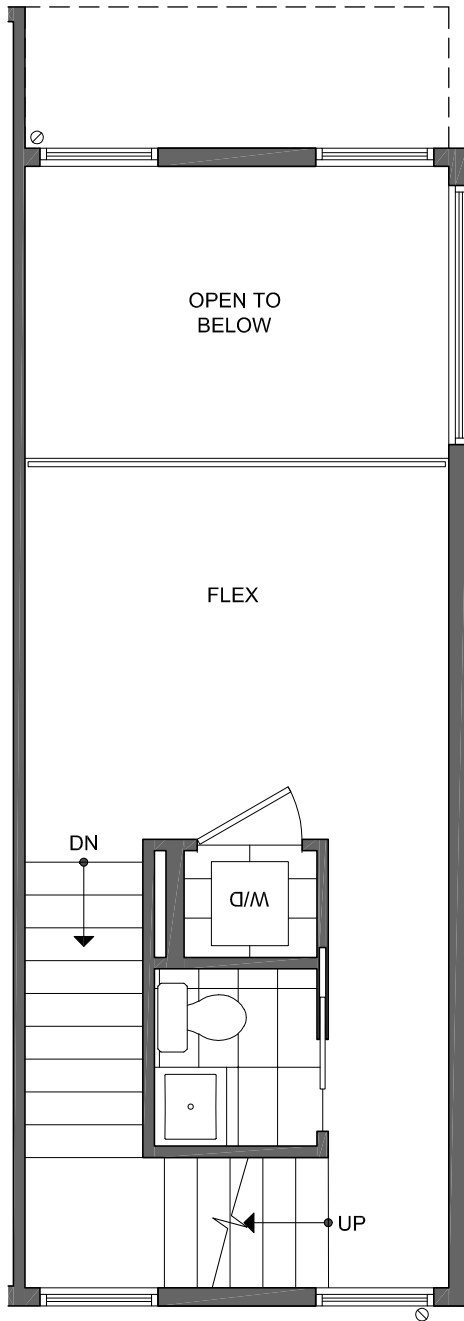

4801 G DAYTON AVE N

SEATTLE, WA 98103

1,227

2+
FLEX

2

FIRST FLOOR

SECOND FLOOR

N

PID: 464

1,227

2+
FLEX

2

THIRD FLOOR

FOURTH FLOOR

→ N

PID: 464

4801 G DAYTON AVE N

SEATTLE, WA 98103

1,227

2+
FLEX

2

ROOF DECK

→ N

PID: 464