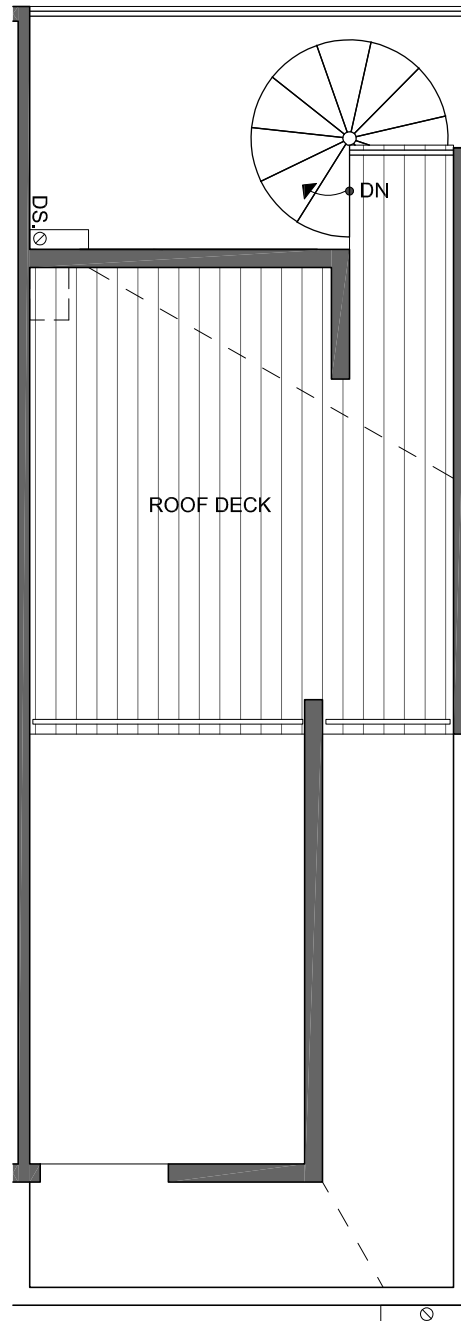

4801 G DAYTON AVE N

SEATTLE, WA 98103

1,227

2+
FLEX

2

FIRST FLOOR

SECOND FLOOR

N

PID: 464

1,227

2+
FLEX

2

THIRD FLOOR

FOURTH FLOOR

→ N

PID: 464

4801 G DAYTON AVE N

SEATTLE, WA 98103

1,227

2+
FLEX

2

ROOF DECK

→ N

PID: 464