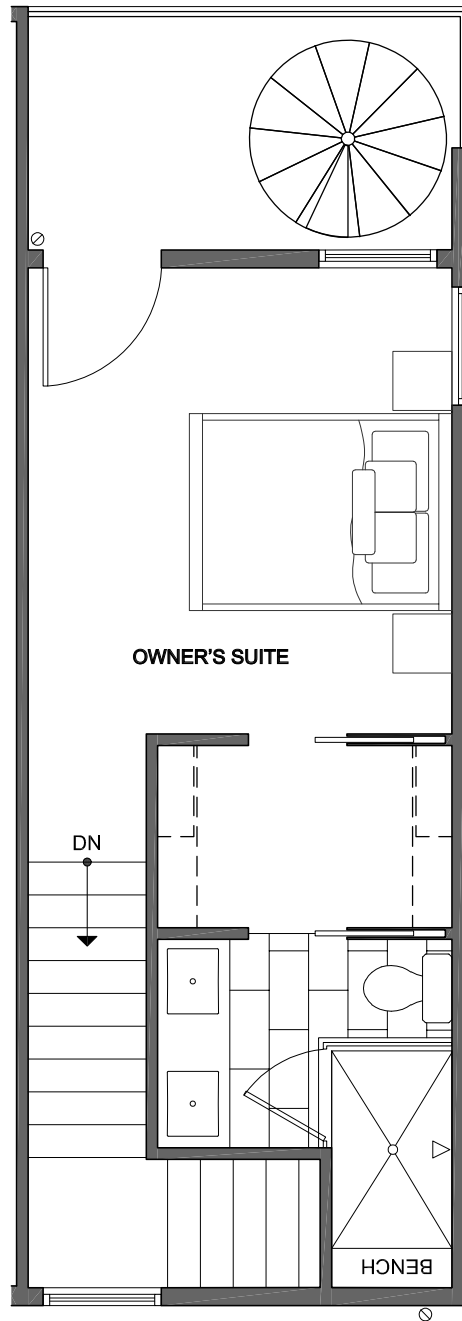

4801 G DAYTON AVE N

SEATTLE, WA 98103

1,227

2+
FLEX

2

FIRST FLOOR

SECOND FLOOR

N

PID: 464

1,227

2+
FLEX

2

THIRD FLOOR

FOURTH FLOOR

→ N

PID: 464

4801 G DAYTON AVE N

SEATTLE, WA 98103

1,227

2+
FLEX

2

ROOF DECK

→ N

PID: 464