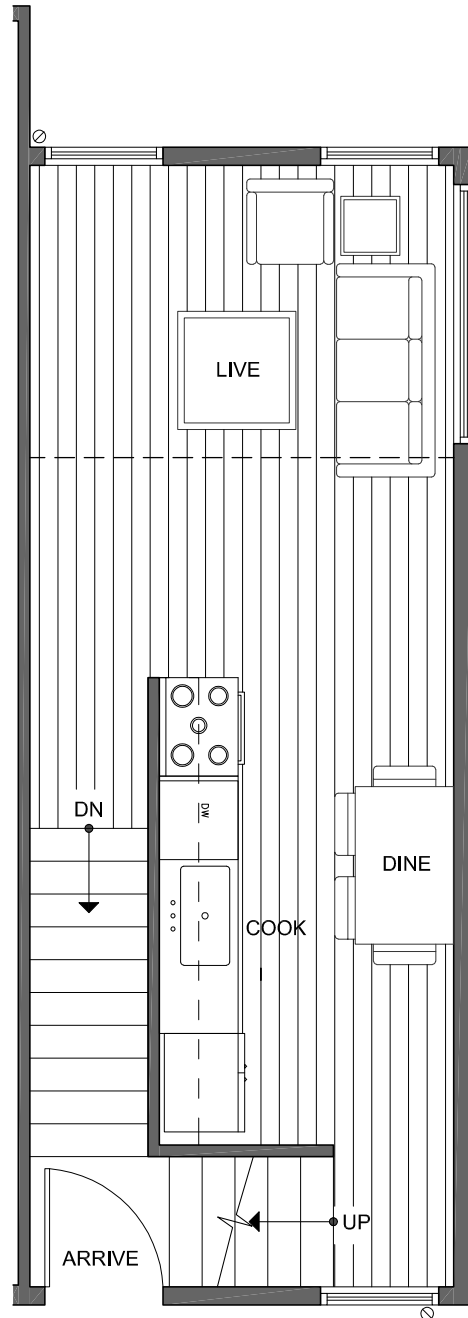

4801 G DAYTON AVE N

SEATTLE, WA 98103

1,227

2+
FLEX

2

FIRST FLOOR

SECOND FLOOR

N

PID: 464

1,227

2+
FLEX

2

THIRD FLOOR

FOURTH FLOOR

→ N

PID: 464

4801 G DAYTON AVE N

SEATTLE, WA 98103

1,227

2+
FLEX

2

ROOF DECK

→ N

PID: 464