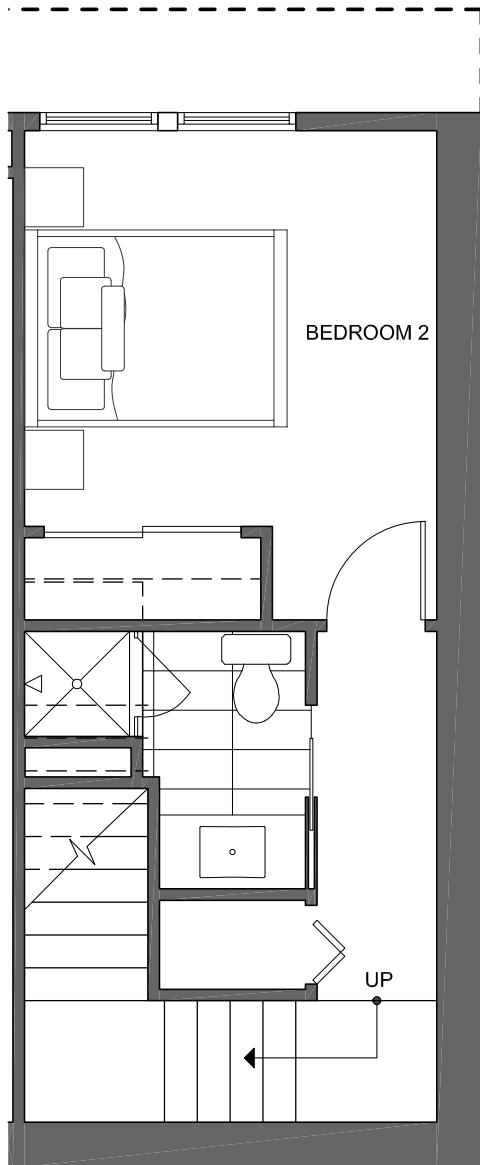

4801 G DAYTON AVE N

SEATTLE, WA 98103

1,227

2+
FLEX

2

FIRST FLOOR

SECOND FLOOR

N

PID: 464

1,227

2+
FLEX

2

THIRD FLOOR

FOURTH FLOOR

→ N

PID: 464