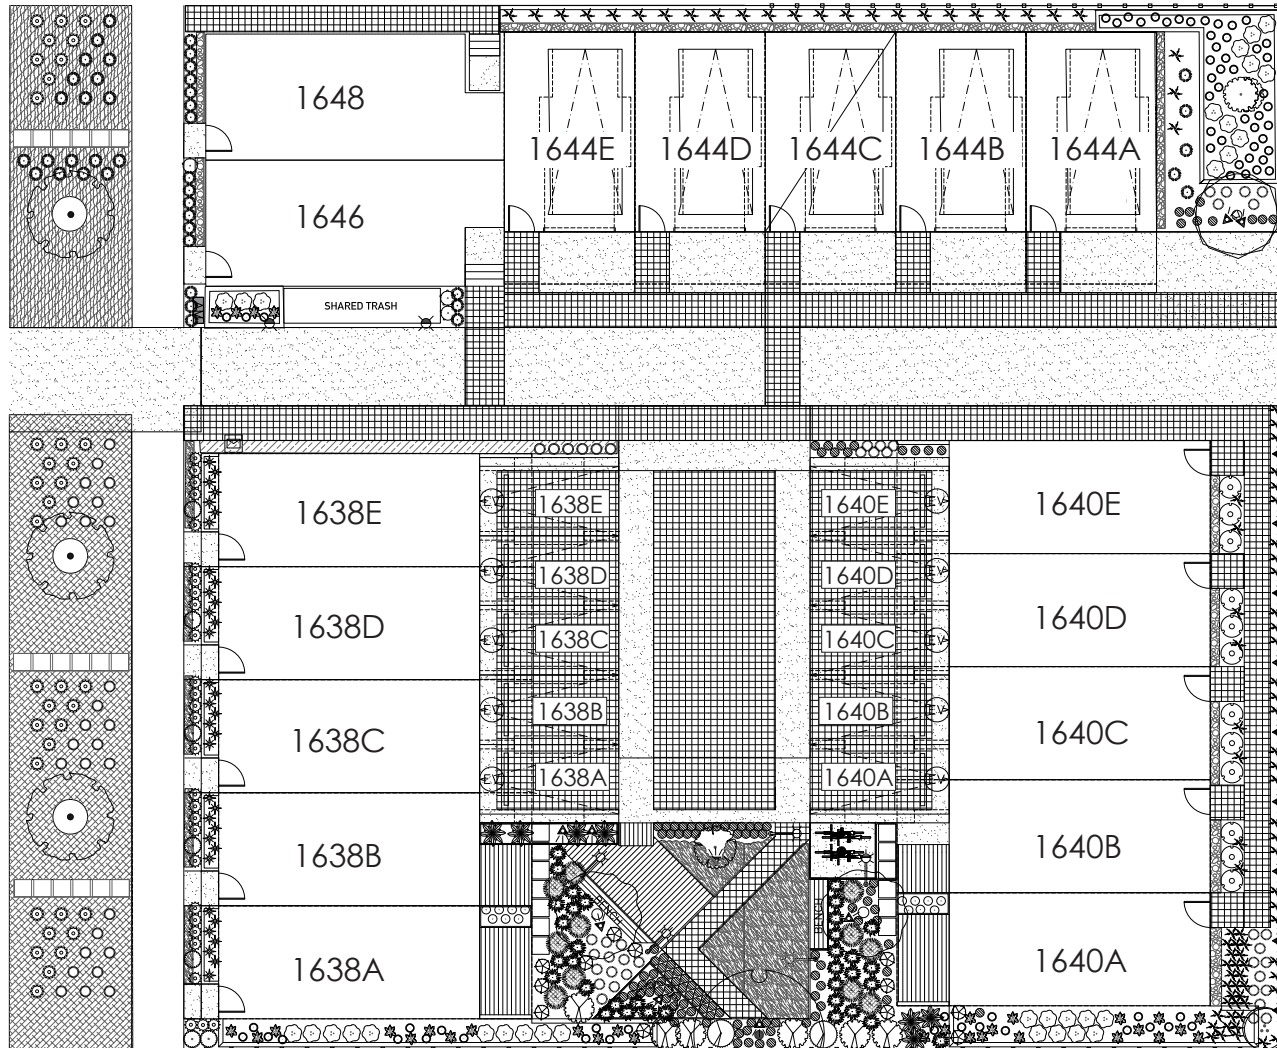

# 1638 20TH AVE SITE MAP

CENTRAL DISTRICT | 1638 - 1648 20TH AVE, SEATTLE, 98122  
LOCATED ON 20TH AVE BETWEEN E OLIVE ST + E PINE ST

20TH AVENUE

WWW.ISOLAHOMES.COM | 206.673.3427 | 13555 SE 36th ST. SUITE 320 BELLEVUE, WA 98006

Disclaimer: Floor plans and site plans are for illustrative purposes only. In a continuing effort to improve products and designs, final construction elevations, square footages, floor plans and/or materials and colors may vary. Buyer to verify to their own satisfaction.