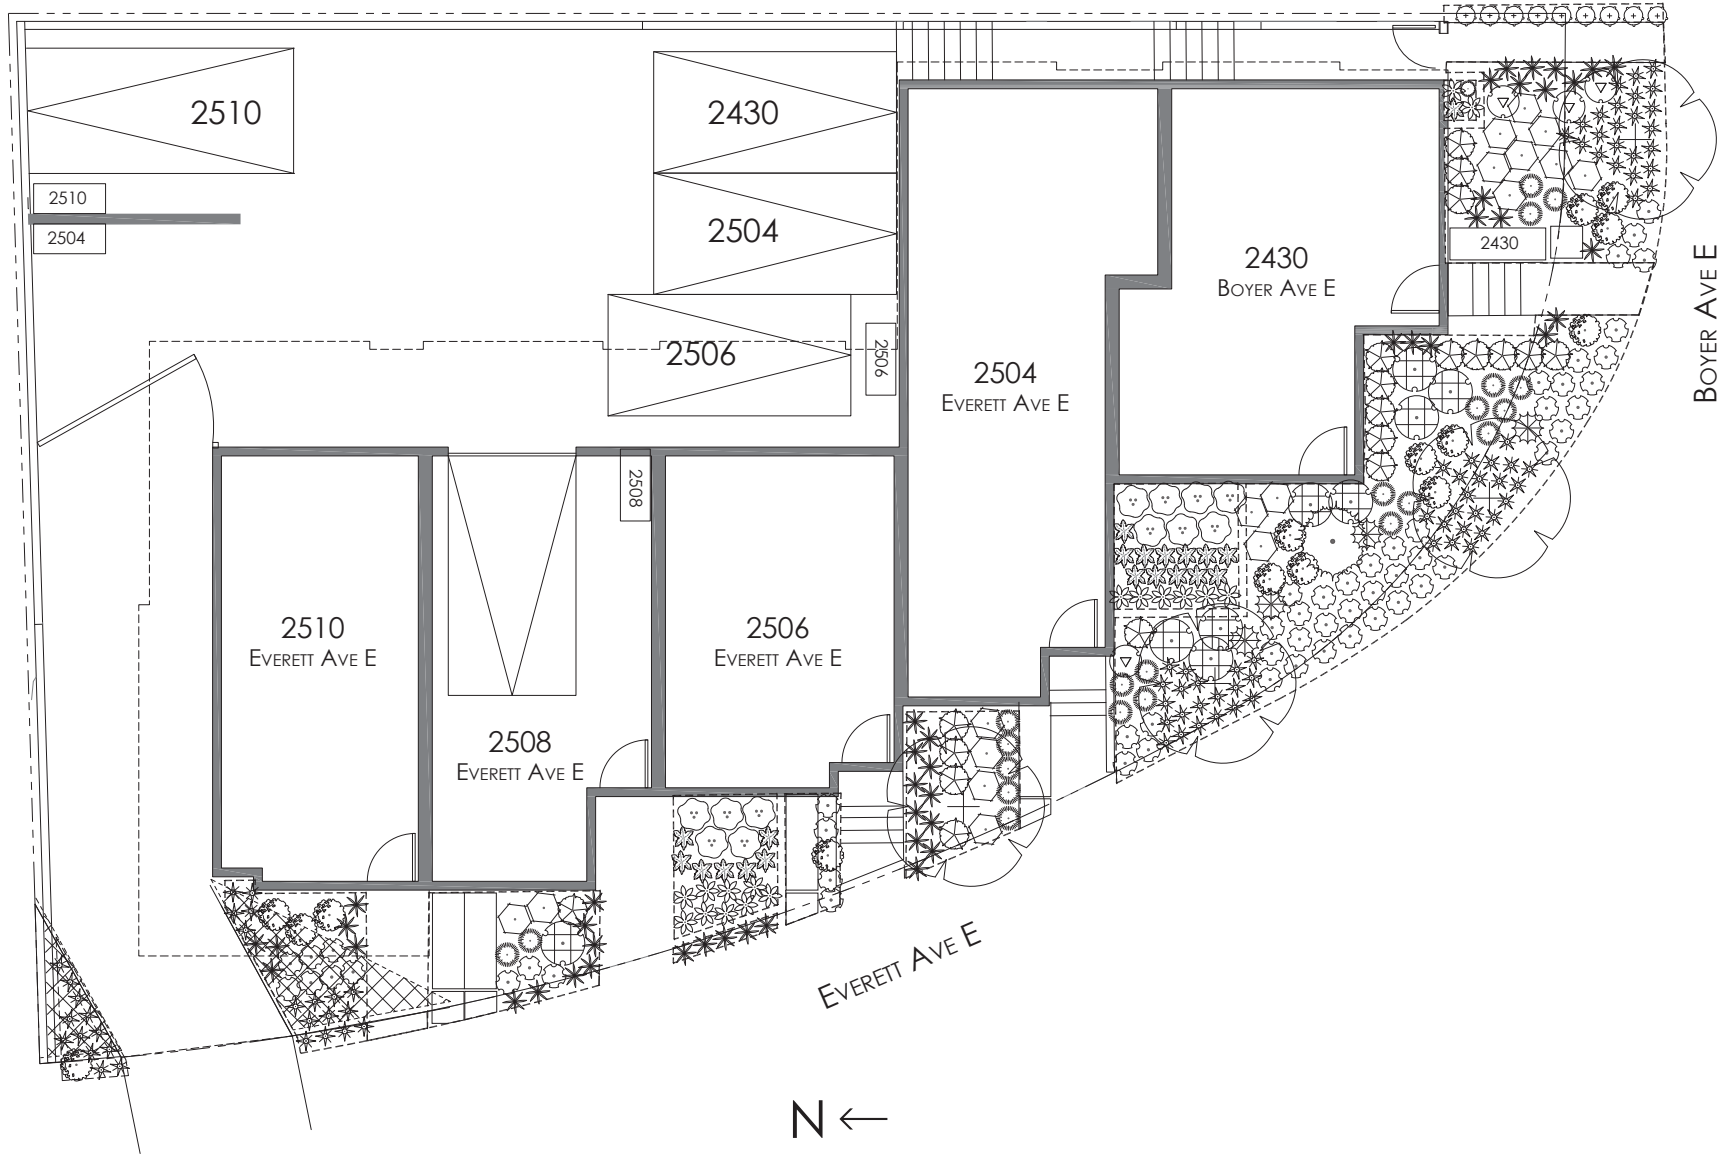

BAYMONT SITE MAP

MONTLAKE | 2430 BOYER AVE E & 2504 - 2510 EVERETT AVE E, SEATTLE, WA 98112
LOCATED AT THE CORNER OF BOYER AVE E & EVERETT AVE E

PID: 011

ISOLAHOMES.COM | 206.673.3409 | 13555 SE 36TH ST., SUITE 320, BELLEVUE, WA 98006

Disclaimer: Floor plans and site plans are for illustrative purposes only. In a continuing effort to improve products and designs, final construction elevations, square footages, floor plans and/or materials and colors may vary. Buyer to verify to their own satisfaction.